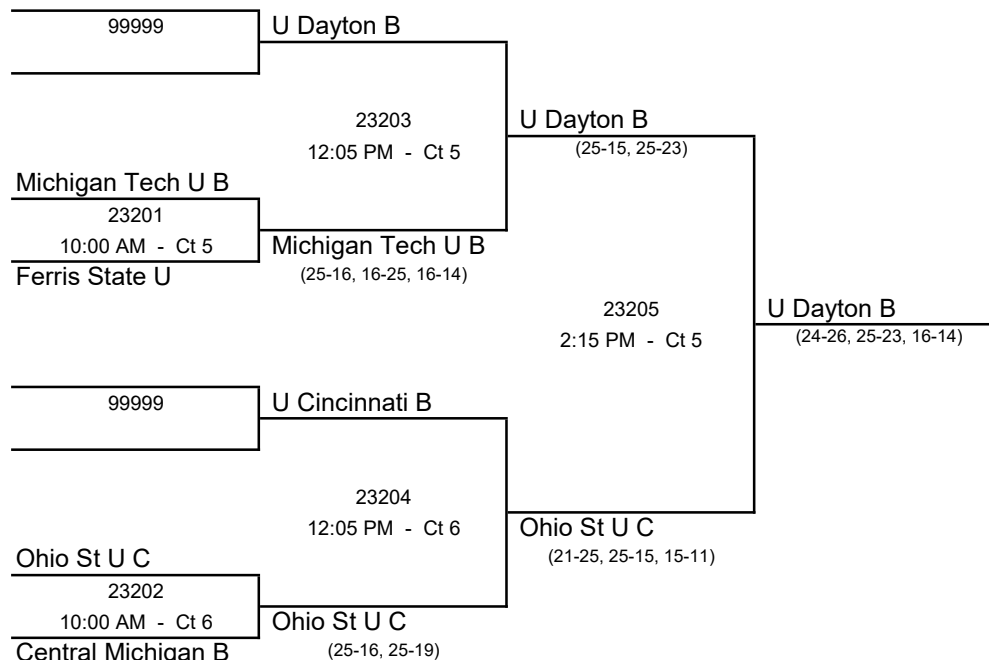

2022 Back to the Hardwood Classic

IM Sports West

Michigan State University

Sunday, November 6, 2022

Division 2 -- SILVER BRACKET

Division 2 -- BRONZE Bracket