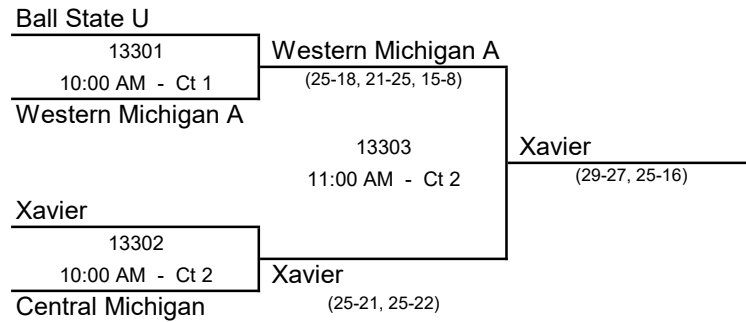

2022 Back to the Hardwood Classic

IM Sports West

Michigan State University

Sunday, November 6, 2022

Division 1 -- SILVER BRACKET

Division 1 -- BRONZE BRACKET

Boxed Teams Officiate at 8:00 AM