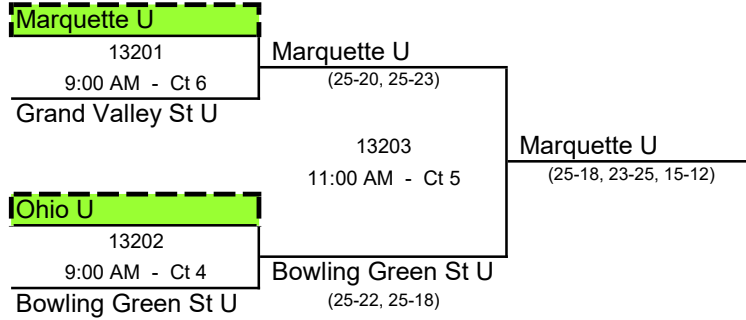

2022 Back to the Hardwood Classic

IM Sports West

Michigan State University

Sunday, November 6, 2022

Division 1 -- SILVER BRACKET

Division 1 -- BRONZE BRACKET

Boxed Teams Officiate at 8:00 AM