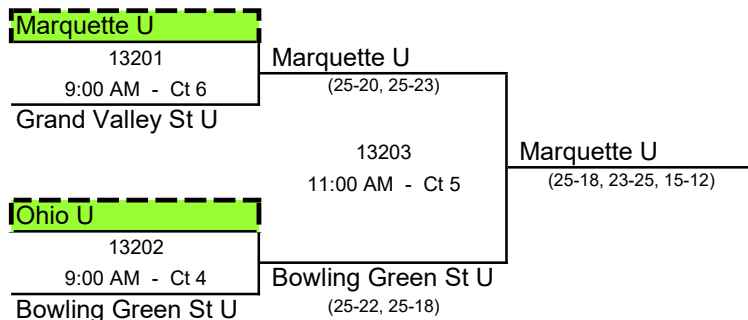

2022 Back to the Hardwood Classic

IM Sports West

Michigan State University

Sunday, November 6, 2022

Division 1 -- GOLD BRACKET

2022 Back to the Hardwood Classic

IM Sports West

Michigan State University

Sunday, November 6, 2022

Division 1 -- SILVER BRACKET

Division 1 -- BRONZE BRACKET

Boxed Teams Officiate at 8:00 AM

2022 Back to the Hardwood Classic

IM Sports West

Michigan State University

Sunday, November 6, 2022

Division 2 -- GOLD BRACKET

Boxed Teams Officiate at 8:00 AM

2022 Back to the Hardwood Classic

IM Sports West

Michigan State University

Sunday, November 6, 2022

Division 2 -- SILVER BRACKET

Division 2 -- BRONZE Bracket