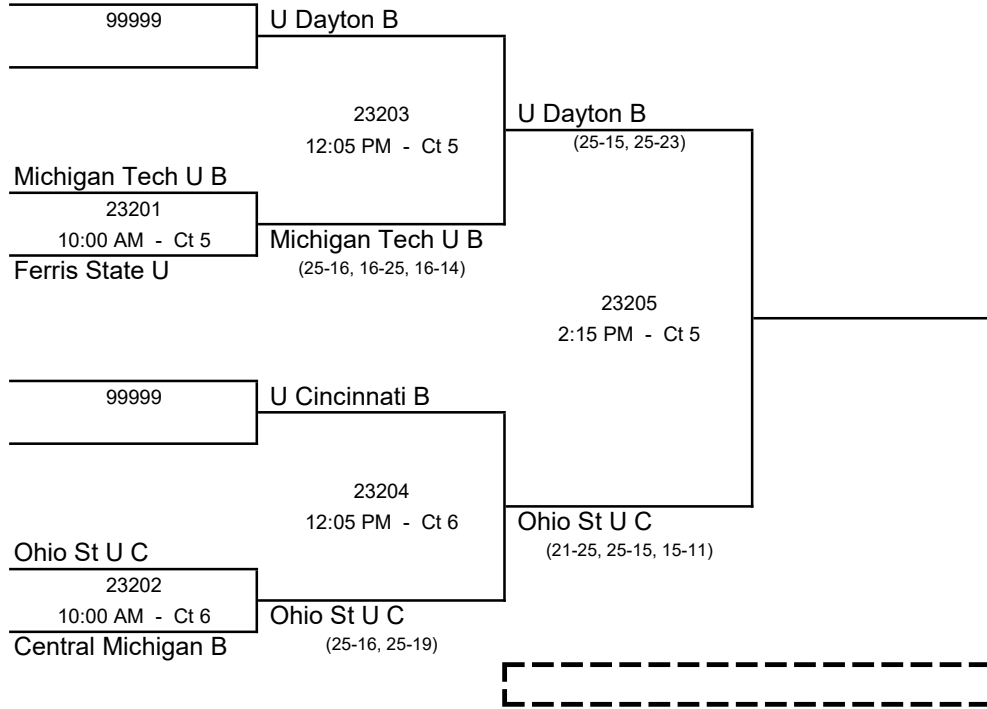

2022 Back to the Hardwood Classic

IM Sports West

Michigan State University

Sunday, November 6, 2022

Division 1 -- GOLD BRACKET

2022 Back to the Hardwood Classic

IM Sports West

Michigan State University

Sunday, November 6, 2022

Division 1 -- SILVER BRACKET

Division 1 -- BRONZE BRACKET

Boxed Teams Officiate at 8:00 AM

2022 Back to the Hardwood Classic

IM Sports West

Michigan State University

Sunday, November 6, 2022

Division 2 -- GOLD BRACKET

Boxed Teams Officiate at 8:00 AM

2022 Back to the Hardwood Classic

IM Sports West

Michigan State University

Sunday, November 6, 2022

Division 2 -- SILVER BRACKET

Division 2 -- BRONZE Bracket