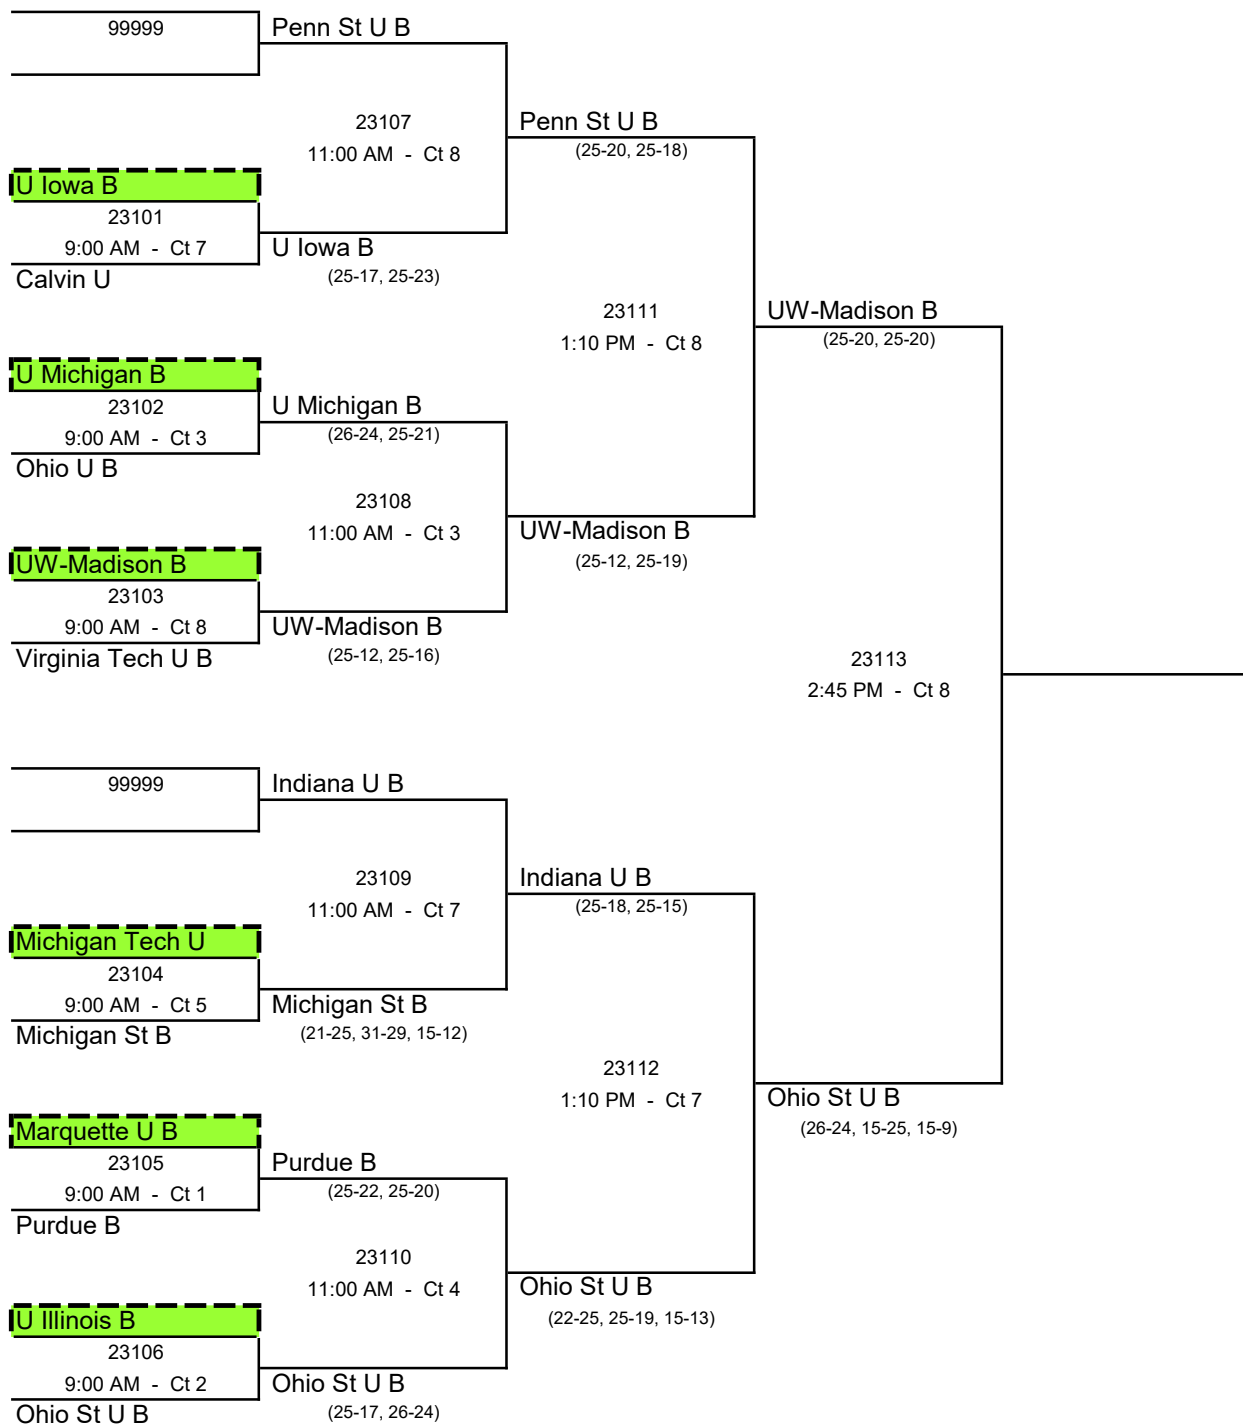

2022 Back to the Hardwood Classic

IM Sports West

Michigan State University

Sunday, November 6, 2022

Division 1 -- GOLD BRACKET

2022 Back to the Hardwood Classic

IM Sports West

Michigan State University

Sunday, November 6, 2022

Division 1 -- SILVER BRACKET

Division 1 -- BRONZE BRACKET

Boxed Teams Officiate at 8:00 AM

2022 Back to the Hardwood Classic

IM Sports West

Michigan State University

Sunday, November 6, 2022

Division 2 -- GOLD BRACKET

Boxed Teams Officiate at 8:00 AM

2022 Back to the Hardwood Classic

IM Sports West

Michigan State University

Sunday, November 6, 2022

Division 2 -- SILVER BRACKET

Division 2 -- BRONZE Bracket