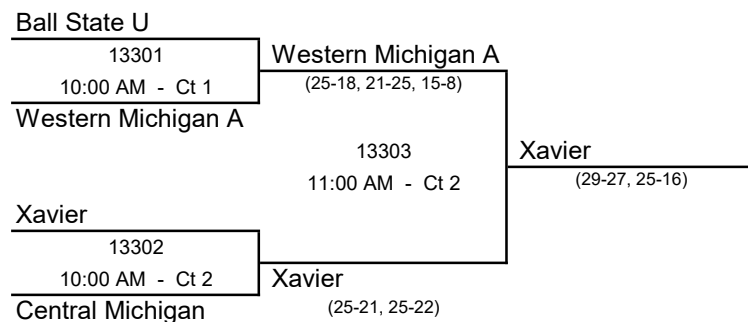

2022 Back to the Hardwood Classic

IM Sports West

Michigan State University

Sunday, November 6, 2022

Division 1 -- GOLD BRACKET

2022 Back to the Hardwood Classic

IM Sports West

Michigan State University

Sunday, November 6, 2022

Division 1 -- SILVER BRACKET

Division 1 -- BRONZE BRACKET

Boxed Teams Officiate at 8:00 AM

2022 Back to the Hardwood Classic

IM Sports West

Michigan State University

Sunday, November 6, 2022

Division 2 -- GOLD BRACKET

Boxed Teams Officiate at 8:00 AM

2022 Back to the Hardwood Classic

IM Sports West

Michigan State University

Sunday, November 6, 2022

Division 2 -- SILVER BRACKET

Division 2 -- BRONZE Bracket