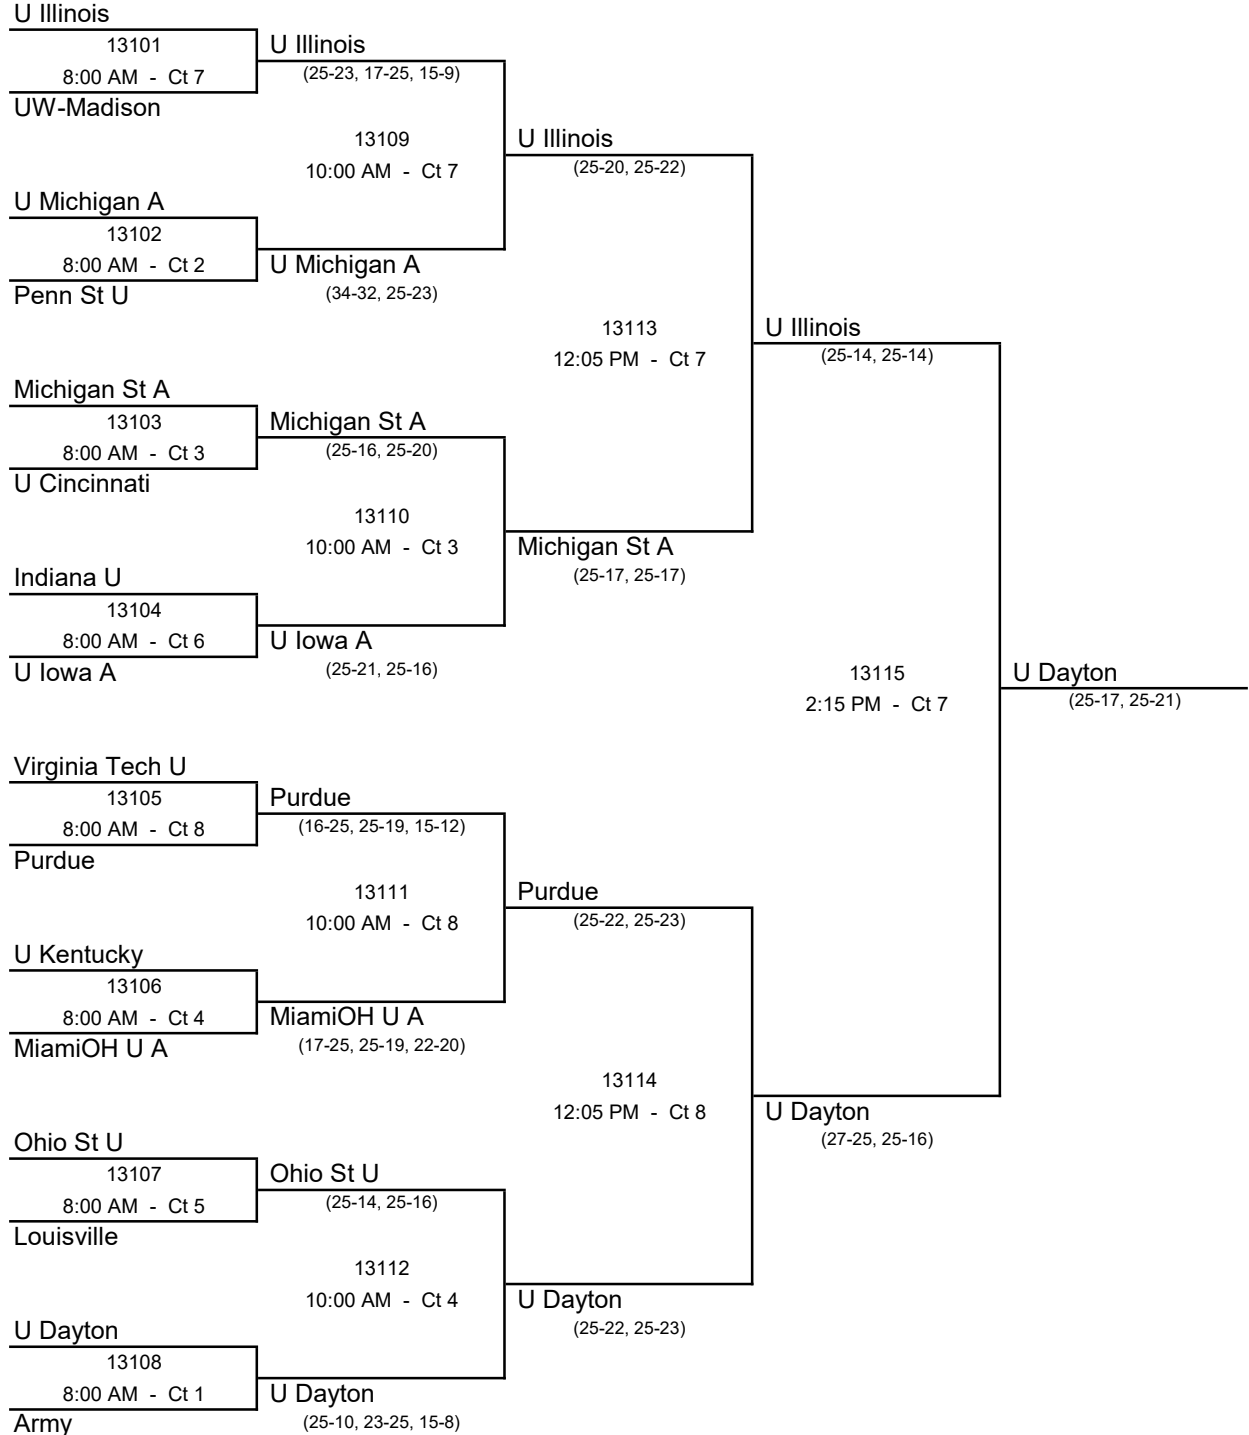

2022 Back to the Hardwood Classic

IM Sports West

Michigan State University

Sunday, November 6, 2022

Division 1 -- GOLD BRACKET

2022 Back to the Hardwood Classic

IM Sports West

Michigan State University

Sunday, November 6, 2022

Division 1 -- SILVER BRACKET

Division 1 -- BRONZE BRACKET

Boxed Teams Officiate at 8:00 AM

2022 Back to the Hardwood Classic

IM Sports West

Michigan State University

Sunday, November 6, 2022

Division 2 -- GOLD BRACKET

Boxed Teams Officiate at 8:00 AM

2022 Back to the Hardwood Classic

IM Sports West

Michigan State University

Sunday, November 6, 2022

Division 2 -- SILVER BRACKET

Division 2 -- BRONZE Bracket