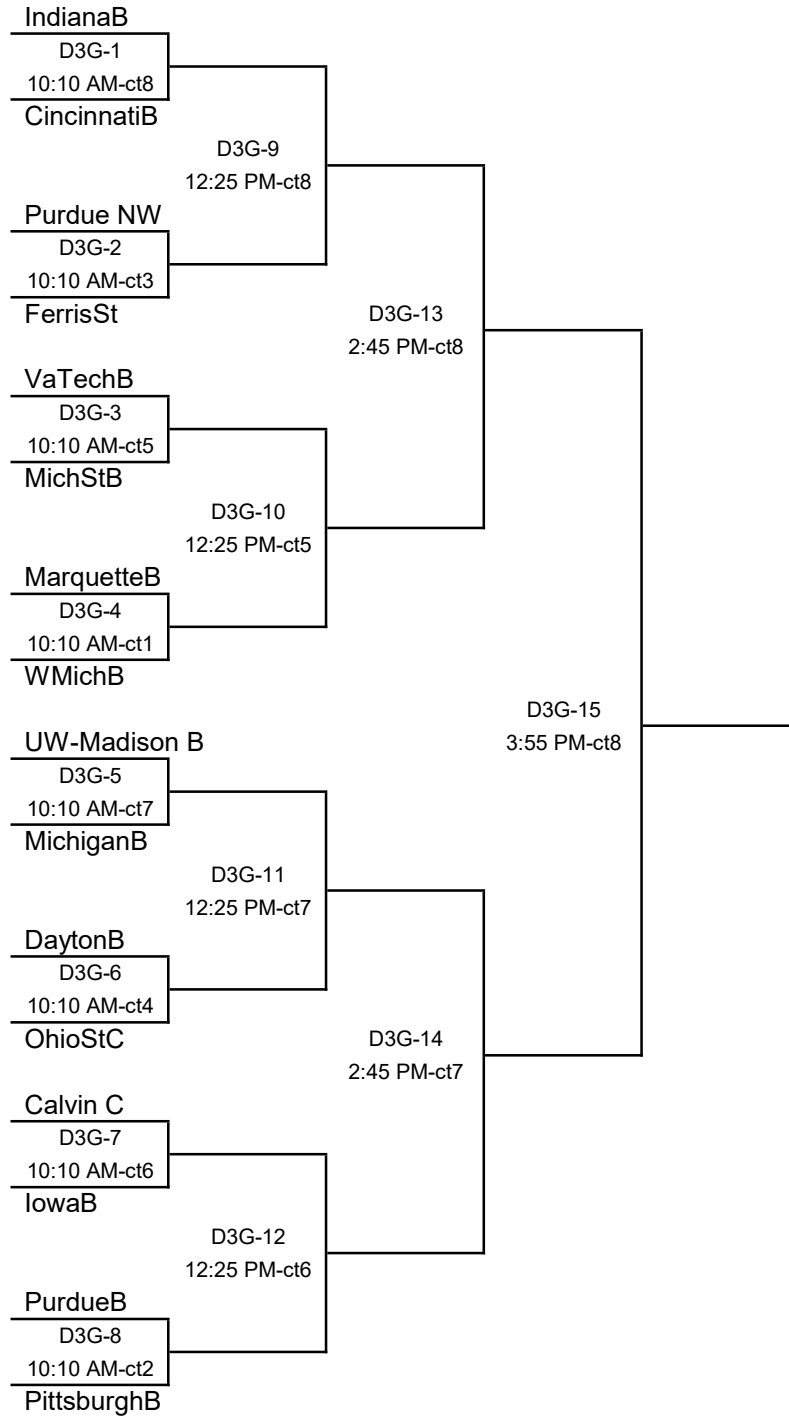

Sunday

Div3 GOLD - (16 Teams)