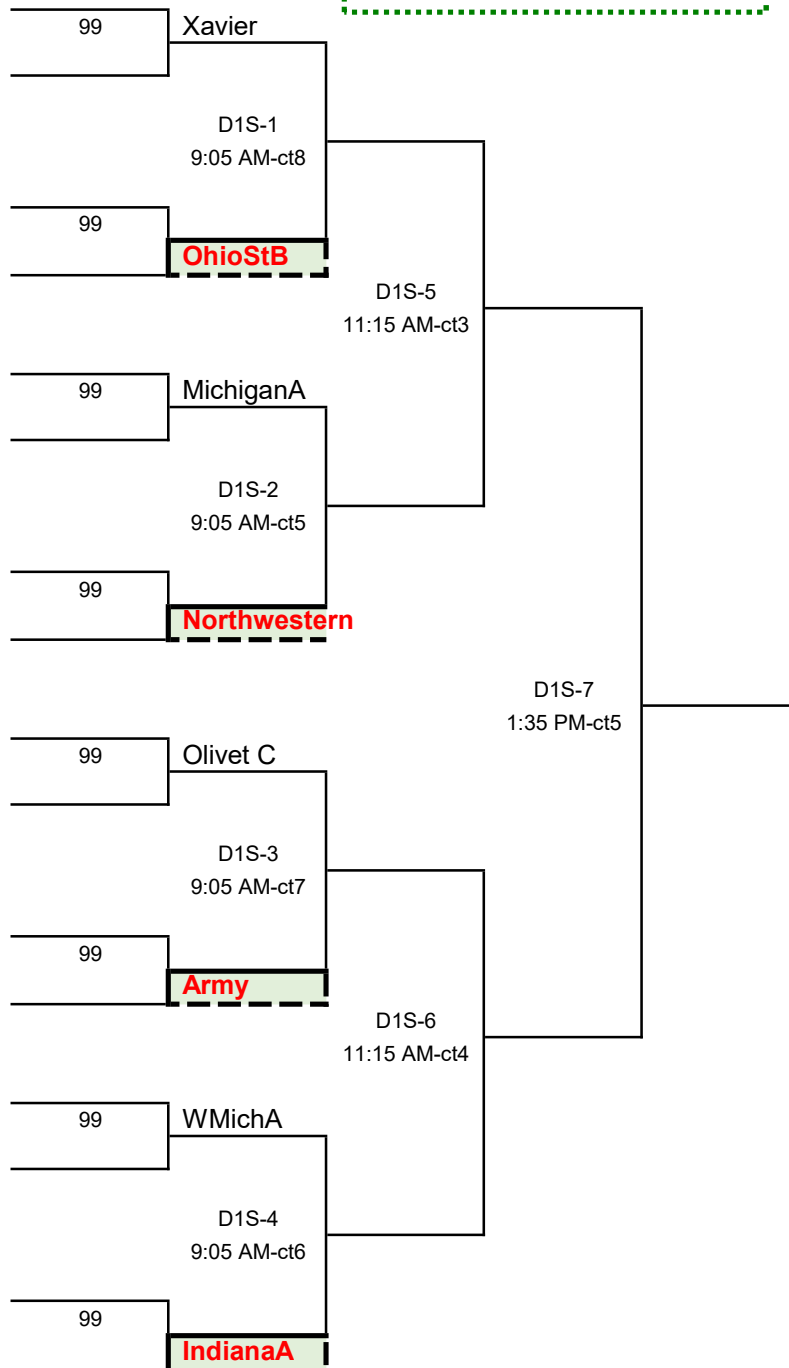

## Div1 GOLD - (16 Teams)

**8 AM Work Teams come from Div1 Silver Bracket (4 teams) and Div1 Bronze Pool (4**

## Div1Silver - (8 Teams)

Shaded Teams Work at 8 AM