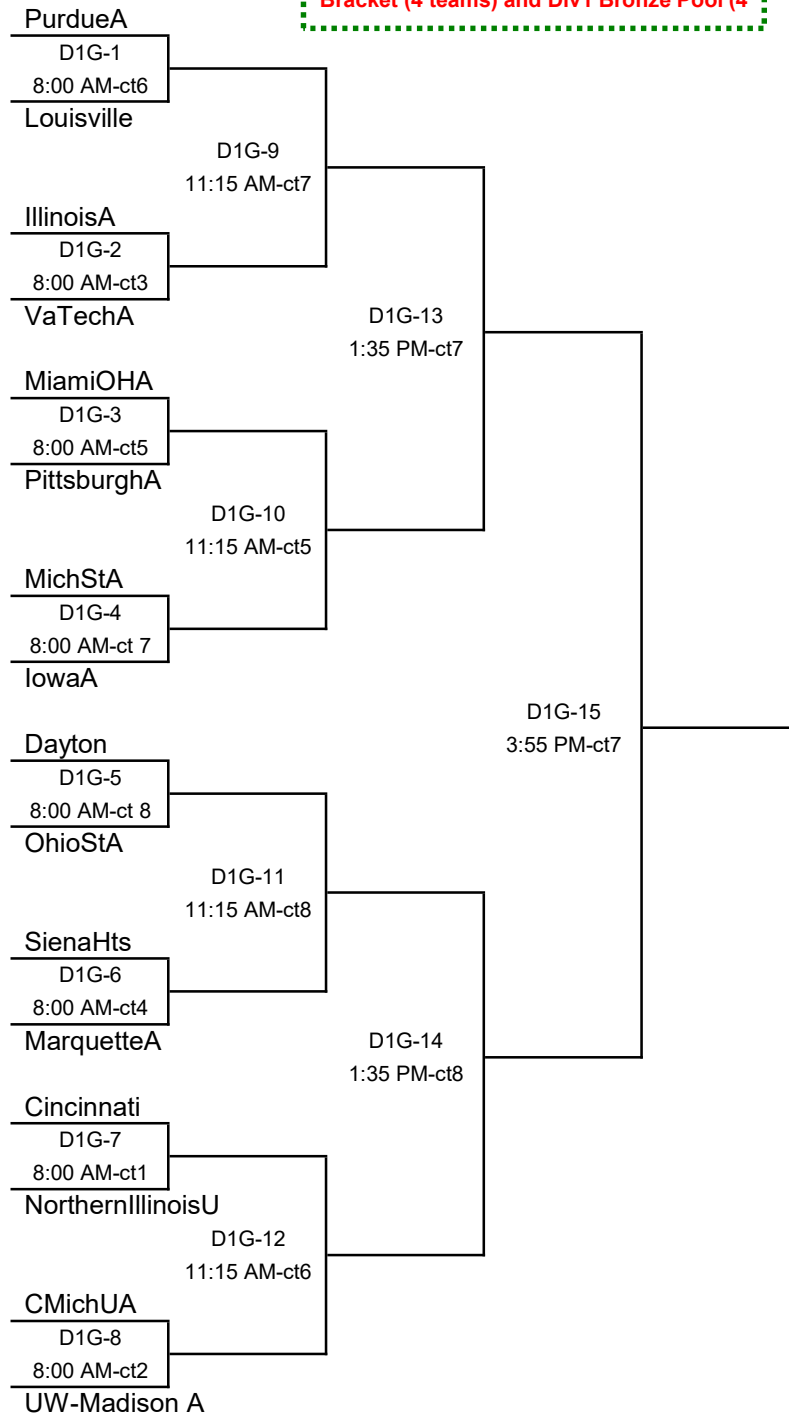

# Sunday

## Div1 GOLD - (16 Teams)

**8 AM Work Teams come from Div1 Silver Bracket (4 teams) and Div1 Bronze Pool (4**