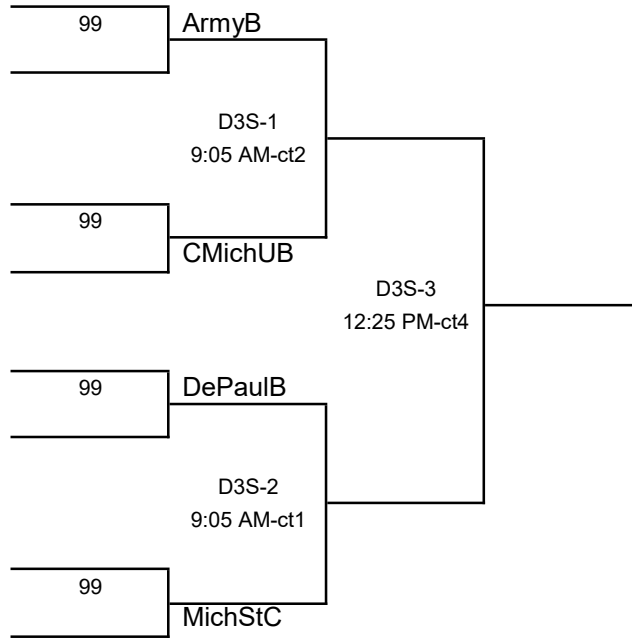

Sunday

Div3 SILVER - (4 Teams)