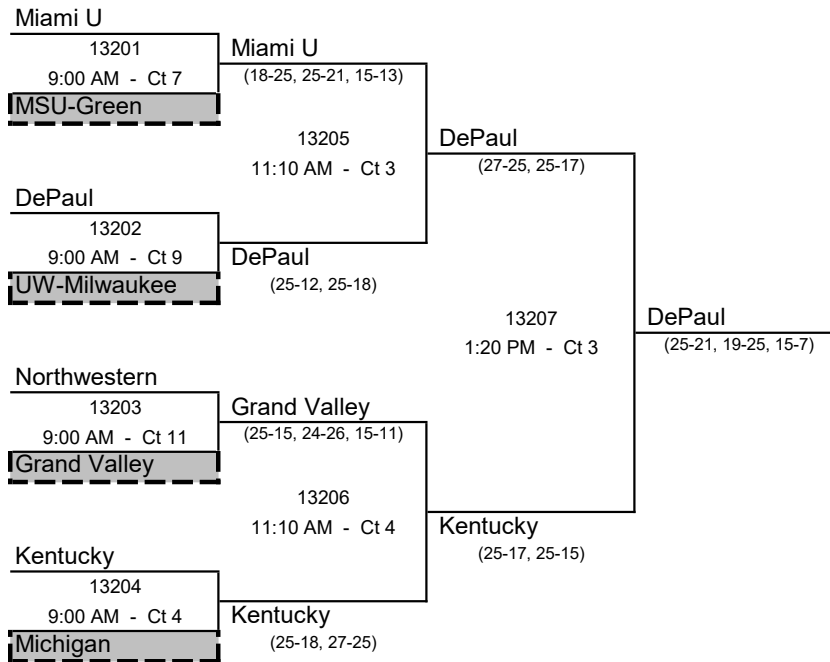

2017 Back to the Hardwood Classic

IM Sports West

Michigan State University
Sunday, November 12, 2017

Updated: 4:53 PM -- Sunday, November 12, 2017
Division 1 -- GOLD BRACKET

2017 Back to the Hardwood Classic IM Sports West Michigan State University Sunday, November 12, 2017

Updated: 2:14 PM -- Sunday, November 12, 2017

Division 1 -- SILVER BRACKET

Boxed Teams Officiate at 8:00 AM

Updated: 1:35 PM -- Sunday, November 12, 2017

Division 1 -- BRONZE POOL

2017 Back to the Hardwood Classic

IM Sports West

Michigan State University
Sunday, November 12, 2017

Updated: 5:49 PM -- Sunday, November 12, 2017

Division 2 -- GOLD BRACKET

Boxed Teams Officiate at 8:00 AM

2017 Back to the Hardwood Classic IM Sports West Michigan State University Sunday, November 12, 2017