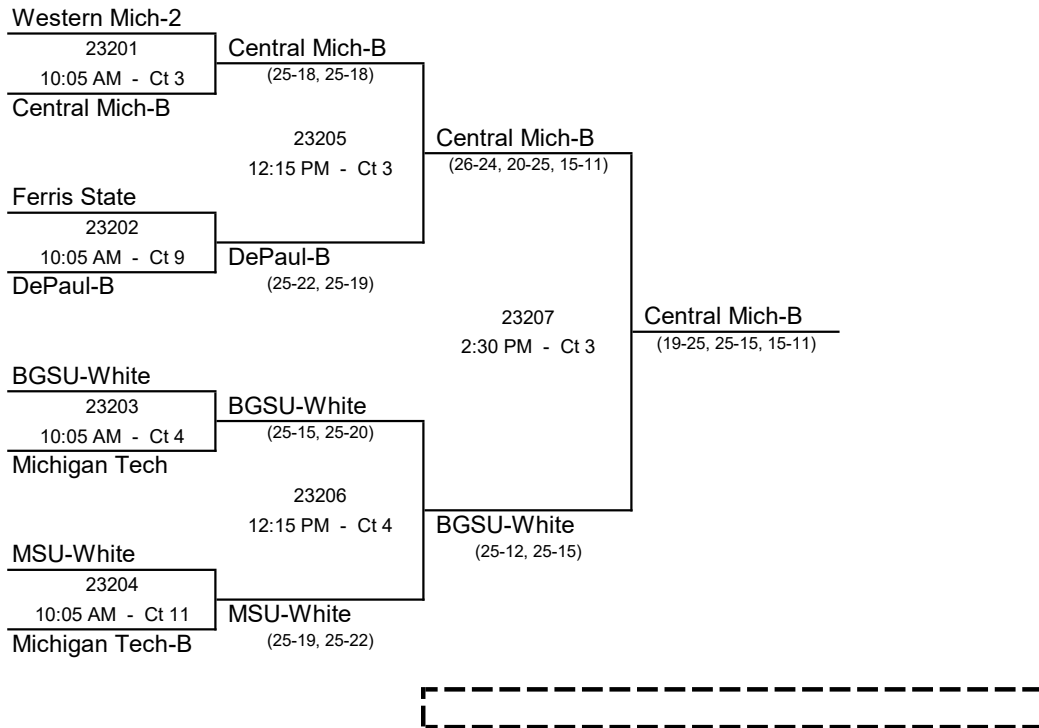

IM Sports West

Michigan State University
Sunday, November 12, 2017

Updated: 5:49 PM -- Sunday, November 12, 2017

Division 2 -- GOLD BRACKET

Boxed Teams Officiate at 8:00 AM

2017 Back to the Hardwood Classic IM Sports West Michigan State University Sunday, November 12, 2017

Updated: 3:35 PM -- Sunday, November 12, 2017

Division 2 -- SILVER BRACKET

Updated: 3:05 PM -- Sunday, November 12, 2017

Division2 -- BRONZE POOL

2017 Back to the Hardwood Classic

Division 1 -- Pool Play			Match Record			Set Record			Points		
			W	L	%	W	L	%	Won	Lost	Ratio
1	Pool A	Illinois	3	0	100%	6	1	86%	157	111	1.41
2		Army	2	1	67%	4	2	67%	136	129	1.05
3		Miami U	1	2	33%	2	4	33%	125	134	0.93
4	Pool B	Central Mich	0	3	0%	1	6	14%	113	157	0.72
1		Marquette	3	0	100%	6	0	100%	151	108	1.40
2		Dayton	1	2	33%	3	5	38%	161	163	0.99
3		Northwestern	1	2	33%	2	5	29%	143	161	0.89
4	Pool C	U at Buffalo	1	2	33%	3	4	43%	131	154	0.85
1		Wisconsin	3	0	100%	6	3	67%	188	161	1.17
2		DePaul	2	1	67%	5	2	71%	163	134	1.22
3		Kentucky	1	2	33%	3	5	38%	155	166	0.93
4		Western Mich	0	3	0%	2	6	25%	132	177	0.75
1	Pool D	Liberty	3	0	100%	6	1	86%	157	114	1.38
2		Indiana	2	1	67%	5	2	71%	157	131	1.20
3		Siena Heights	1	2	33%	2	4	33%	118	142	0.83
4		BGSU-Orange	0	3	0%	0	6	0%	105	150	0.70
1	Pool E	Air Force	2	0	100%	4	0	100%	100	69	1.45
2		MSU-Green	1	1	50%	2	2	50%	90	89	1.01
3		Loyola-Chicago	0	2	0%	0	4	0%	68	100	0.68
1	Pool F	Virginia Tech	2	0	100%	4	0	100%	100	77	1.30
2		Northern Illinois	1	1	50%	2	2	50%	91	93	0.98
3		Michigan	0	2	0%	0	4	0%	79	100	0.79
1	Pool G	Purdue	2	0	100%	4	0	100%	100	78	1.28
2		Cincinnati	1	1	50%	2	3	40%	97	98	0.99
3		Grand Valley	0	2	0%	1	4	20%	86	107	0.80
1	Pool H	Ohio State	1	1	50%	3	2	60%	105	100	1.05
2		UW-Milwaukee	1	1	50%	2	2	50%	90	91	0.99
3		Pittsburgh	1	1	50%	2	3	40%	101	105	0.96
Updated: 3:06 PM -- Saturday, Nov 11, 2017											