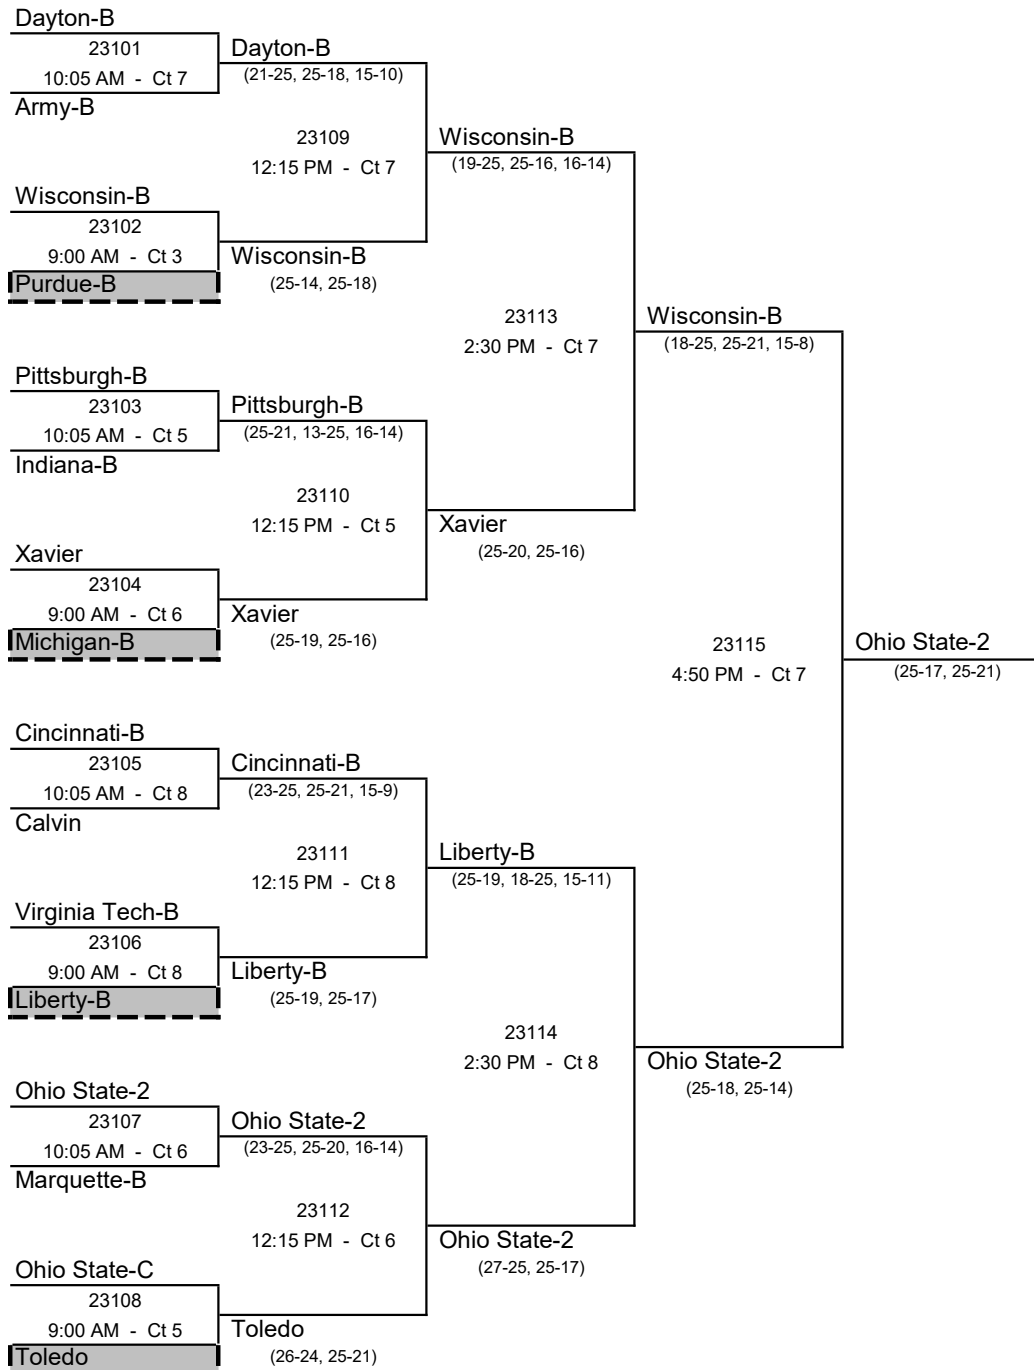

2017 Back to the Hardwood Classic

IM Sports West

Michigan State University
Sunday, November 12, 2017

Updated: 4:53 PM -- Sunday, November 12, 2017
Division 1 -- GOLD BRACKET

2017 Back to the Hardwood Classic IM Sports West Michigan State University Sunday, November 12, 2017

Updated: 2:14 PM -- Sunday, November 12, 2017

Division 1 -- SILVER BRACKET

Boxed Teams Officiate at 8:00 AM

Updated: 1:35 PM -- Sunday, November 12, 2017

Division 1 -- BRONZE POOL

2017 Back to the Hardwood Classic

IM Sports West

Michigan State University
Sunday, November 12, 2017

Updated: 5:49 PM -- Sunday, November 12, 2017

Division 2 -- GOLD BRACKET

Boxed Teams Officiate at 8:00 AM

2017 Back to the Hardwood Classic IM Sports West Michigan State University Sunday, November 12, 2017