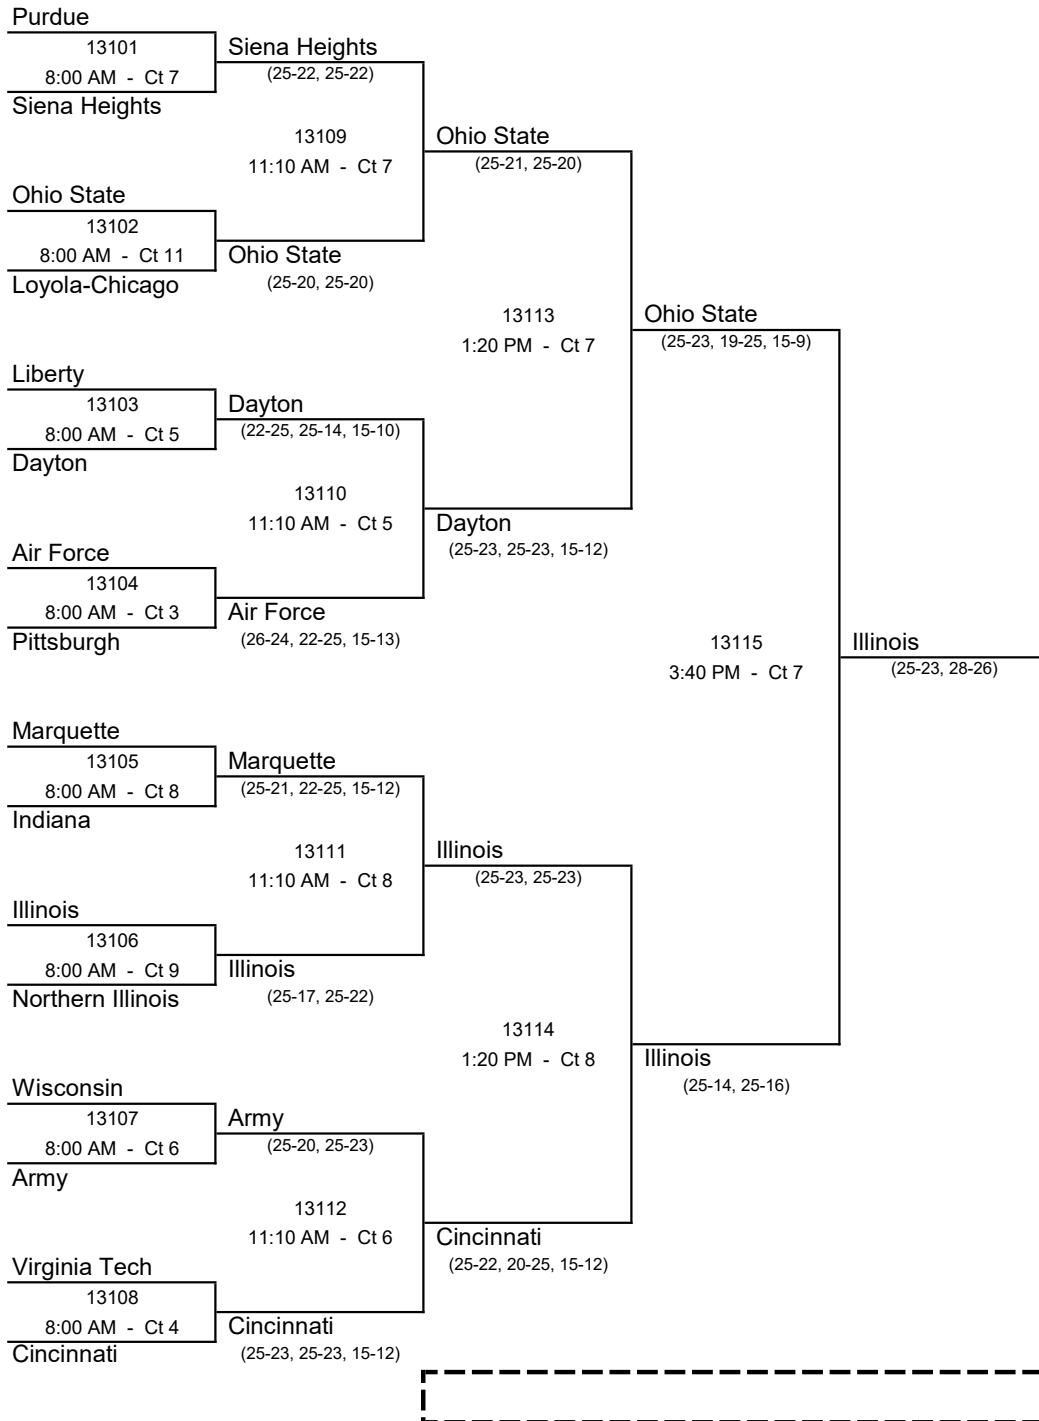

2017 Back to the Hardwood Classic

IM Sports West

Michigan State University
Sunday, November 12, 2017

Updated: 4:53 PM -- Sunday, November 12, 2017
Division 1 -- GOLD BRACKET

2017 Back to the Hardwood Classic IM Sports West Michigan State University Sunday, November 12, 2017

Updated: 2:14 PM -- Sunday, November 12, 2017

Division 1 -- SILVER BRACKET

Boxed Teams Officiate at 8:00 AM

Updated: 1:35 PM -- Sunday, November 12, 2017

Division 1 -- BRONZE POOL

2017 Back to the Hardwood Classic

IM Sports West

Michigan State University
Sunday, November 12, 2017

Updated: 5:49 PM -- Sunday, November 12, 2017

Division 2 -- GOLD BRACKET

Boxed Teams Officiate at 8:00 AM

2017 Back to the Hardwood Classic IM Sports West Michigan State University Sunday, November 12, 2017