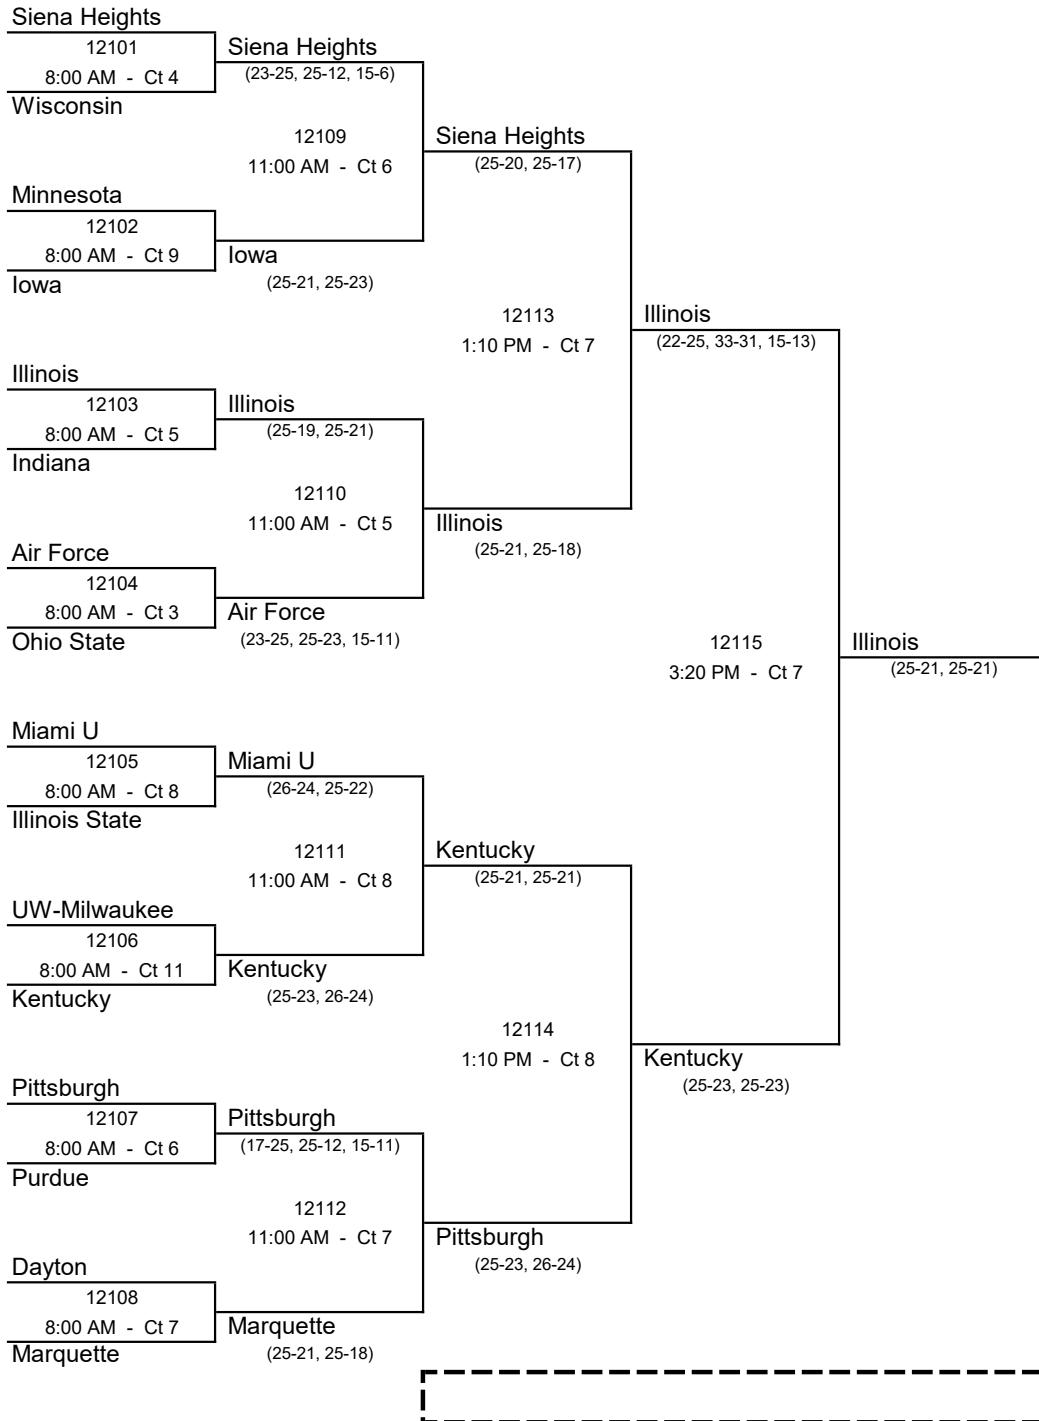

2016 Back to the Hardwood Classic
IM Sports West
 Michigan State University
 Sunday, November 6, 2016

Updated: 4:50 PM -- Sunday, November 6, 2016
Division 1 -- GOLD BRACKET

2016 Back to the Hardwood Classic
IM Sports West
Michigan State University
Sunday, November 6, 2016

Updated: 5:08 PM -- Sunday, November 6, 2016

Division 1 -- SILVER BRACKET

2016 Back to the Hardwood Classic

IM Sports West

Michigan State University

Sunday, November 6, 2016

Updated: 5:49 PM -- Sunday, November 6, 2016

Division 2 -- GOLD BRACKET

2016 Back to the Hardwood Classic
IM Sports West
 Michigan State University
 Sunday, November 6, 2016

Updated: 3:35 PM -- Sunday, November 12, 2017

Division 2 -- SILVER BRACKET