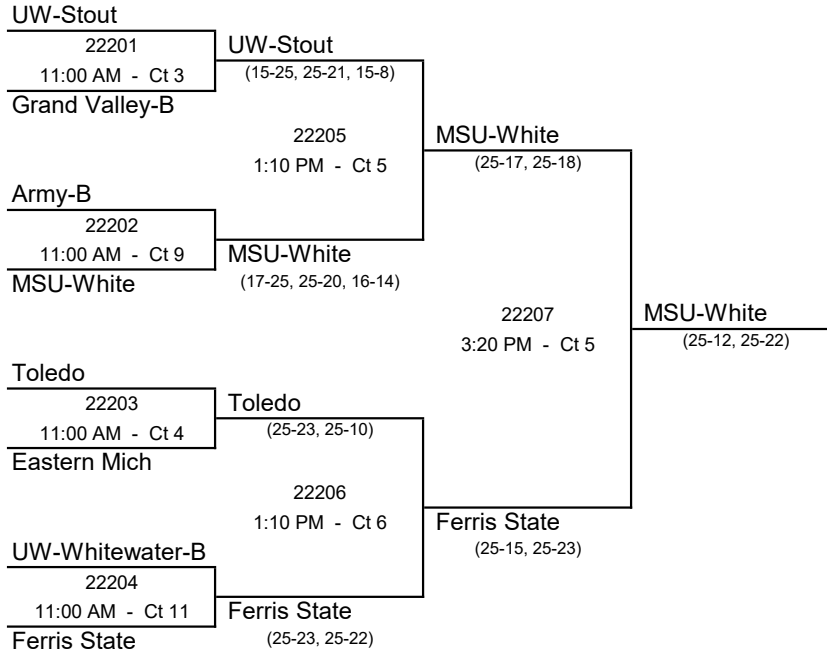

2016 Back to the Hardwood Classic
IM Sports West
 Michigan State University
 Sunday, November 6, 2016

Updated: 4:50 PM -- Sunday, November 6, 2016
Division 1 -- GOLD BRACKET

2016 Back to the Hardwood Classic
IM Sports West
Michigan State University
Sunday, November 6, 2016

Updated: 5:08 PM -- Sunday, November 6, 2016

Division 1 -- SILVER BRACKET

2016 Back to the Hardwood Classic

IM Sports West

Michigan State University

Sunday, November 6, 2016

Updated: 5:49 PM -- Sunday, November 6, 2016

Division 2 -- GOLD BRACKET

2016 Back to the Hardwood Classic
IM Sports West
 Michigan State University
 Sunday, November 6, 2016

Updated: 3:35 PM -- Sunday, November 12, 2017

Division 2 -- SILVER BRACKET