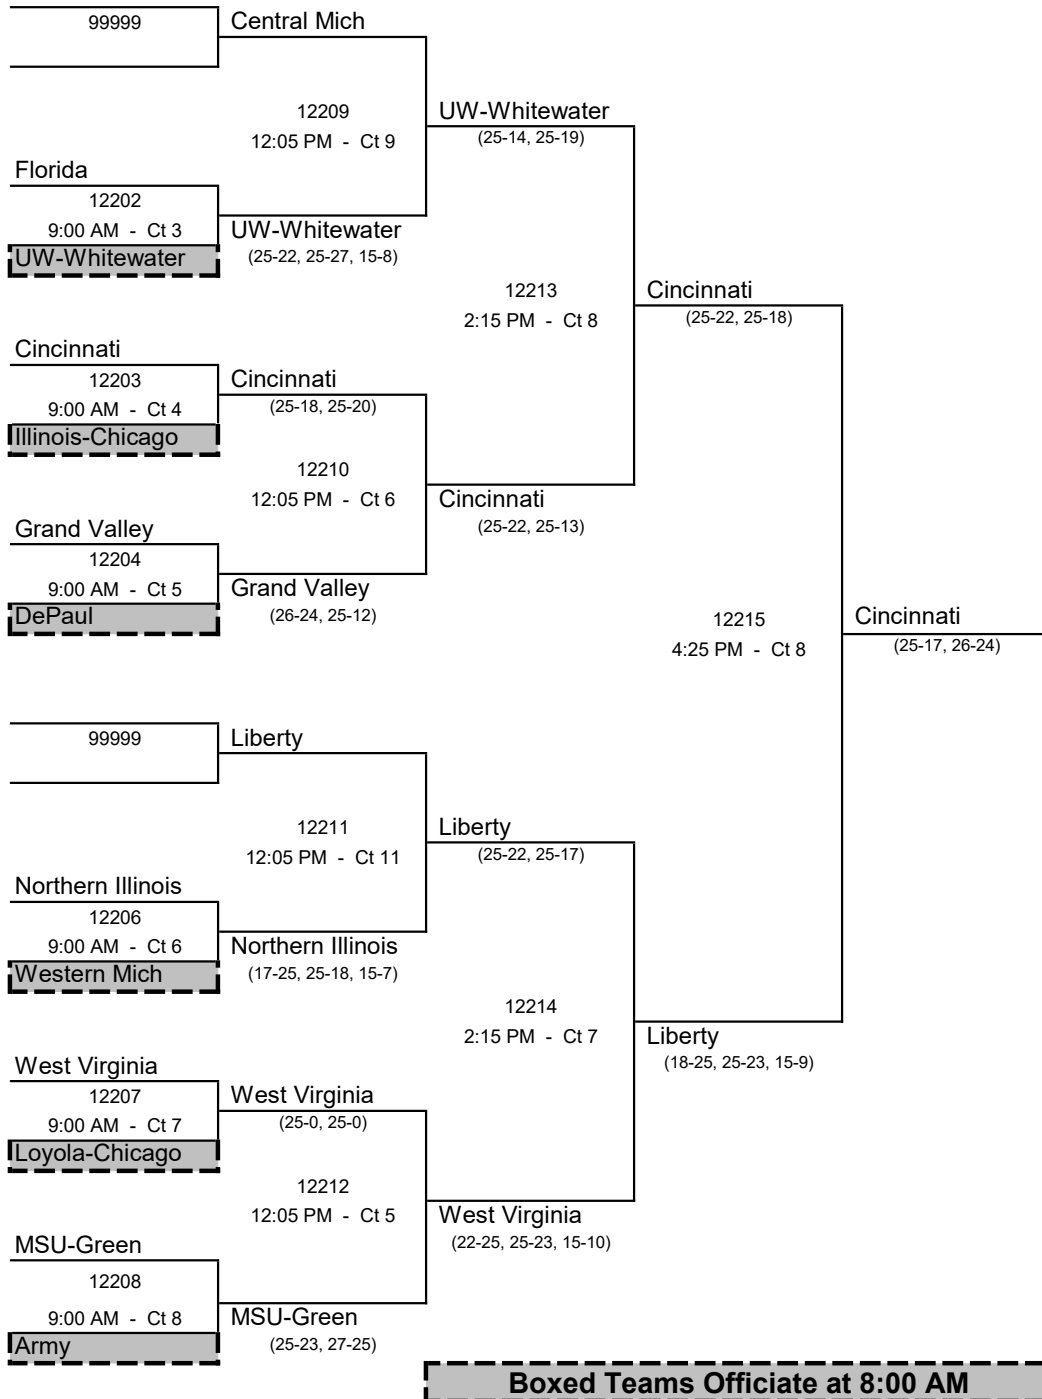

2016 Back to the Hardwood Classic
IM Sports West
Michigan State University
Sunday, November 6, 2016

Updated: 5:08 PM -- Sunday, November 6, 2016

Division 1 -- SILVER BRACKET