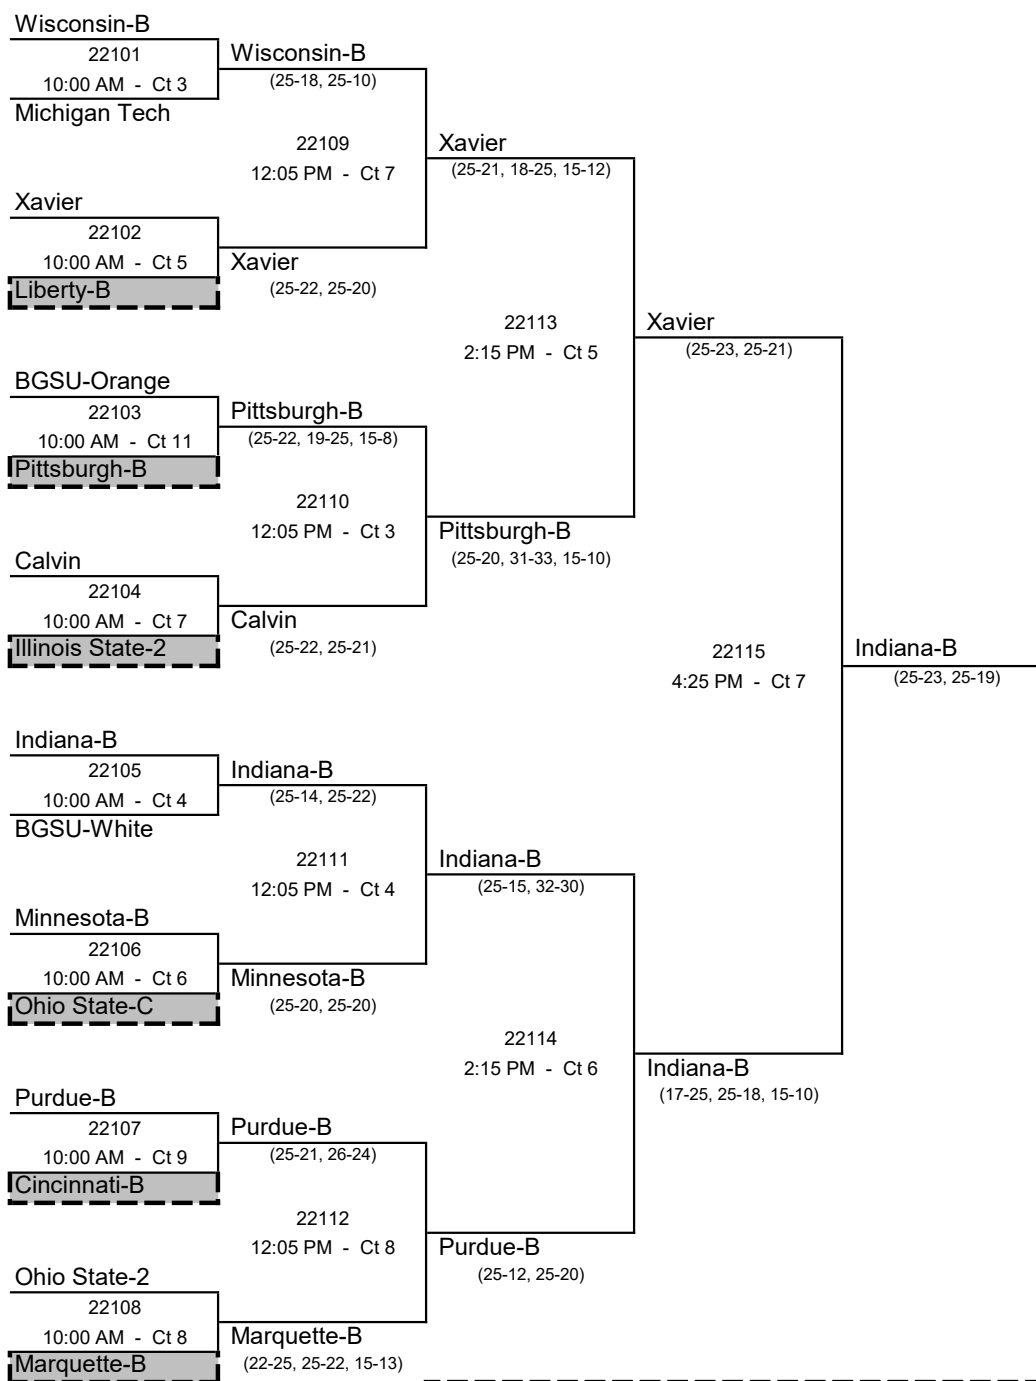

2016 Back to the Hardwood Classic
IM Sports West
 Michigan State University
 Sunday, November 6, 2016

Updated: 4:50 PM -- Sunday, November 6, 2016
Division 1 -- GOLD BRACKET

2016 Back to the Hardwood Classic
IM Sports West
Michigan State University
Sunday, November 6, 2016

Updated: 5:08 PM -- Sunday, November 6, 2016

Division 1 -- SILVER BRACKET

2016 Back to the Hardwood Classic

IM Sports West

Michigan State University

Sunday, November 6, 2016

Updated: 5:49 PM -- Sunday, November 6, 2016

Division 2 -- GOLD BRACKET

2016 Back to the Hardwood Classic
IM Sports West
 Michigan State University
 Sunday, November 6, 2016

Updated: 3:35 PM -- Sunday, November 12, 2017

Division 2 -- SILVER BRACKET