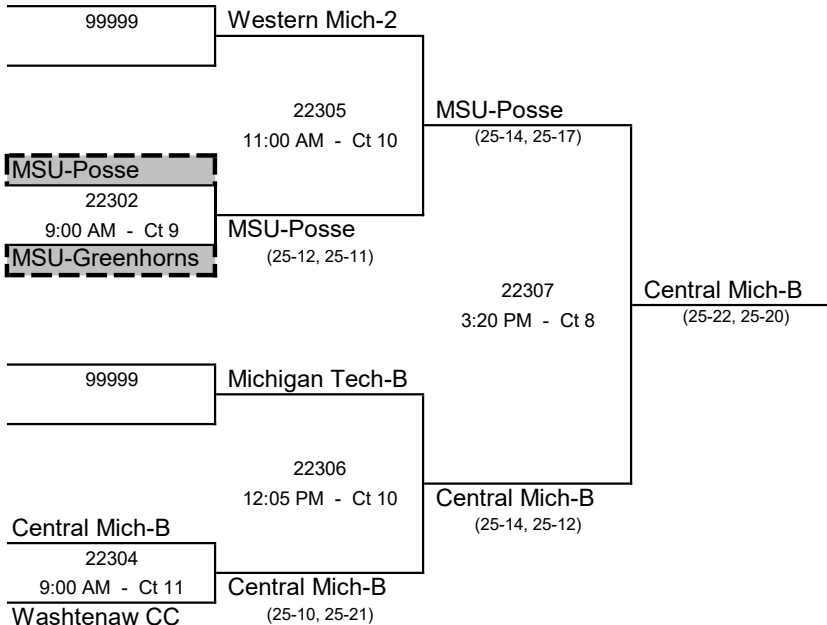

Division 2 -- GOLD BRACKET

2016 Back to the Hardwood Classic
IM Sports West
 Michigan State University
 Sunday, November 6, 2016

Updated: 3:35 PM -- Sunday, November 12, 2017

Division 2 -- SILVER BRACKET

Updated: 3:05 PM -- Sunday, November 12, 2017

Division2 -- BRONZE BRACKET

Boxed Teams Officiate at 8:00 AM

2016 Back to the Hardwood Classic

Division 2 -- Pool Play			<u>Match Record</u>			<u>Set Record</u>			<u>Points</u>		
			W	L	%	W	L	%	Won	Lost	Ratio
1	Pool AA	Wisconsin-B	3	0	100%	6	0	100%	153	93	1.65
2		Cincinnati-B	2	1	67%	4	2	67%	141	104	1.36
3		Pittsburgh-B	1	2	33%	2	4	33%	129	120	1.08
4		Washtenaw CC	0	3	0%	0	6	0%	44	150	0.29
1	Pool BB	Xavier	3	0	100%	6	0	100%	150	93	1.61
2		UW-Stout	2	1	67%	4	3	57%	145	145	1.00
3		Toledo	1	2	33%	3	4	43%	142	136	1.04
4		MSU-Greenhorns	0	3	0%	0	6	0%	87	150	0.58
1	Pool CC	Purdue-B	2	1	67%	5	2	71%	161	111	1.45
2		Army-B	2	1	67%	4	2	67%	127	126	1.01
3		UW-Whitewater-B	2	1	67%	4	4	50%	157	164	0.96
4		MSU-Posse	0	3	0%	1	6	14%	117	161	0.73
1	Pool DD	Ohio State-2	3	0	100%	6	0	100%	150	108	1.39
2		BGSU-White	2	1	67%	4	3	57%	153	140	1.09
3		Michigan Tech	1	2	33%	3	4	43%	128	140	0.91
4		Central Mich-B	0	3	0%	0	6	0%	110	153	0.72
1	Pool EE	Calvin	2	1	67%	5	2	71%	155	124	1.25
2		Ohio State-C	2	1	67%	5	3	63%	162	147	1.10
3		Illinois State-2	2	1	67%	4	3	57%	156	139	1.12
4		Michigan Tech-B	0	3	0%	0	6	0%	87	150	0.58
1	Pool FF	BGSU-Orange	3	0	100%	6	0	100%	150	83	1.81
2		Liberty-B	2	1	67%	4	2	67%	139	104	1.34
3		Ferris State	1	2	33%	2	4	33%	111	127	0.87
4		Western Mich-2	0	3	0%	0	6	0%	64	150	0.43
1	Pool GG	Indiana-B	2	0	100%	4	0	100%	100	49	2.04
2		Marquette-B	1	1	50%	2	2	50%	88	84	1.05
3		Grand Valley-B	0	2	0%	0	4	0%	45	100	0.45
1	Pool HH	Minnesota-B	2	0	100%	4	0	100%	100	76	1.32
2		MSU-White	1	1	50%	2	2	50%	90	83	1.08
3		Eastern Mich	0	2	0%	0	4	0%	69	100	0.69
Updated -- 9:05 PM -- Saturday, November 5, 2016											