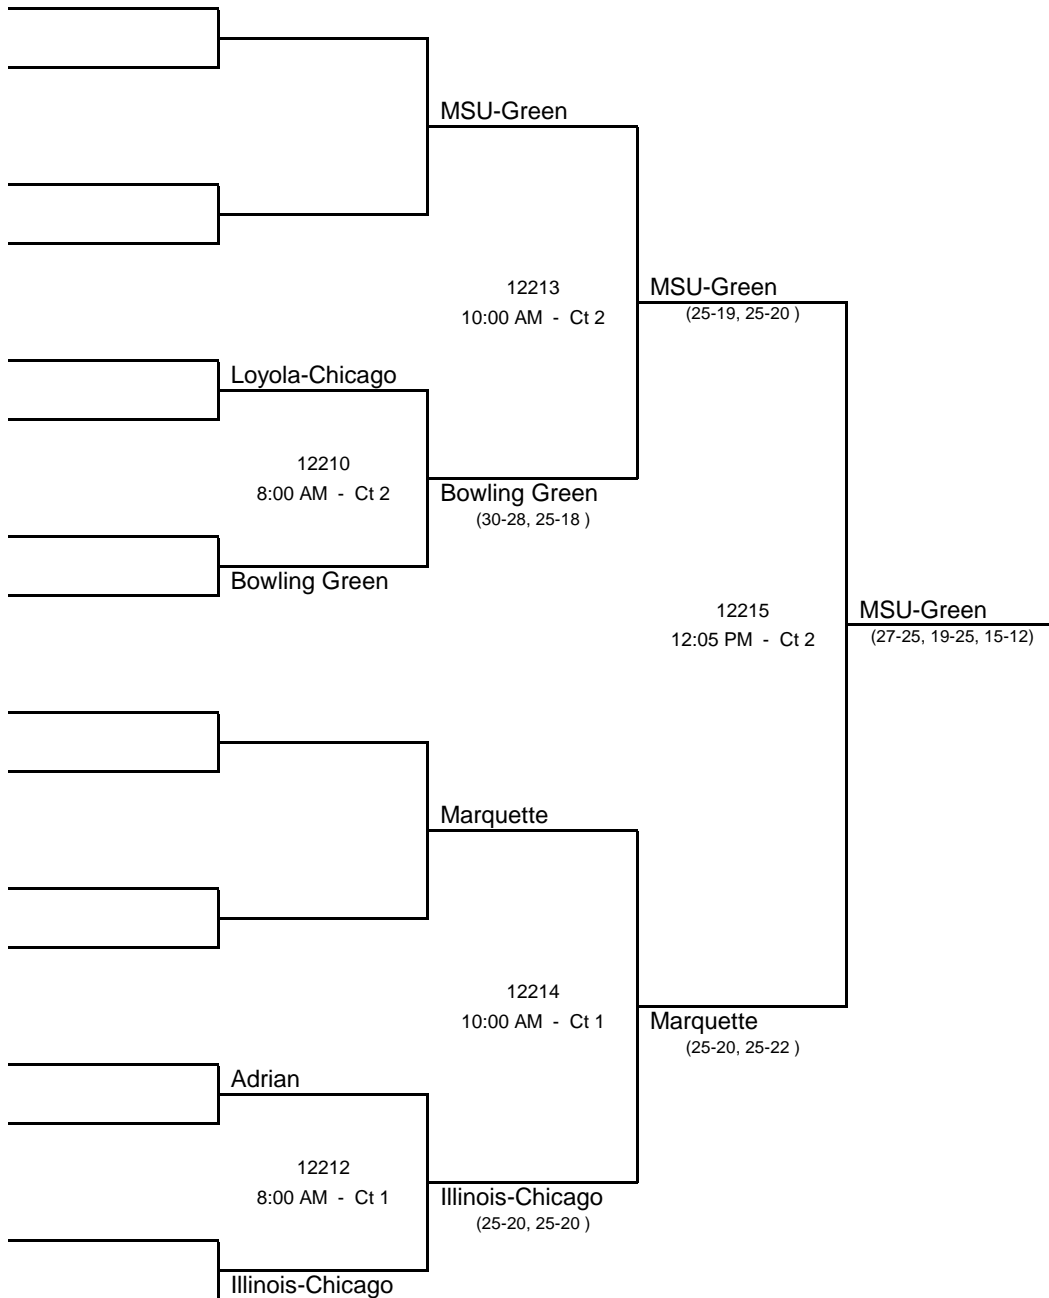

2014 Back to the Hardwood Classic IM Sports West

Michigan State University
Sunday, November 16, 2014

Division 1 -- GOLD BRACKET

Boxed Teams Officiate at 8:00 AM

2014 Back to the Hardwood Classic IM Sports West

Michigan State University
Sunday, November 16, 2014

Division 1 -- SILVER BRACKET

2014 Back to the Hardwood Classic
IM Sports West
 Michigan State University
 Sunday, November 16, 2014

Division 2 -- GOLD BRACKET

2014 Back to the Hardwood Classic

IM Sports West

Michigan State University

Sunday, November 16, 2014

Division 2 -- SILVER BRACKET

Boxed Teams Officiate at 8:00 AM

2014 Back to the Hardwood Classic

Division 2 -- Pool Play			<u>Match Record</u>			<u>Set Record</u>			<u>Points</u>		
			W	L	%	W	L	%	Won	Lost	Ratio
1	Pool AA	Wisconsin-B	3	0	100%	6	0	100%	150	89	1.69
2		Calvin	2	1	67%	4	2	67%	134	116	1.16
3		Ohio State-C	1	2	33%	2	4	33%	127	122	1.04
4		MSU-Greenhorns	0	3	0%	0	6	0%	66	150	0.44
1	Pool BB	Army	3	0	100%	6	2	75%	168	135	1.24
2		Minnesota-B	2	1	67%	5	2	71%	152	134	1.13
3		Michigan-B	1	2	33%	2	5	29%	137	143	0.96
4		Eastern Mich	0	3	0%	2	6	25%	131	176	0.74
1	Pool CC	Dayton-B	3	0	100%	6	1	86%	162	106	1.53
2		Xavier	2	1	67%	5	2	71%	151	123	1.23
3		MSU-White	1	2	33%	2	4	33%	118	133	0.89
4		Michigan Tech-B	0	3	0%	0	6	0%	81	150	0.54
1	Pool DD	Purdue-B	3	0	100%	6	0	100%	151	92	1.64
2		Central Mich	2	1	67%	4	2	67%	141	110	1.28
3		Western Mich-2	1	2	33%	2	5	29%	131	169	0.78
4		Bowling Green-B	0	3	0%	1	6	14%	119	171	0.70
1	Pool EE	Indiana-B	2	0	100%	4	0	100%	100	58	1.72
2		Western Mich	1	1	50%	2	2	50%	85	87	0.98
3		Central Mich-B	0	2	0%	0	4	0%	60	100	0.60
1	Pool FF	Michigan Tech	2	0	100%	4	0	100%	100	80	1.25
2		Ohio State-2	1	1	50%	2	2	50%	91	82	1.11
3		MSU-Posse	0	2	0%	0	4	0%	71	100	0.71
											Updated: 8:25 PM -- Saturday, November 15, 2014