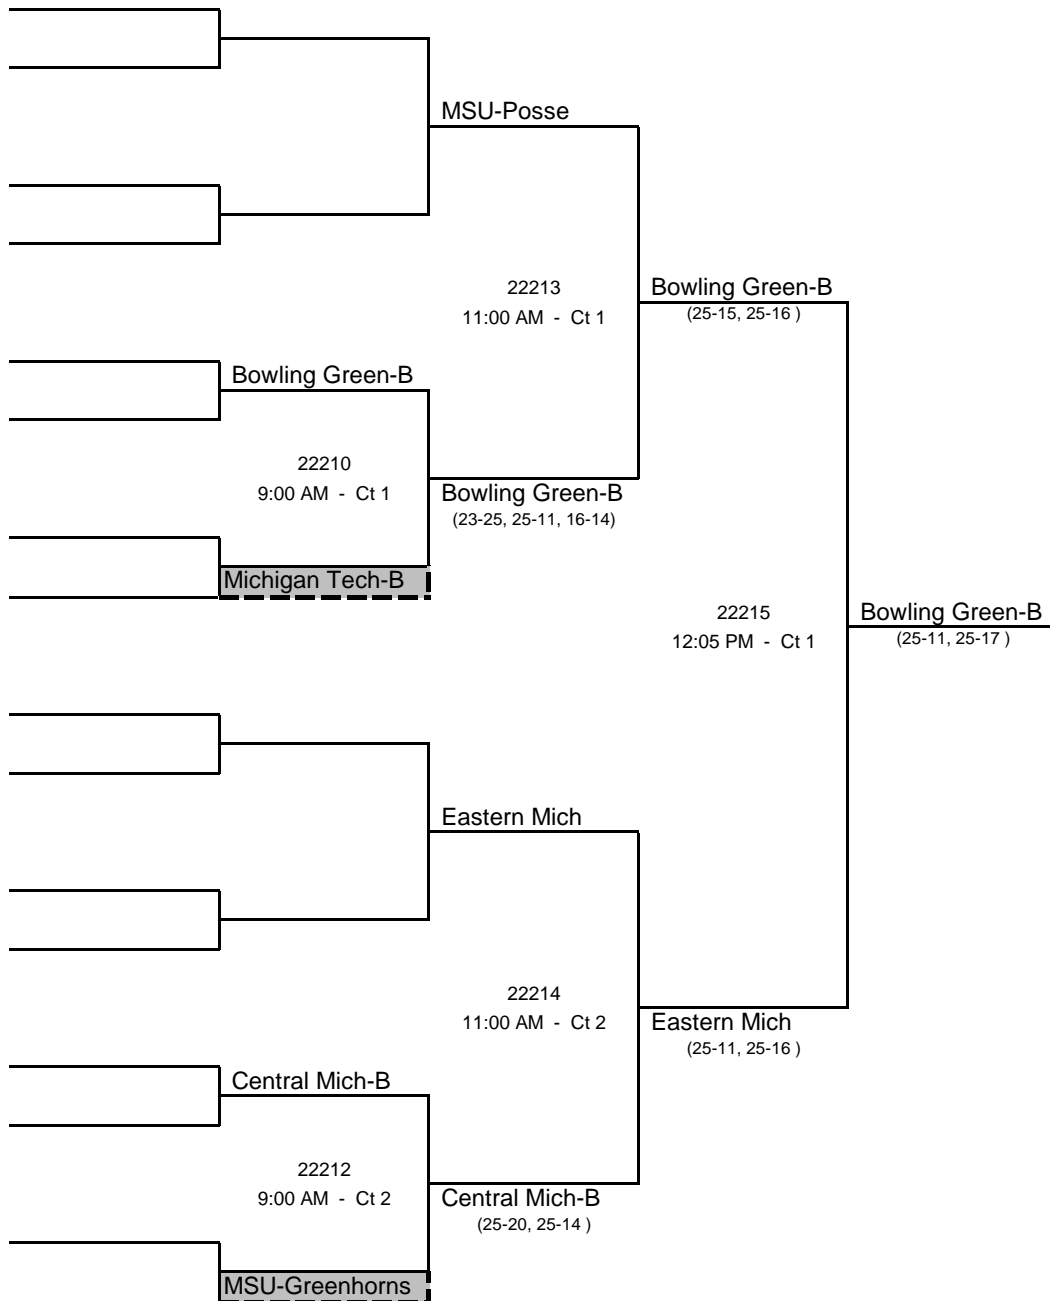

2014 Back to the Hardwood Classic IM Sports West

Michigan State University
Sunday, November 16, 2014

Division 1 -- GOLD BRACKET

Boxed Teams Officiate at 8:00 AM

2014 Back to the Hardwood Classic IM Sports West

Michigan State University
Sunday, November 16, 2014

Division 1 -- SILVER BRACKET

2014 Back to the Hardwood Classic
IM Sports West
 Michigan State University
 Sunday, November 16, 2014

Division 2 -- GOLD BRACKET

2014 Back to the Hardwood Classic

IM Sports West

Michigan State University

Sunday, November 16, 2014

Division 2 -- SILVER BRACKET

Boxed Teams Officiate at 8:00 AM

2014 Back to the Hardwood Classic

Division 2 -- Pool Play			<u>Match Record</u>			<u>Set Record</u>			<u>Points</u>		
			W	L	%	W	L	%	Won	Lost	Ratio
1	Pool AA	Wisconsin-B	3	0	100%	6	0	100%	150	89	1.69
2		Calvin	2	1	67%	4	2	67%	134	116	1.16
3		Ohio State-C	1	2	33%	2	4	33%	127	122	1.04
4		MSU-Greenhorns	0	3	0%	0	6	0%	66	150	0.44
1	Pool BB	Army	3	0	100%	6	2	75%	168	135	1.24
2		Minnesota-B	2	1	67%	5	2	71%	152	134	1.13
3		Michigan-B	1	2	33%	2	5	29%	137	143	0.96
4		Eastern Mich	0	3	0%	2	6	25%	131	176	0.74
1	Pool CC	Dayton-B	3	0	100%	6	1	86%	162	106	1.53
2		Xavier	2	1	67%	5	2	71%	151	123	1.23
3		MSU-White	1	2	33%	2	4	33%	118	133	0.89
4		Michigan Tech-B	0	3	0%	0	6	0%	81	150	0.54
1	Pool DD	Purdue-B	3	0	100%	6	0	100%	151	92	1.64
2		Central Mich	2	1	67%	4	2	67%	141	110	1.28
3		Western Mich-2	1	2	33%	2	5	29%	131	169	0.78
4		Bowling Green-B	0	3	0%	1	6	14%	119	171	0.70
1	Pool EE	Indiana-B	2	0	100%	4	0	100%	100	58	1.72
2		Western Mich	1	1	50%	2	2	50%	85	87	0.98
3		Central Mich-B	0	2	0%	0	4	0%	60	100	0.60
1	Pool FF	Michigan Tech	2	0	100%	4	0	100%	100	80	1.25
2		Ohio State-2	1	1	50%	2	2	50%	91	82	1.11
3		MSU-Posse	0	2	0%	0	4	0%	71	100	0.71
											Updated: 8:25 PM -- Saturday, November 15, 2014