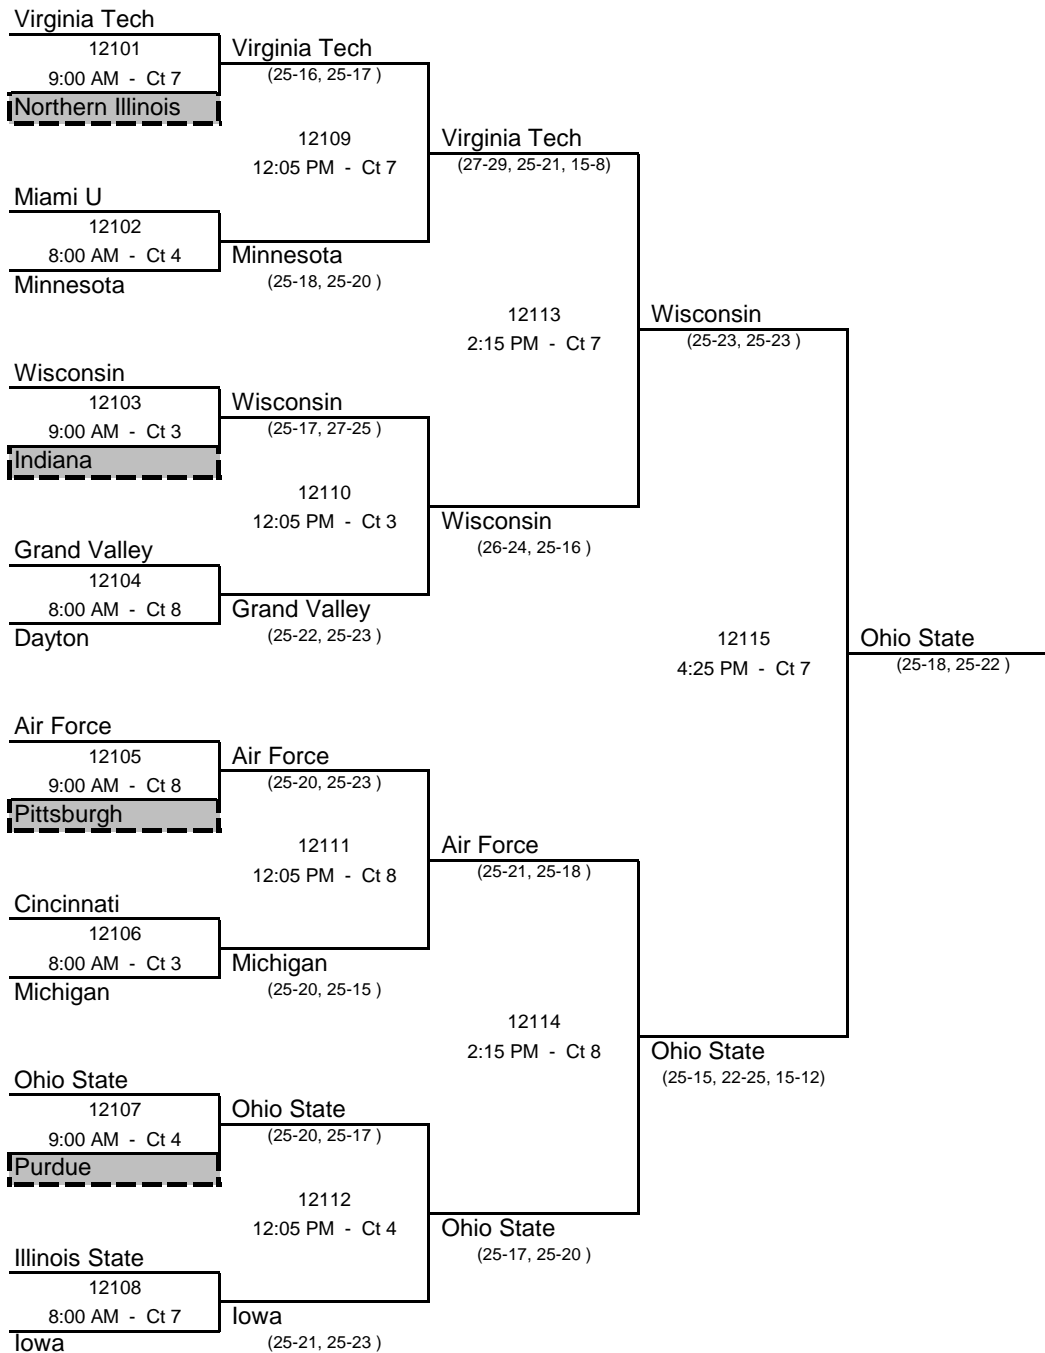

2014 Back to the Hardwood Classic IM Sports West

Michigan State University
Sunday, November 16, 2014

Division 1 -- GOLD BRACKET

Boxed Teams Officiate at 8:00 AM

2014 Back to the Hardwood Classic IM Sports West

Michigan State University
Sunday, November 16, 2014

Division 1 -- SILVER BRACKET

2014 Back to the Hardwood Classic
IM Sports West
 Michigan State University
 Sunday, November 16, 2014

Division 2 -- GOLD BRACKET

2014 Back to the Hardwood Classic

IM Sports West

Michigan State University

Sunday, November 16, 2014

Division 2 -- SILVER BRACKET

Boxed Teams Officiate at 8:00 AM

2014 Back to the Hardwood Classic

Division 2 -- Pool Play			<u>Match Record</u>			<u>Set Record</u>			<u>Points</u>		
			W	L	%	W	L	%	Won	Lost	Ratio
1	Pool AA	Wisconsin-B	3	0	100%	6	0	100%	150	89	1.69
2		Calvin	2	1	67%	4	2	67%	134	116	1.16
3		Ohio State-C	1	2	33%	2	4	33%	127	122	1.04
4		MSU-Greenhorns	0	3	0%	0	6	0%	66	150	0.44
1	Pool BB	Army	3	0	100%	6	2	75%	168	135	1.24
2		Minnesota-B	2	1	67%	5	2	71%	152	134	1.13
3		Michigan-B	1	2	33%	2	5	29%	137	143	0.96
4		Eastern Mich	0	3	0%	2	6	25%	131	176	0.74
1	Pool CC	Dayton-B	3	0	100%	6	1	86%	162	106	1.53
2		Xavier	2	1	67%	5	2	71%	151	123	1.23
3		MSU-White	1	2	33%	2	4	33%	118	133	0.89
4		Michigan Tech-B	0	3	0%	0	6	0%	81	150	0.54
1	Pool DD	Purdue-B	3	0	100%	6	0	100%	151	92	1.64
2		Central Mich	2	1	67%	4	2	67%	141	110	1.28
3		Western Mich-2	1	2	33%	2	5	29%	131	169	0.78
4		Bowling Green-B	0	3	0%	1	6	14%	119	171	0.70
1	Pool EE	Indiana-B	2	0	100%	4	0	100%	100	58	1.72
2		Western Mich	1	1	50%	2	2	50%	85	87	0.98
3		Central Mich-B	0	2	0%	0	4	0%	60	100	0.60
1	Pool FF	Michigan Tech	2	0	100%	4	0	100%	100	80	1.25
2		Ohio State-2	1	1	50%	2	2	50%	91	82	1.11
3		MSU-Posse	0	2	0%	0	4	0%	71	100	0.71
											Updated: 8:25 PM -- Saturday, November 15, 2014