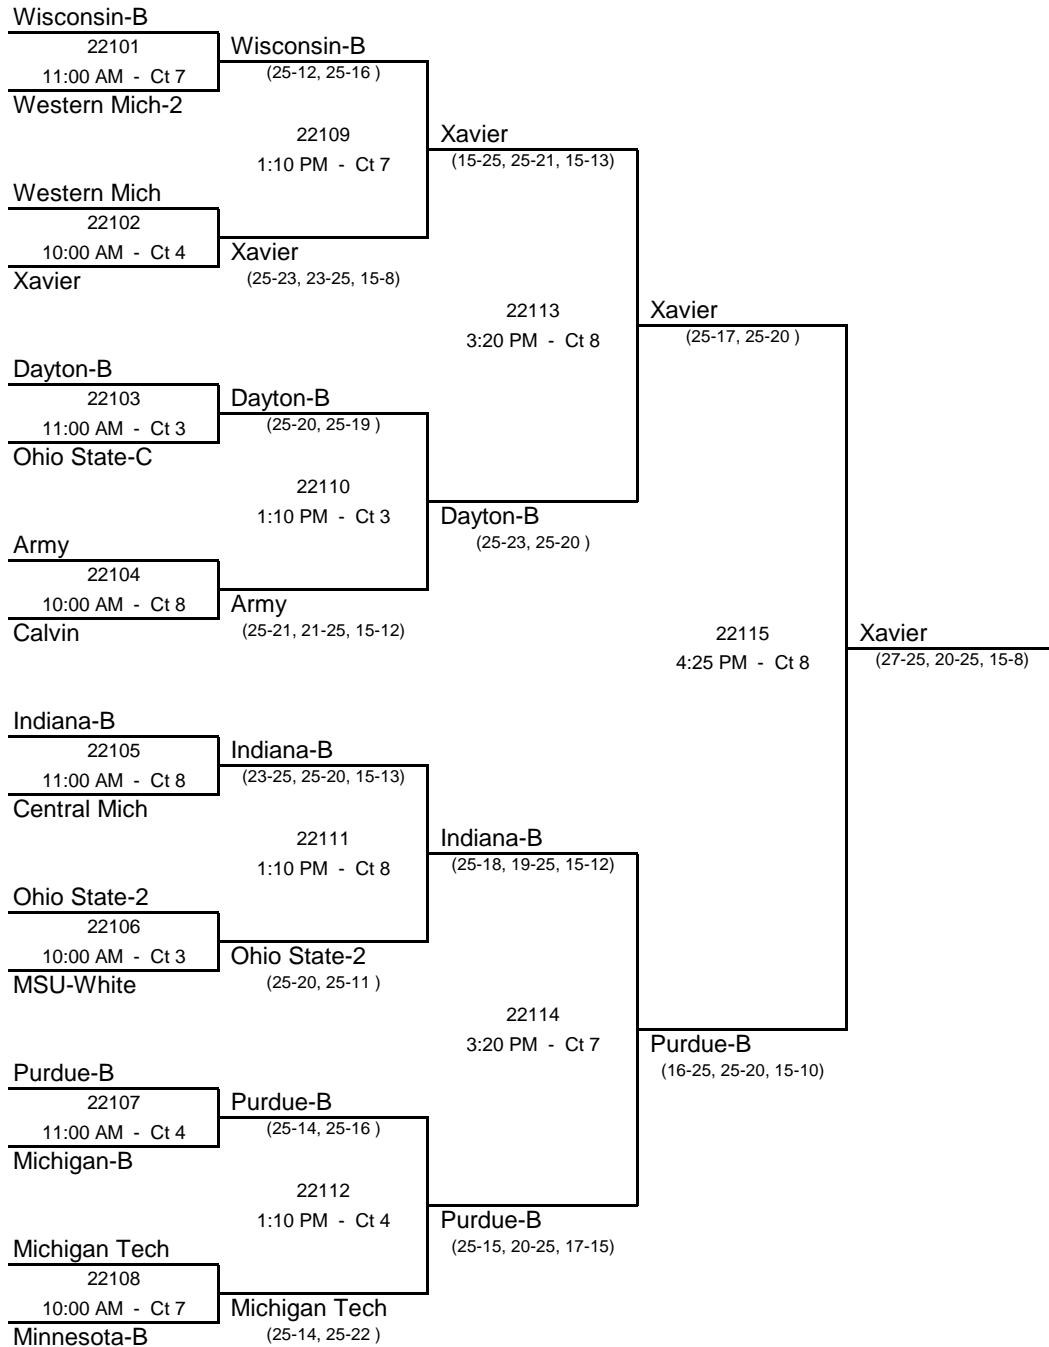

2014 Back to the Hardwood Classic IM Sports West

Michigan State University
Sunday, November 16, 2014

Division 1 -- GOLD BRACKET

Boxed Teams Officiate at 8:00 AM

2014 Back to the Hardwood Classic IM Sports West

Michigan State University
Sunday, November 16, 2014

Division 1 -- SILVER BRACKET

2014 Back to the Hardwood Classic
IM Sports West
 Michigan State University
 Sunday, November 16, 2014

Division 2 -- GOLD BRACKET

2014 Back to the Hardwood Classic

IM Sports West

Michigan State University

Sunday, November 16, 2014

Division 2 -- SILVER BRACKET

Boxed Teams Officiate at 8:00 AM

2014 Back to the Hardwood Classic

Division 2 -- Pool Play			<u>Match Record</u>			<u>Set Record</u>			<u>Points</u>		
			W	L	%	W	L	%	Won	Lost	Ratio
1	Pool AA	Wisconsin-B	3	0	100%	6	0	100%	150	89	1.69
2		Calvin	2	1	67%	4	2	67%	134	116	1.16
3		Ohio State-C	1	2	33%	2	4	33%	127	122	1.04
4		MSU-Greenhorns	0	3	0%	0	6	0%	66	150	0.44
1	Pool BB	Army	3	0	100%	6	2	75%	168	135	1.24
2		Minnesota-B	2	1	67%	5	2	71%	152	134	1.13
3		Michigan-B	1	2	33%	2	5	29%	137	143	0.96
4		Eastern Mich	0	3	0%	2	6	25%	131	176	0.74
1	Pool CC	Dayton-B	3	0	100%	6	1	86%	162	106	1.53
2		Xavier	2	1	67%	5	2	71%	151	123	1.23
3		MSU-White	1	2	33%	2	4	33%	118	133	0.89
4		Michigan Tech-B	0	3	0%	0	6	0%	81	150	0.54
1	Pool DD	Purdue-B	3	0	100%	6	0	100%	151	92	1.64
2		Central Mich	2	1	67%	4	2	67%	141	110	1.28
3		Western Mich-2	1	2	33%	2	5	29%	131	169	0.78
4		Bowling Green-B	0	3	0%	1	6	14%	119	171	0.70
1	Pool EE	Indiana-B	2	0	100%	4	0	100%	100	58	1.72
2		Western Mich	1	1	50%	2	2	50%	85	87	0.98
3		Central Mich-B	0	2	0%	0	4	0%	60	100	0.60
1	Pool FF	Michigan Tech	2	0	100%	4	0	100%	100	80	1.25
2		Ohio State-2	1	1	50%	2	2	50%	91	82	1.11
3		MSU-Posse	0	2	0%	0	4	0%	71	100	0.71
											Updated: 8:25 PM -- Saturday, November 15, 2014