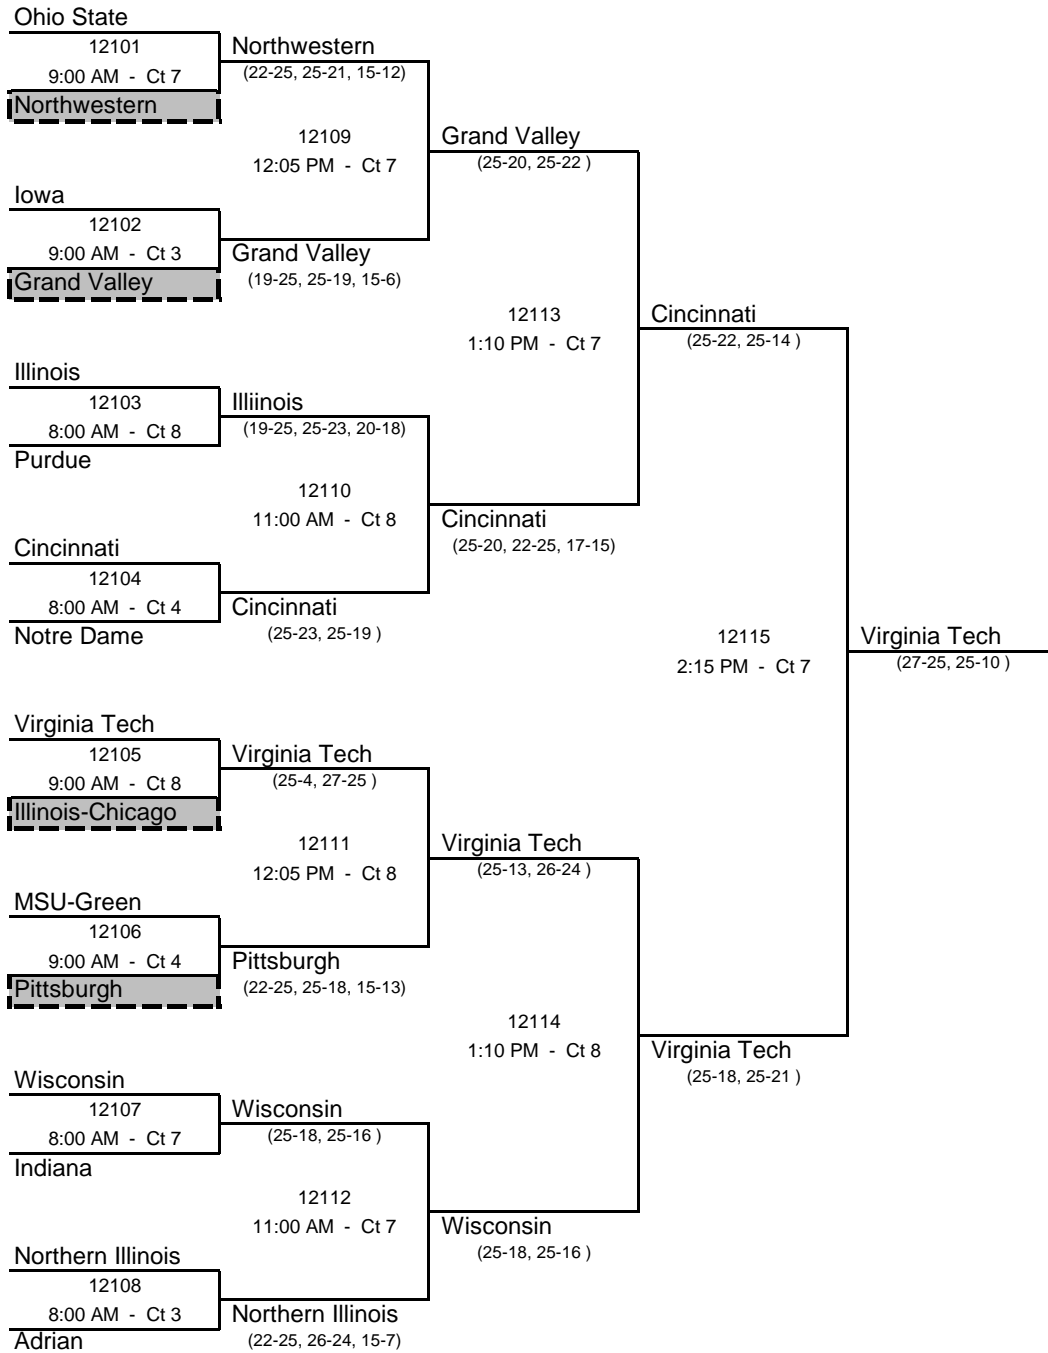

2013 Back to the Hardwood Classic

IM Sports West

Michigan State University
Sunday, November 11, 2012

Division 1 -- GOLD BRACKET

Boxed Teams Officiate at 8:00 AM

Updated: 4:20 PM -- Sunday, November 10, 2013

2013 Back to the Hardwood Classic
IM Sports West
Michigan State University
Sunday, November 11, 2012

Division 1 -- SILVER BRACKET

Boxed Teams Officiate at 8:00 AM

Division 1 -- BRONZE BRACKET

2013 Back to the Hardwood Classic