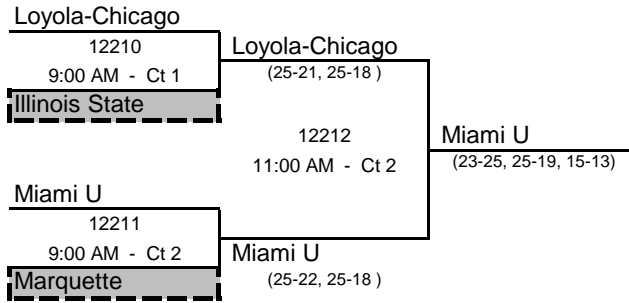

2013 Back to the Hardwood Classic

IM Sports West

Michigan State University
Sunday, November 11, 2012

Division 1 -- GOLD BRACKET

Boxed Teams Officiate at 8:00 AM

Updated: 4:20 PM -- Sunday, November 10, 2013

2013 Back to the Hardwood Classic
IM Sports West
Michigan State University
Sunday, November 11, 2012

Division 1 -- SILVER BRACKET

Boxed Teams Officiate at 8:00 AM

Division 1 -- BRONZE BRACKET

2013 Back to the Hardwood Classic

IM Sports West

Michigan State University

Sunday, November 11, 2012

Division 2 -- GOLD BRACKET

Updated: 4:20 PM -- Sunday, November 10, 2013

2013 Back to the Hardwood Classic

IM Sports West

Michigan State University