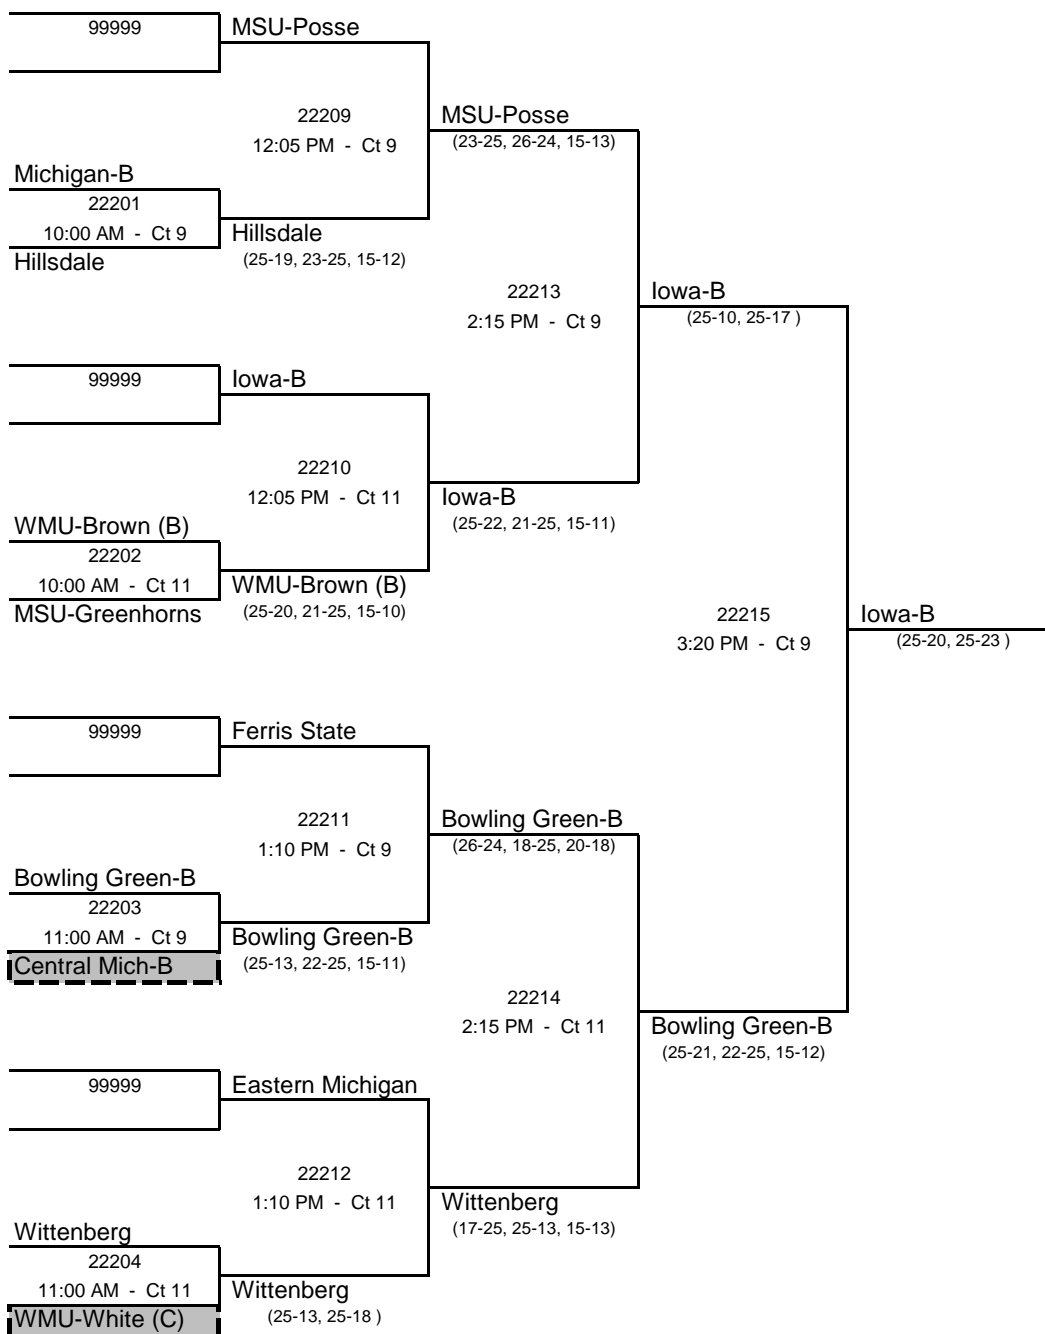

IM Sports West

Michigan State University

Sunday, November 11, 2012

Division 2 -- GOLD BRACKET

Updated: 4:20 PM -- Sunday, November 10, 2013

2013 Back to the Hardwood Classic

IM Sports West

Michigan State University

Sunday, November 11, 2012

Division 2 -- SILVER BRACKET

Boxed Teams Officiate at 10:00 AM

2013 Back to the Hardwood Classic

Division 1 -- Pool Play			<u>Match Record</u>			<u>Set Record</u>			<u>Points</u>		
			W	L	%	W	L	%	Won	Lost	Ratio
1	Group A	Ohio State	2	0	100%	4	1	80%	111	84	1.32
2		Notre Dame	2	0	100%	4	1	80%	106	90	1.18
3		Illinois-Chicago	1	1	50%	2	2	50%	90	76	1.18
4		Michigan	0	2	0%	2	4	33%	103	117	0.88
5		Ohio U	0	2	0%	0	4	0%	57	100	0.57
1	Pool B	Virginia Tech	3	0	100%	6	0	100%	152	111	1.37
2		Adrian	1	2	33%	3	4	43%	149	159	0.94
3		Won Playoff Set 25 - 23 Marquette	1	2	33%	2	4	33%	140	148	0.95
4		Indiana	1	2	33%	2	5	29%	137	160	0.86
1	Pool C	Illinois	3	0	100%	4	1	80%	113	74	1.53
2		Pittsburgh	2	1	67%	4	1	80%	117	95	1.23
3		Miami U	1	2	33%	2	5	29%	118	155	0.76
4		Northwestern	0	3	0%	3	6	33%	166	190	0.87
1	Pool D	Wisconsin	3	0	100%	6	2	75%	179	161	1.11
2		Grand Valley	2	1	67%	5	4	56%	187	174	1.07
3		Purdue	1	2	33%	4	5	44%	180	175	1.03
4		Alderson-Broaddus	0	3	0%	2	6	25%	140	176	0.80
1	Pool E	Cincinnati	3	0	100%	6	0	100%	157	132	1.19
2		Iowa	2	1	67%	4	4	50%	172	175	0.98
3		Loyola-Chicago	1	2	33%	3	5	38%	160	172	0.93
4		Illinois State	0	3	0%	2	6	25%	162	172	0.94
1	Pool F	Northern Illinois	3	0	100%	6	1	86%	166	132	1.26
2		MSU-Green	2	1	67%	5	2	71%	162	135	1.20
3		Army	1	2	33%	2	4	33%	124	138	0.90
4		Bowling Green	0	3	0%	0	6	0%	103	150	0.69
Updated: 3:07 PM -- Saturday, November 9, 2013											