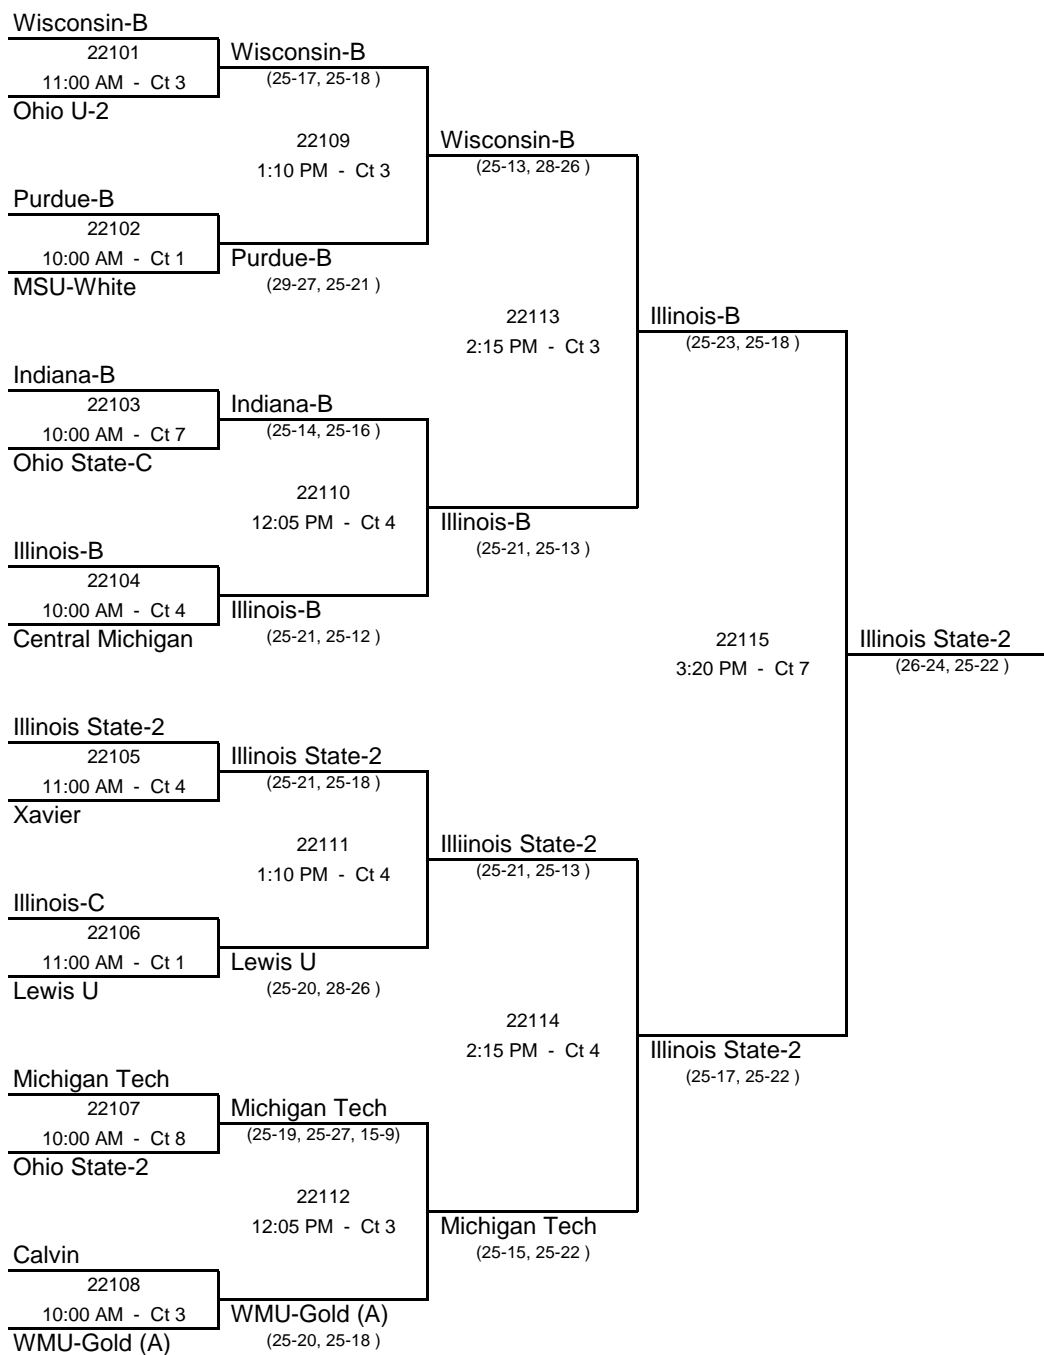

2013 Back to the Hardwood Classic

IM Sports West

Michigan State University
Sunday, November 11, 2012

Division 1 -- GOLD BRACKET

Boxed Teams Officiate at 8:00 AM

Updated: 4:20 PM -- Sunday, November 10, 2013

2013 Back to the Hardwood Classic
IM Sports West
Michigan State University
Sunday, November 11, 2012

Division 1 -- SILVER BRACKET

Boxed Teams Officiate at 8:00 AM

Division 1 -- BRONZE BRACKET

2013 Back to the Hardwood Classic

IM Sports West

Michigan State University

Sunday, November 11, 2012

Division 2 -- GOLD BRACKET

Updated: 4:20 PM -- Sunday, November 10, 2013

2013 Back to the Hardwood Classic

IM Sports West

Michigan State University