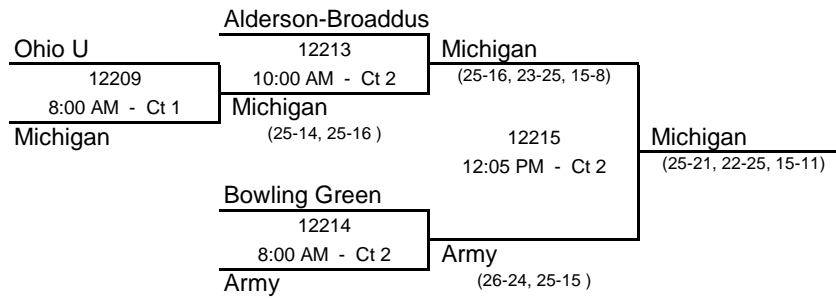

2013 Back to the Hardwood Classic

IM Sports West

Michigan State University
Sunday, November 11, 2012

Division 1 -- GOLD BRACKET

Boxed Teams Officiate at 8:00 AM

Updated: 4:20 PM -- Sunday, November 10, 2013

2013 Back to the Hardwood Classic
IM Sports West
Michigan State University
Sunday, November 11, 2012

Division 1 -- SILVER BRACKET

Boxed Teams Officiate at 8:00 AM

Division 1 -- BRONZE BRACKET

2013 Back to the Hardwood Classic

IM Sports West

Michigan State University

Sunday, November 11, 2012

Division 2 -- GOLD BRACKET

Updated: 4:20 PM -- Sunday, November 10, 2013

2013 Back to the Hardwood Classic

IM Sports West

Michigan State University