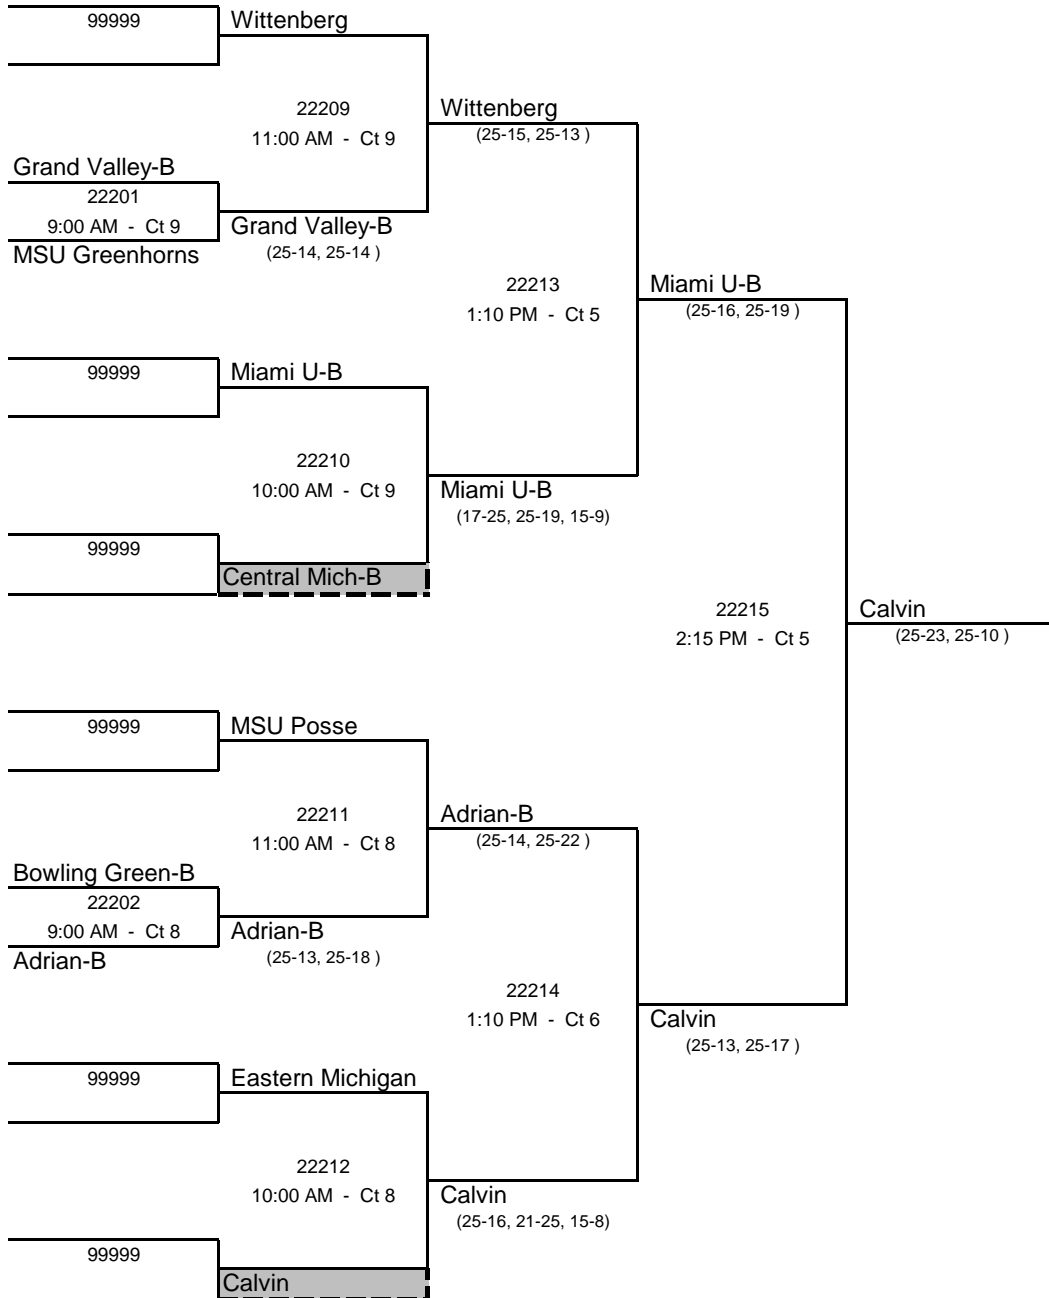

Division 2 -- GOLD BRACKET

Boxed Teams Officiate at 9:00 AM

Updated: 4:54 PM -- Sunday, November 11, 2012

2012 Back to the Hardwood Classic

IM Sports West

Michigan State University

Sunday, November 11, 2012

Division 2 -- SILVER BRACKET

Boxed Teams Officiate at 9:00 AM

2012 Back to the Hardwood Classic

<i>Division 1 -- Pool Play</i>			Match Record			Set Record			Points		
			W	L	%	W	L	%	Won	Lost	Ratio
1	Pool A	Notre Dame	3	0	100%	6	0	100%	150	90	1.67
2		Minnesota	2	1	67%	4	4	50%	158	167	0.95
3		SUNY-Buffalo	1	2	33%	3	4	43%	143	152	0.94
4		Central Michigan	0	3	0%	1	6	14%	119	161	0.74
1	Pool B	Virginia Tech	2	1	67%	5	3	63%	167	138	1.21
2		Iowa	2	1	67%	5	2	71%	155	144	1.08
3		Northern Illinois	1	2	33%	2	4	33%	124	145	0.86
4	Pool C	Alderson-Broadus	1	2	33%	2	5	29%	144	163	0.88
1		Ohio State	3	0	100%	6	1	86%	166	145	1.14
2		Illinois State	2	1	67%	5	3	63%	172	161	1.07
3		Loyola-Chicago	1	2	33%	2	5	29%	141	154	0.92
4	Pool D	Pittsburgh	0	3	0%	2	6	25%	161	180	0.89
1		Adrian	3	0	100%	6	2	75%	154	145	1.06
2		UW-Milwaukee	2	1	67%	5	2	71%	160	122	1.31
3	Pool E	Indiana	1	2	33%	3	4	43%	136	130	1.05
4		Bowling Green	0	3	0%	0	6	0%	97	150	0.65
1		Purdue	3	0	100%	6	0	100%	150	114	1.32
2		Grand Valley	2	1	67%	4	2	67%	136	129	1.05
3	Pool F	Illinois-B+	1	2	33%	2	4	33%	129	142	0.91
4		Miami U	0	3	0%	0	6	0%	120	150	0.80
1		Air Force	3	0	100%	6	2	75%	171	146	1.17
2		MSU Green	2	1	67%	5	2	71%	157	142	1.11
3		DePaul	1	2	33%	2	4	33%	129	140	0.92
4		Dayton	0	3	0%	1	6	14%	128	157	0.82
Updated: 2:28 PM -- Saturday, November 10, 2012											