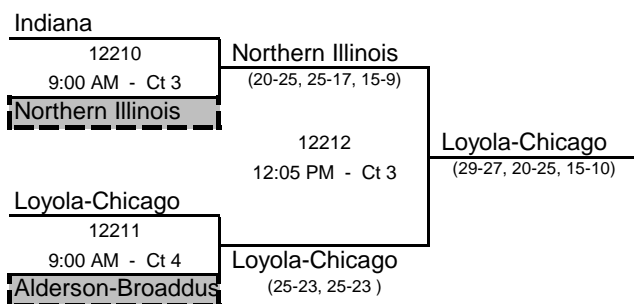

2012 Back to the Hardwood Classic

IM Sports West

Michigan State University

Sunday, November 11, 2012

Division 1 -- GOLD BRACKET

Boxed Teams Officiate at 8:00 AM

Updated: 4:54 PM -- Sunday, November 11, 2012

2012 *Back to the Hardwood Classic*

IM Sports West

Michigan State University

Sunday, November 11, 2012

Division 1 -- SILVER BRACKET

Division 1 -- BRONZE BRACKET

Boxed Teams Officiate at 8:00 AM

2012 Back to the Hardwood Classic
IM Sports West
 Michigan State University
 Sunday, November 11, 2012

Division 2 -- GOLD BRACKET

Boxed Teams Officiate at 9:00 AM

Updated: 4:54 PM -- Sunday, November 11, 2012

2012 Back to the Hardwood Classic

IM Sports West

Michigan State University

Sunday, November 11, 2012