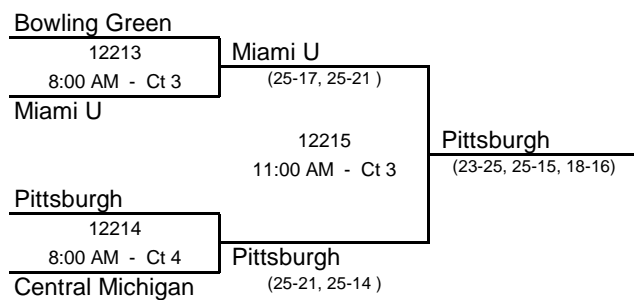

2012 Back to the Hardwood Classic

IM Sports West

Michigan State University

Sunday, November 11, 2012

Division 1 -- GOLD BRACKET

Boxed Teams Officiate at 8:00 AM

Updated: 4:54 PM -- Sunday, November 11, 2012

2012 *Back to the Hardwood Classic*

IM Sports West

Michigan State University

Sunday, November 11, 2012

Division 1 -- SILVER BRACKET

Division 1 -- BRONZE BRACKET

Boxed Teams Officiate at 8:00 AM

2012 Back to the Hardwood Classic
IM Sports West
 Michigan State University
 Sunday, November 11, 2012

Division 2 -- GOLD BRACKET

Boxed Teams Officiate at 9:00 AM

Updated: 4:54 PM -- Sunday, November 11, 2012

2012 Back to the Hardwood Classic

IM Sports West

Michigan State University

Sunday, November 11, 2012