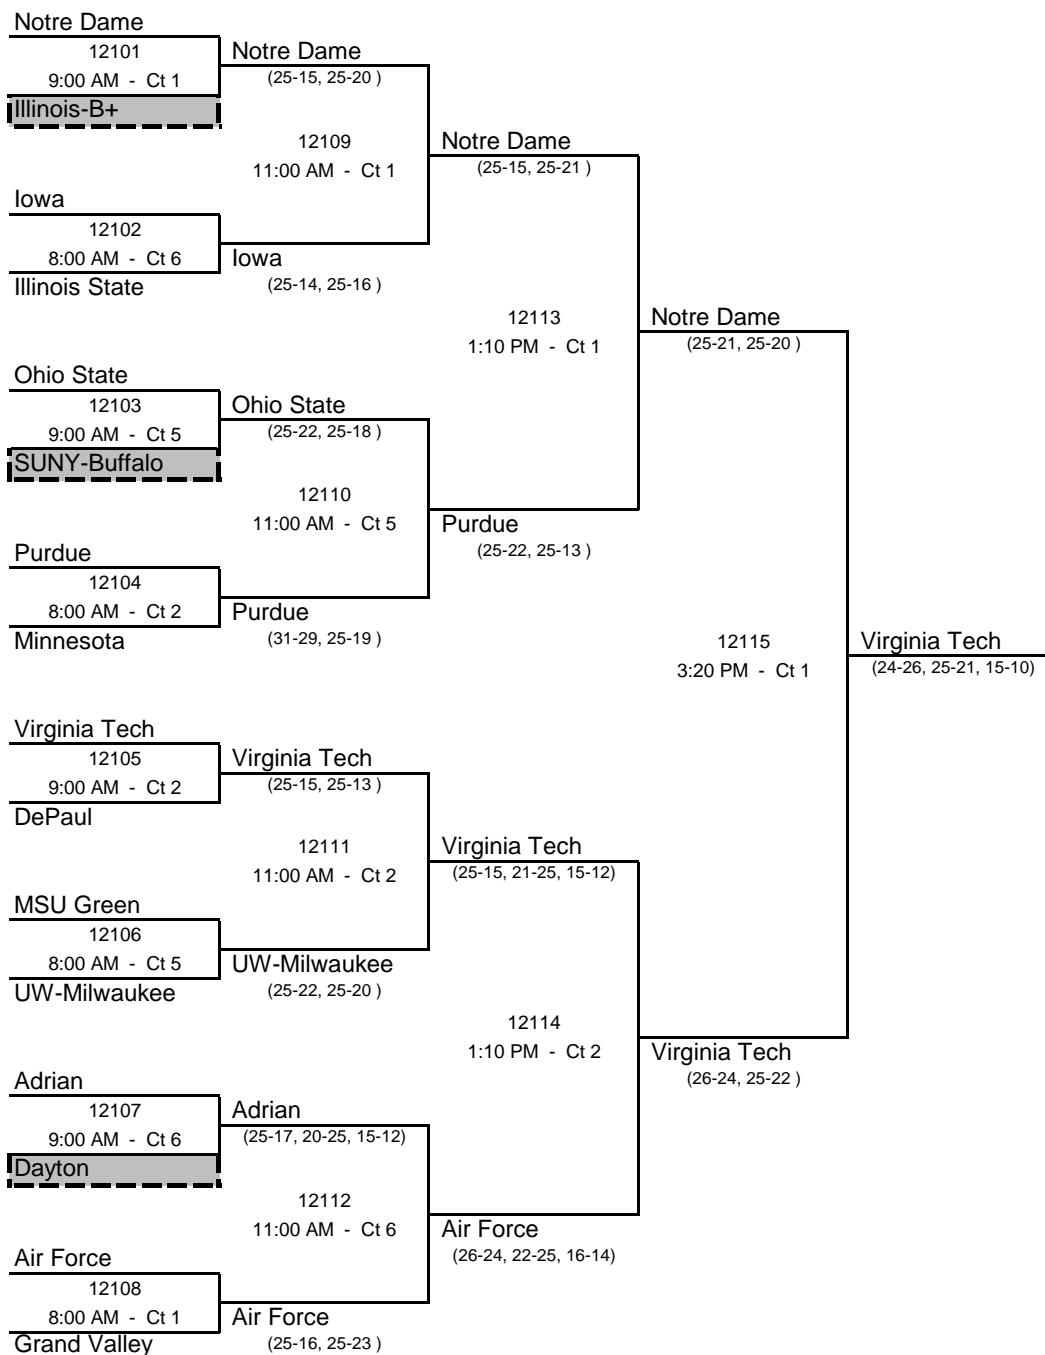

2012 Back to the Hardwood Classic

IM Sports West

Michigan State University

Sunday, November 11, 2012

Division 1 -- GOLD BRACKET

Boxed Teams Officiate at 8:00 AM

Updated: 4:54 PM -- Sunday, November 11, 2012

2012 *Back to the Hardwood Classic*

IM Sports West

Michigan State University

Sunday, November 11, 2012

Division 1 -- SILVER BRACKET

Division 1 -- BRONZE BRACKET

Boxed Teams Officiate at 8:00 AM

2012 Back to the Hardwood Classic
IM Sports West
 Michigan State University
 Sunday, November 11, 2012