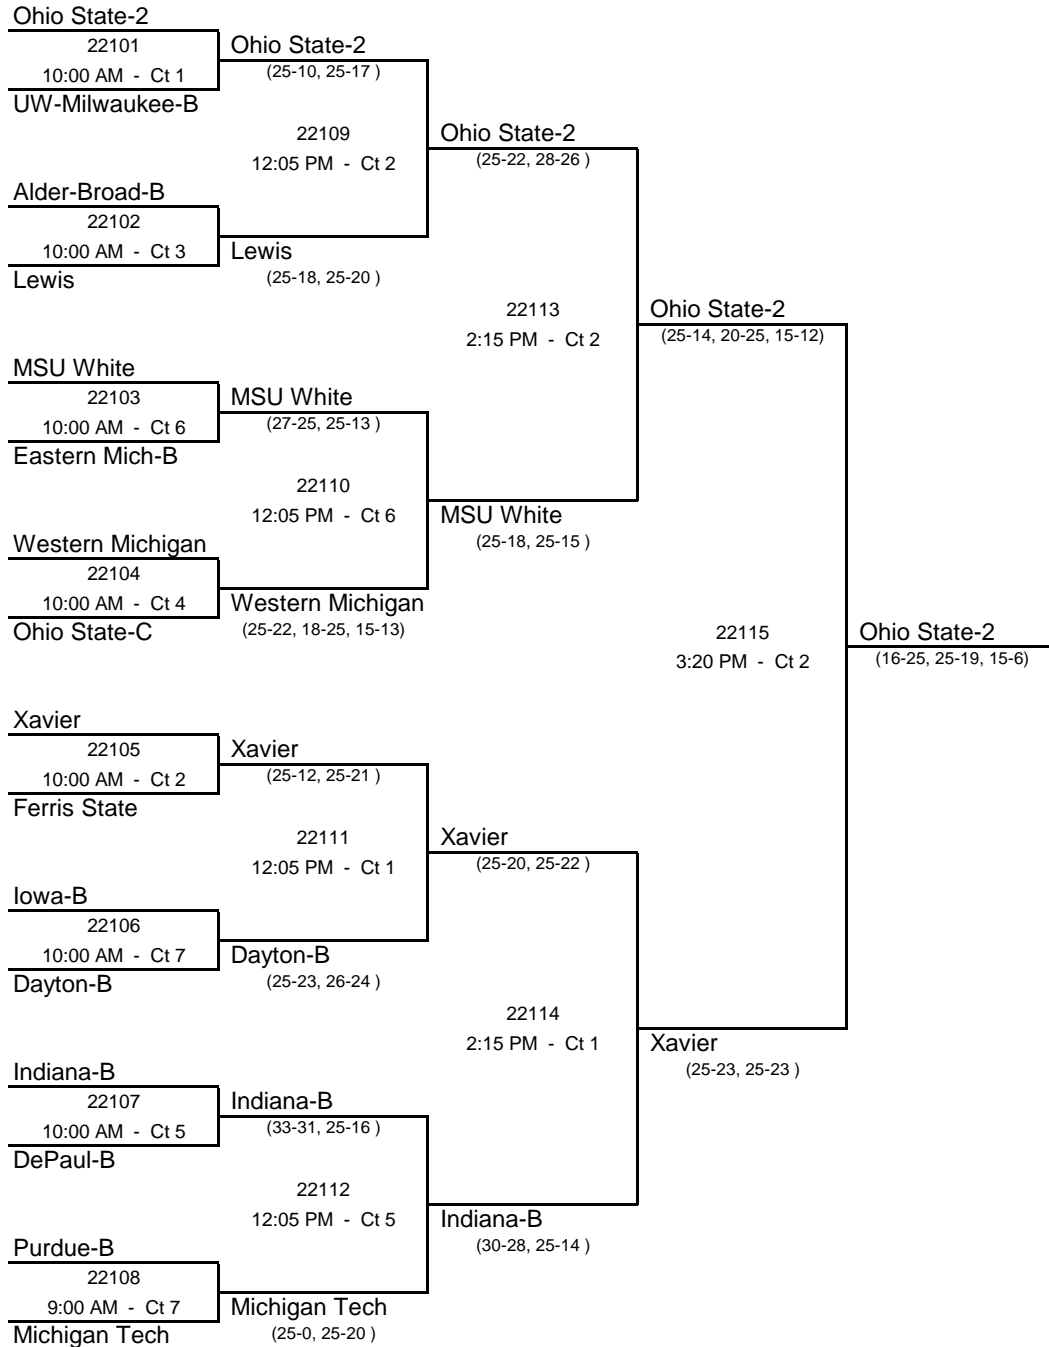

2012 Back to the Hardwood Classic

IM Sports West

Michigan State University

Sunday, November 11, 2012

Division 1 -- GOLD BRACKET

Boxed Teams Officiate at 8:00 AM

Updated: 4:54 PM -- Sunday, November 11, 2012

2012 *Back to the Hardwood Classic*

IM Sports West

Michigan State University

Sunday, November 11, 2012

Division 1 -- SILVER BRACKET

Division 1 -- BRONZE BRACKET

Boxed Teams Officiate at 8:00 AM

2012 Back to the Hardwood Classic
IM Sports West
 Michigan State University
 Sunday, November 11, 2012

Division 2 -- GOLD BRACKET

Boxed Teams Officiate at 9:00 AM

Updated: 4:54 PM -- Sunday, November 11, 2012

2012 Back to the Hardwood Classic

IM Sports West

Michigan State University

Sunday, November 11, 2012