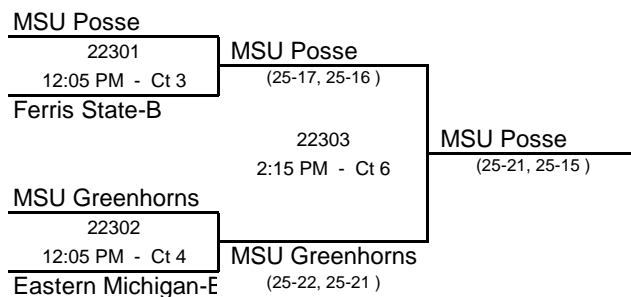

Sunday, November 13, 2011

Division 1 -- SILVER BRACKET

Boxed Teams Officiate at 9:00 AM

2011 Back to the Hardwood Classic
IM Sports West
 Michigan State University
 Sunday, November 13, 2011

Division 2 -- GOLD BRACKET

Updated: 5:33 PM -- Sunday, November 13, 2011

2011 *Back to the Hardwood Classic*

IM Sports West

Michigan State University

Sunday, November 13, 2011

Division 2 -- SILVER BRACKET

Division 2 -- BRONZE BRACKET