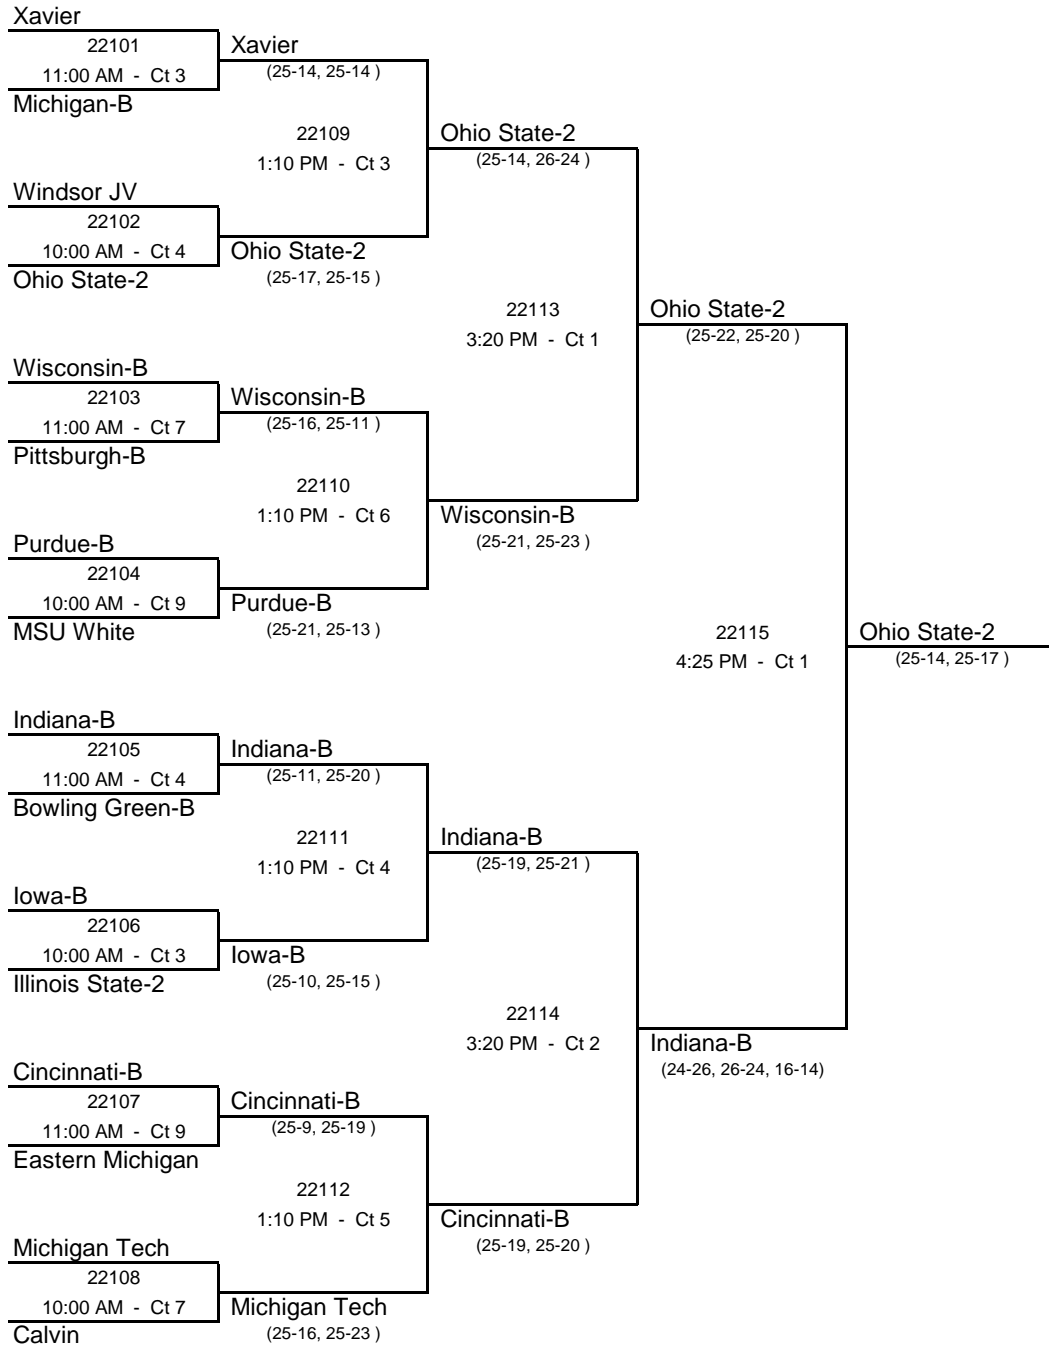

2011 *Back to the Hardwood Classic*

IM Sports West

Michigan State University
Sunday, November 13, 2011

Division 1 -- GOLD BRACKET

2011 *Back to the Hardwood Classic*

IM Sports West

Michigan State University

Sunday, November 13, 2011

Division 1 -- SILVER BRACKET

Boxed Teams Officiate at 9:00 AM

2011 Back to the Hardwood Classic
IM Sports West
 Michigan State University
 Sunday, November 13, 2011

Division 2 -- GOLD BRACKET

Updated: 5:33 PM -- Sunday, November 13, 2011

2011 *Back to the Hardwood Classic*

IM Sports West

Michigan State University

Sunday, November 13, 2011

Division 2 -- SILVER BRACKET

Division 2 -- BRONZE BRACKET