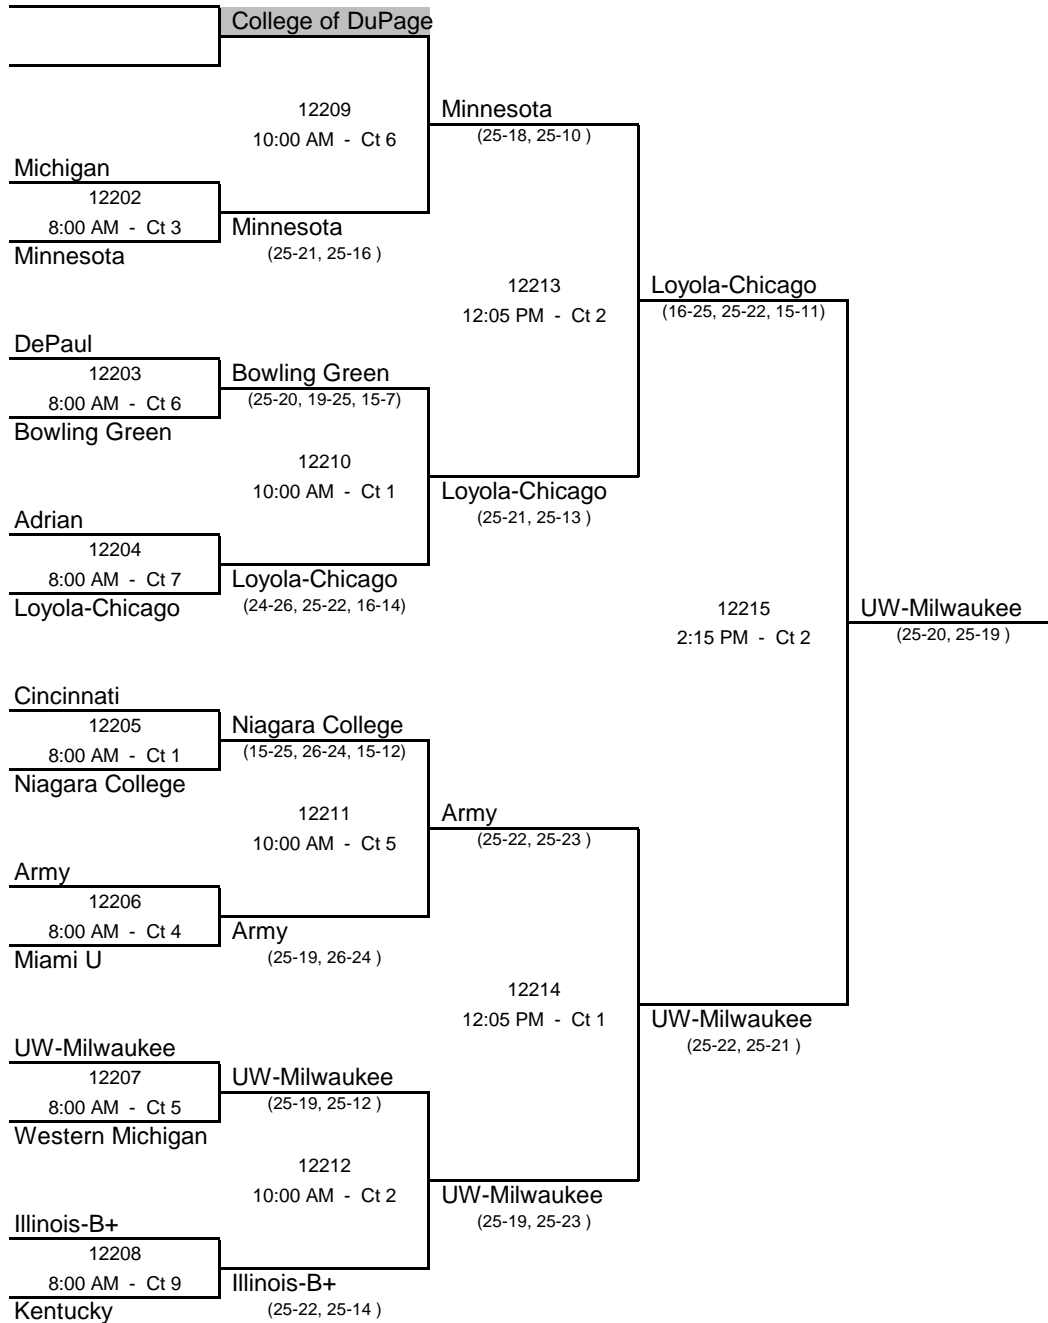

2011 *Back to the Hardwood Classic*

IM Sports West

Michigan State University
Sunday, November 13, 2011

Division 1 -- GOLD BRACKET

2011 *Back to the Hardwood Classic*

IM Sports West

Michigan State University

Sunday, November 13, 2011

Division 1 -- SILVER BRACKET

Boxed Teams Officiate at 9:00 AM

2011 Back to the Hardwood Classic
IM Sports West
 Michigan State University
 Sunday, November 13, 2011

Division 2 -- GOLD BRACKET

Updated: 5:33 PM -- Sunday, November 13, 2011

2011 *Back to the Hardwood Classic*

IM Sports West

Michigan State University

Sunday, November 13, 2011

Division 2 -- SILVER BRACKET

Division 2 -- BRONZE BRACKET