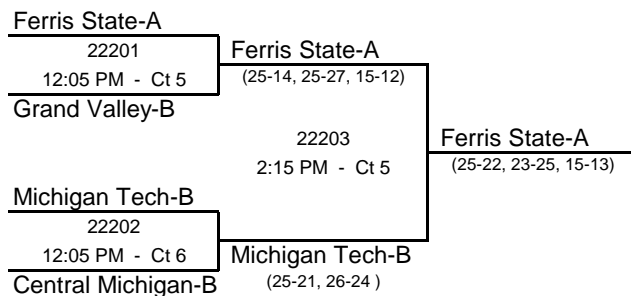

Updated: 5:33 PM -- Sunday, November 13, 2011

2011 *Back to the Hardwood Classic*

IM Sports West

Michigan State University

Sunday, November 13, 2011

Division 2 -- SILVER BRACKET

Division 2 -- BRONZE BRACKET