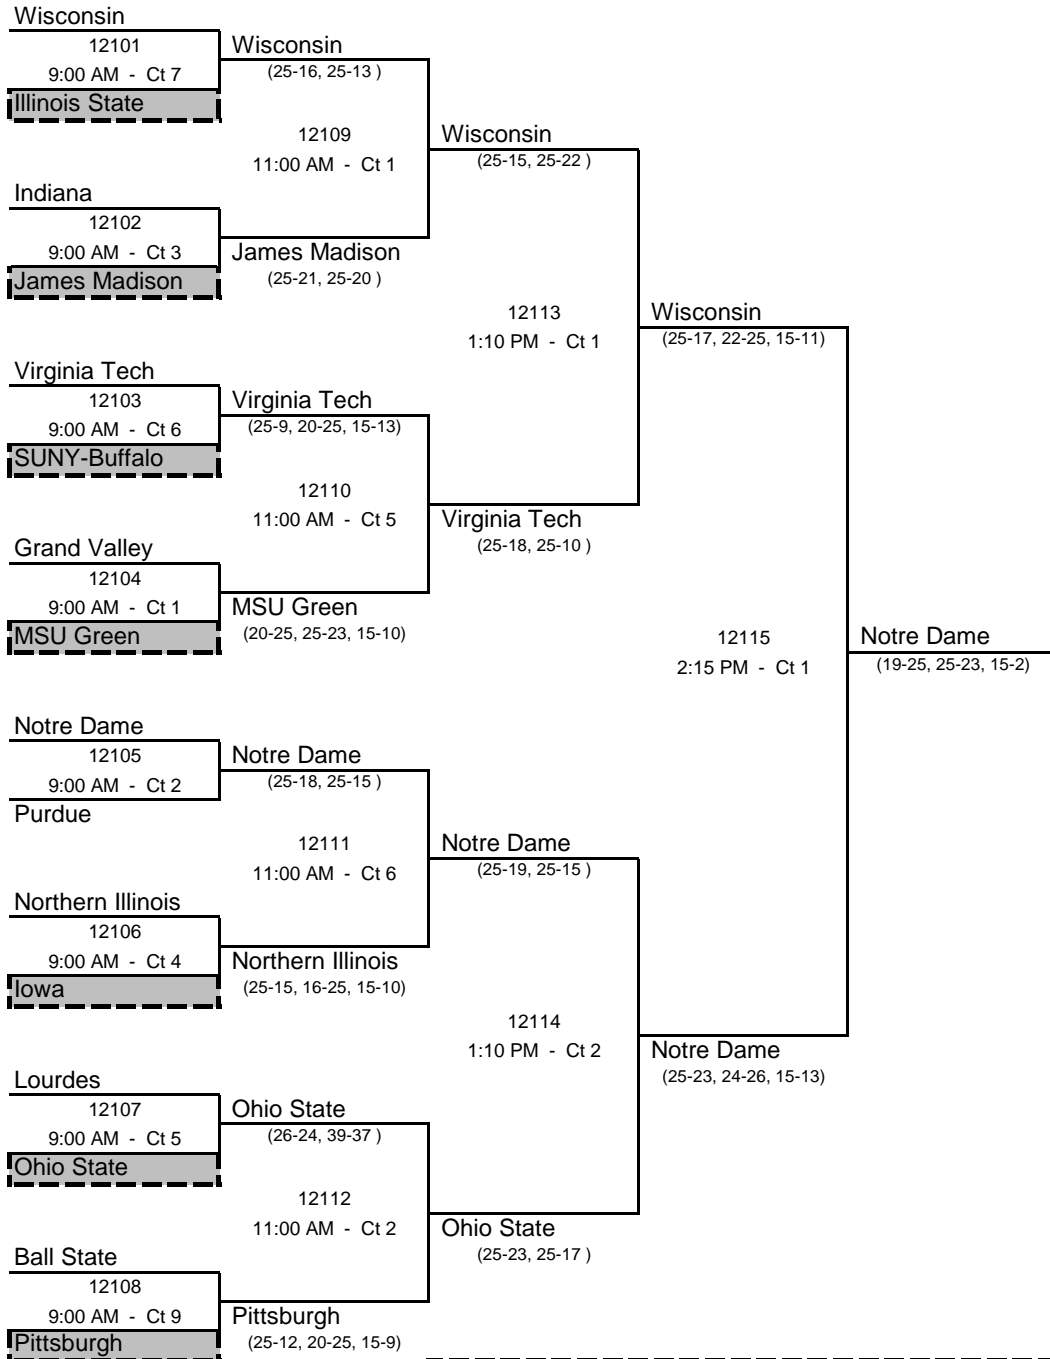

2011 *Back to the Hardwood Classic*

IM Sports West

Michigan State University
Sunday, November 13, 2011

Division 1 -- GOLD BRACKET

2011 *Back to the Hardwood Classic*

IM Sports West

Michigan State University

Sunday, November 13, 2011

Division 1 -- SILVER BRACKET

Boxed Teams Officiate at 9:00 AM

2011 Back to the Hardwood Classic
IM Sports West
 Michigan State University
 Sunday, November 13, 2011

Division 2 -- GOLD BRACKET