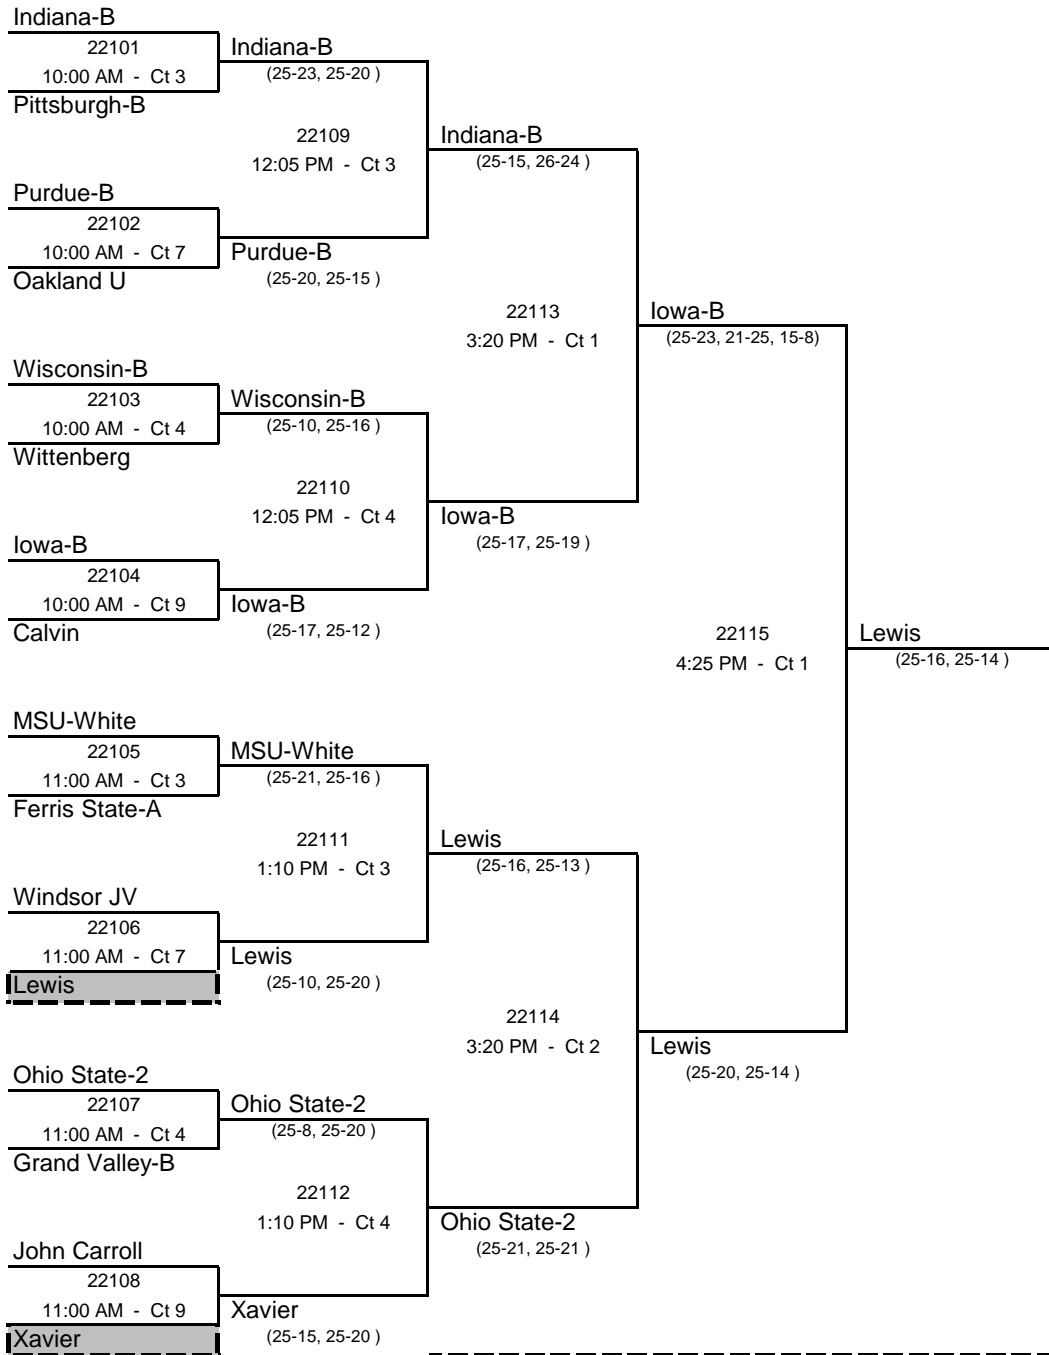

Michigan State University

Sunday, November 14, 2010

Division 1 -- SILVER BRACKET

2010 Back to the Hardwood Classic IM Sports West

Michigan State University
Sunday, November 14, 2010

Division 2 -- GOLD BRACKET

Boxed Teams Officiate at 10:00 AM

2010 Back to the Hardwood Classic IM Sports West

Michigan State University
Sunday, November 14, 2010

Division 2 -- SILVER BRACKET

2010 Back to the Hardwood Classic

Division 1 -- Pool Play			<u>Match Record</u>			<u>Set Record</u>			<u>Points</u>		
			W	L	%	W	L	%	Won	Lost	Ratio
1	Pool A	SUNY-Buffalo	2	1	67%	4	4	50%	171	160	1.07
2		Ohio State	2	1	67%	5	3	63%	163	155	1.05
3		Illinois State	1	2	33%	4	4	50%	160	166	0.96
4		Michigan	1	2	33%	2	4	33%	134	147	0.91
1	Pool B	Wisconsin	3	0	100%	6	0	100%	151	97	1.56
2		Pittsburgh	2	1	67%	4	3	57%	148	141	1.05
3		Ball State	1	2	33%	3	4	43%	143	151	0.95
4		Ohio U	0	3	0%	0	6	0%	97	150	0.65
1	Pool C	Penn State	3	0	100%	6	0	100%	150	100	1.50
2		Purdue	2	1	67%	4	2	67%	135	112	1.21
3		Miami U	1	2	33%	2	4	33%	130	129	1.01
4		Central Michigan	0	3	0%	0	6	0%	76	150	0.51
1	Pool D	Connecticut	3	0	100%	6	1	86%	161	121	1.33
2		MSU-Green	2	1	67%	5	2	71%	148	127	1.17
3		Western Michigan	1	2	33%	2	4	33%	108	136	0.79
4		Iowa State	0	3	0%	0	6	0%	117	150	0.78
1	Pool E	Northern Illinois	2	0	100%	4	2	67%	127	117	1.09
2		Virginia Tech	1	1	50%	3	3	50%	124	122	1.02
3		Indiana	0	2	0%	2	4	33%	112	124	0.90
1	Pool F	UW-Milwaukee	2	0	100%	4	1	80%	112	97	1.15
2		Dayton	1	1	50%	2	2	50%	89	91	0.98
3		Minnesota	0	2	0%	1	4	20%	99	112	0.88
1	Pool G	Grand Valley	2	0	100%	4	1	80%	112	101	1.11
2		Illinois	1	1	50%	3	2	60%	108	98	1.10
3		Bowling Green	0	2	0%	0	4	0%	80	101	0.79
1	Pool H	Cincinnati	2	0	100%	4	1	80%	106	97	1.09
2		Iowa	1	1	50%	3	3	50%	116	117	0.99
3		Loyola-Chicago	0	2	0%	1	4	20%	102	110	0.93
									Updated: 9:19 PM -- Saturday, Nov 13, 2010		