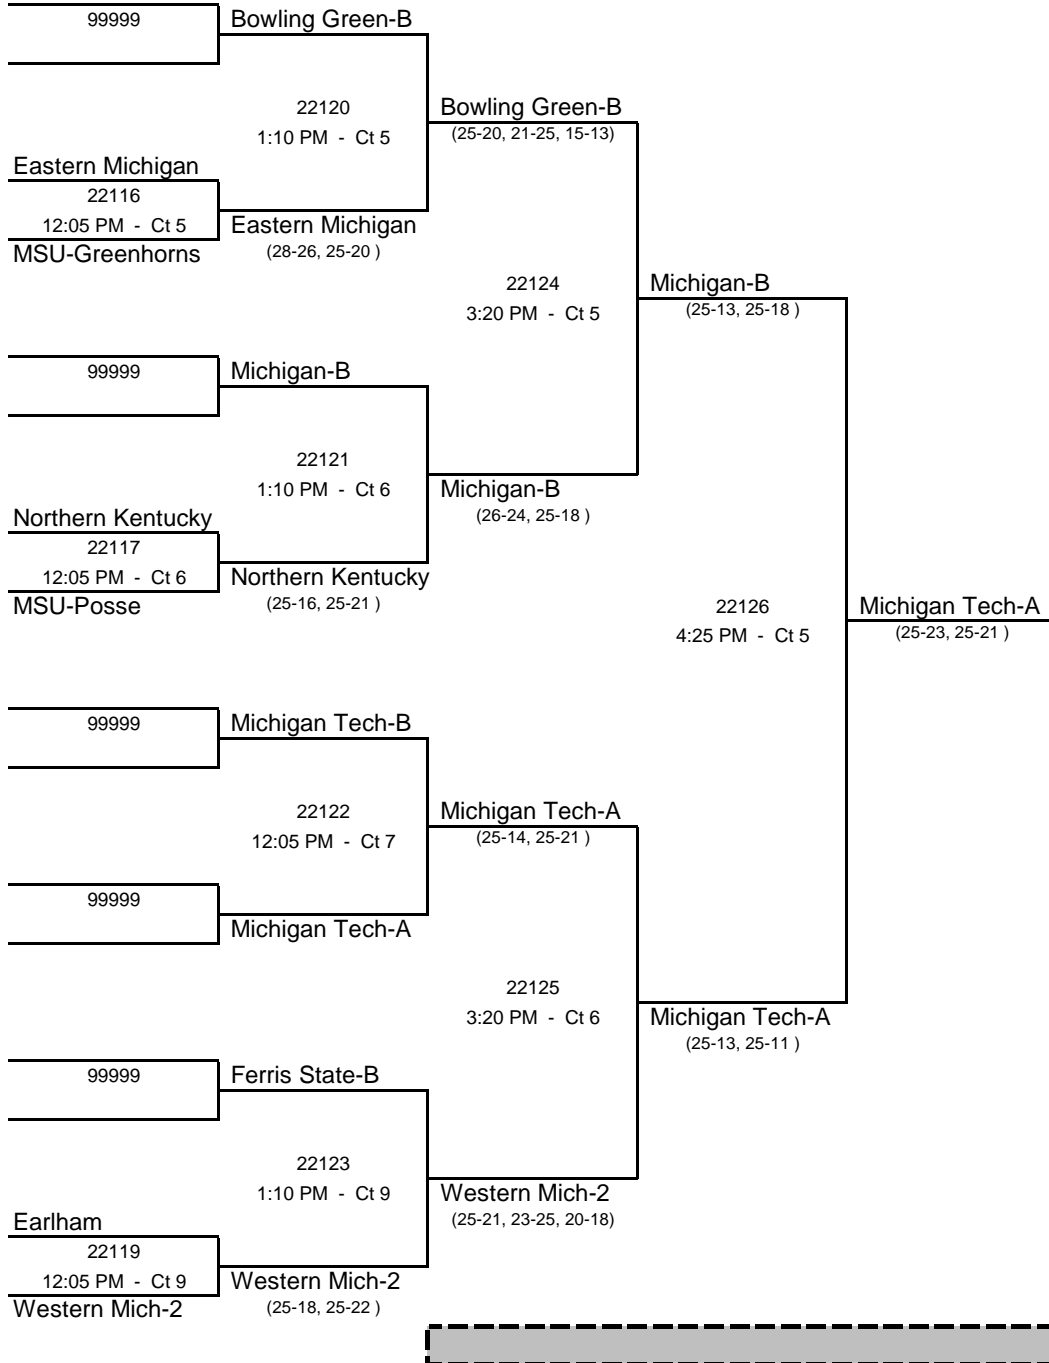

Michigan State University

Sunday, November 14, 2010

Division 1 -- SILVER BRACKET

2010 Back to the Hardwood Classic IM Sports West

Michigan State University
Sunday, November 14, 2010

Division 2 -- GOLD BRACKET

Boxed Teams Officiate at 10:00 AM

2010 Back to the Hardwood Classic IM Sports West

Michigan State University
Sunday, November 14, 2010

Division 2 -- SILVER BRACKET

2010 Back to the Hardwood Classic

Division 1 -- Pool Play			<u>Match Record</u>			<u>Set Record</u>			<u>Points</u>		
			W	L	%	W	L	%	Won	Lost	Ratio
1	Pool A	SUNY-Buffalo	2	1	67%	4	4	50%	171	160	1.07
2		Ohio State	2	1	67%	5	3	63%	163	155	1.05
3		Illinois State	1	2	33%	4	4	50%	160	166	0.96
4		Michigan	1	2	33%	2	4	33%	134	147	0.91
1	Pool B	Wisconsin	3	0	100%	6	0	100%	151	97	1.56
2		Pittsburgh	2	1	67%	4	3	57%	148	141	1.05
3		Ball State	1	2	33%	3	4	43%	143	151	0.95
4		Ohio U	0	3	0%	0	6	0%	97	150	0.65
1	Pool C	Penn State	3	0	100%	6	0	100%	150	100	1.50
2		Purdue	2	1	67%	4	2	67%	135	112	1.21
3		Miami U	1	2	33%	2	4	33%	130	129	1.01
4		Central Michigan	0	3	0%	0	6	0%	76	150	0.51
1	Pool D	Connecticut	3	0	100%	6	1	86%	161	121	1.33
2		MSU-Green	2	1	67%	5	2	71%	148	127	1.17
3		Western Michigan	1	2	33%	2	4	33%	108	136	0.79
4		Iowa State	0	3	0%	0	6	0%	117	150	0.78
1	Pool E	Northern Illinois	2	0	100%	4	2	67%	127	117	1.09
2		Virginia Tech	1	1	50%	3	3	50%	124	122	1.02
3		Indiana	0	2	0%	2	4	33%	112	124	0.90
1	Pool F	UW-Milwaukee	2	0	100%	4	1	80%	112	97	1.15
2		Dayton	1	1	50%	2	2	50%	89	91	0.98
3		Minnesota	0	2	0%	1	4	20%	99	112	0.88
1	Pool G	Grand Valley	2	0	100%	4	1	80%	112	101	1.11
2		Illinois	1	1	50%	3	2	60%	108	98	1.10
3		Bowling Green	0	2	0%	0	4	0%	80	101	0.79
1	Pool H	Cincinnati	2	0	100%	4	1	80%	106	97	1.09
2		Iowa	1	1	50%	3	3	50%	116	117	0.99
3		Loyola-Chicago	0	2	0%	1	4	20%	102	110	0.93
									Updated: 9:19 PM -- Saturday, Nov 13, 2010		