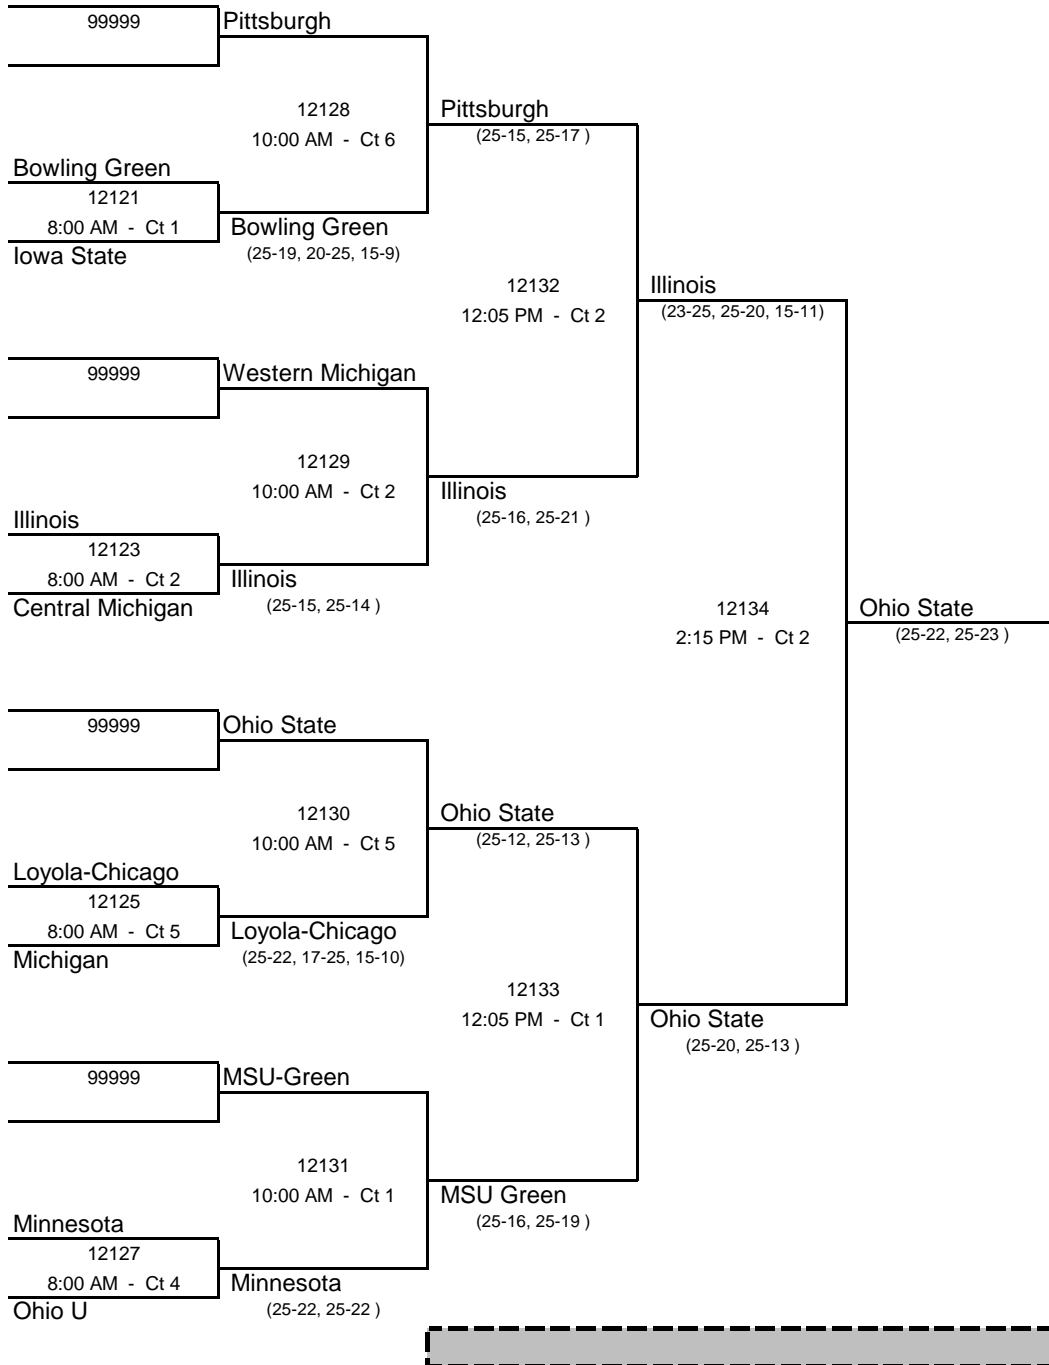

2010 Back to the Hardwood Classic IM Sports West

Michigan State University
Sunday, November 14, 2010

Division 1 -- GOLD BRACKET

Boxed Teams Officiate at 8:00 AM

2010 Back to the Hardwood Classic

IM Sports West

Michigan State University

Sunday, November 14, 2010

Division 1 -- SILVER BRACKET

2010 Back to the Hardwood Classic IM Sports West

Michigan State University
Sunday, November 14, 2010

Division 2 -- GOLD BRACKET