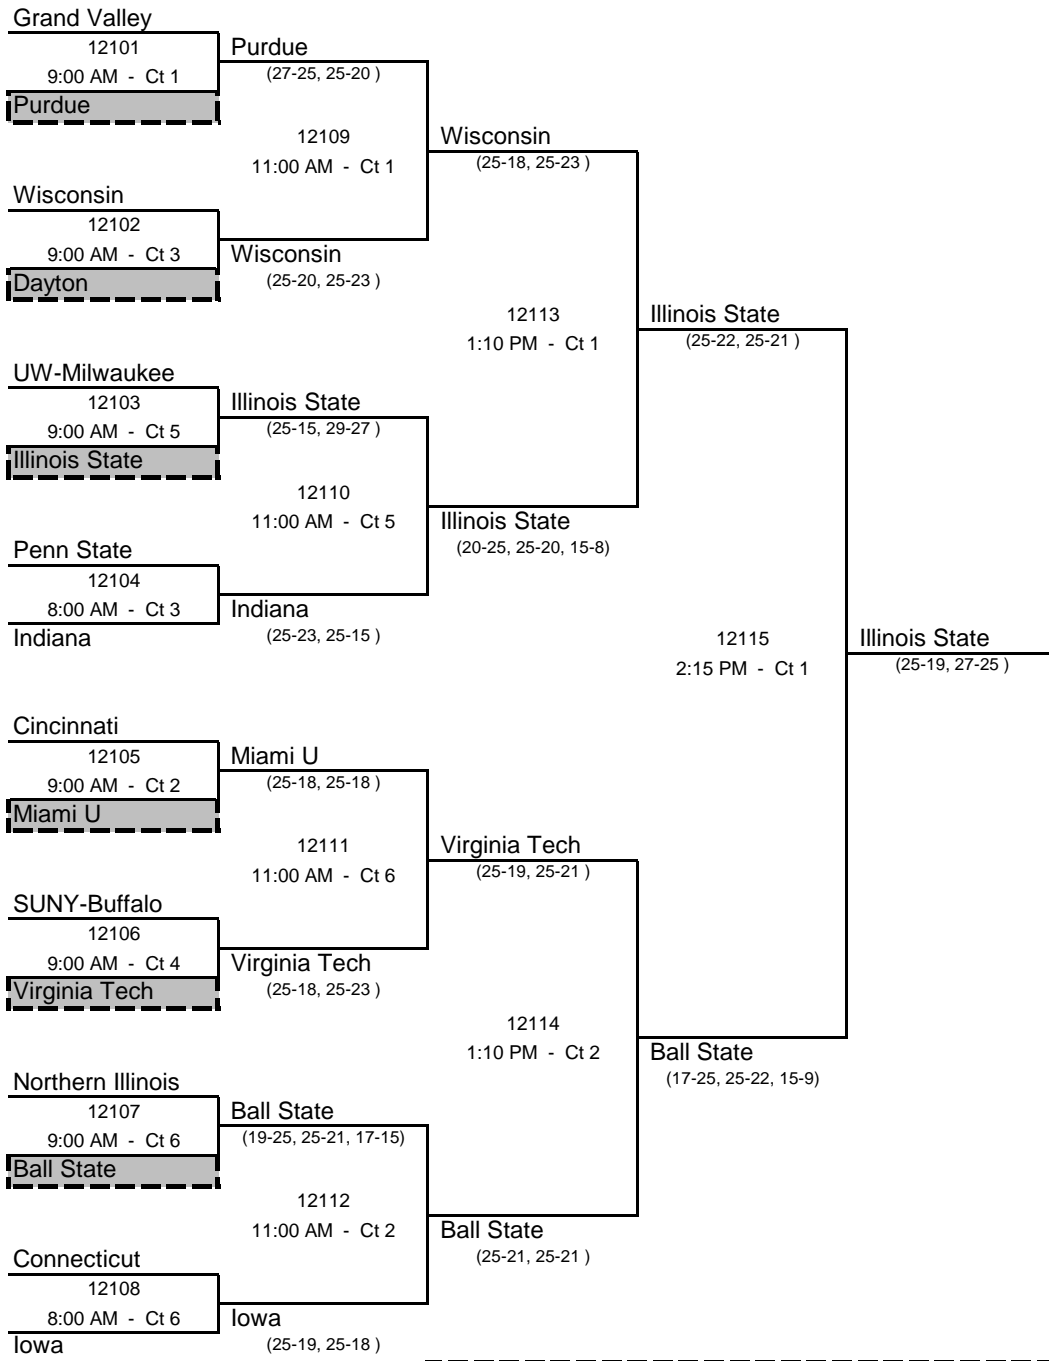

2010 Back to the Hardwood Classic IM Sports West

Michigan State University
Sunday, November 14, 2010

Division 1 -- GOLD BRACKET

Boxed Teams Officiate at 8:00 AM

2010 Back to the Hardwood Classic

IM Sports West

Michigan State University

Sunday, November 14, 2010

Division 1 -- SILVER BRACKET

2010 Back to the Hardwood Classic IM Sports West

Michigan State University
Sunday, November 14, 2010

Division 2 -- GOLD BRACKET