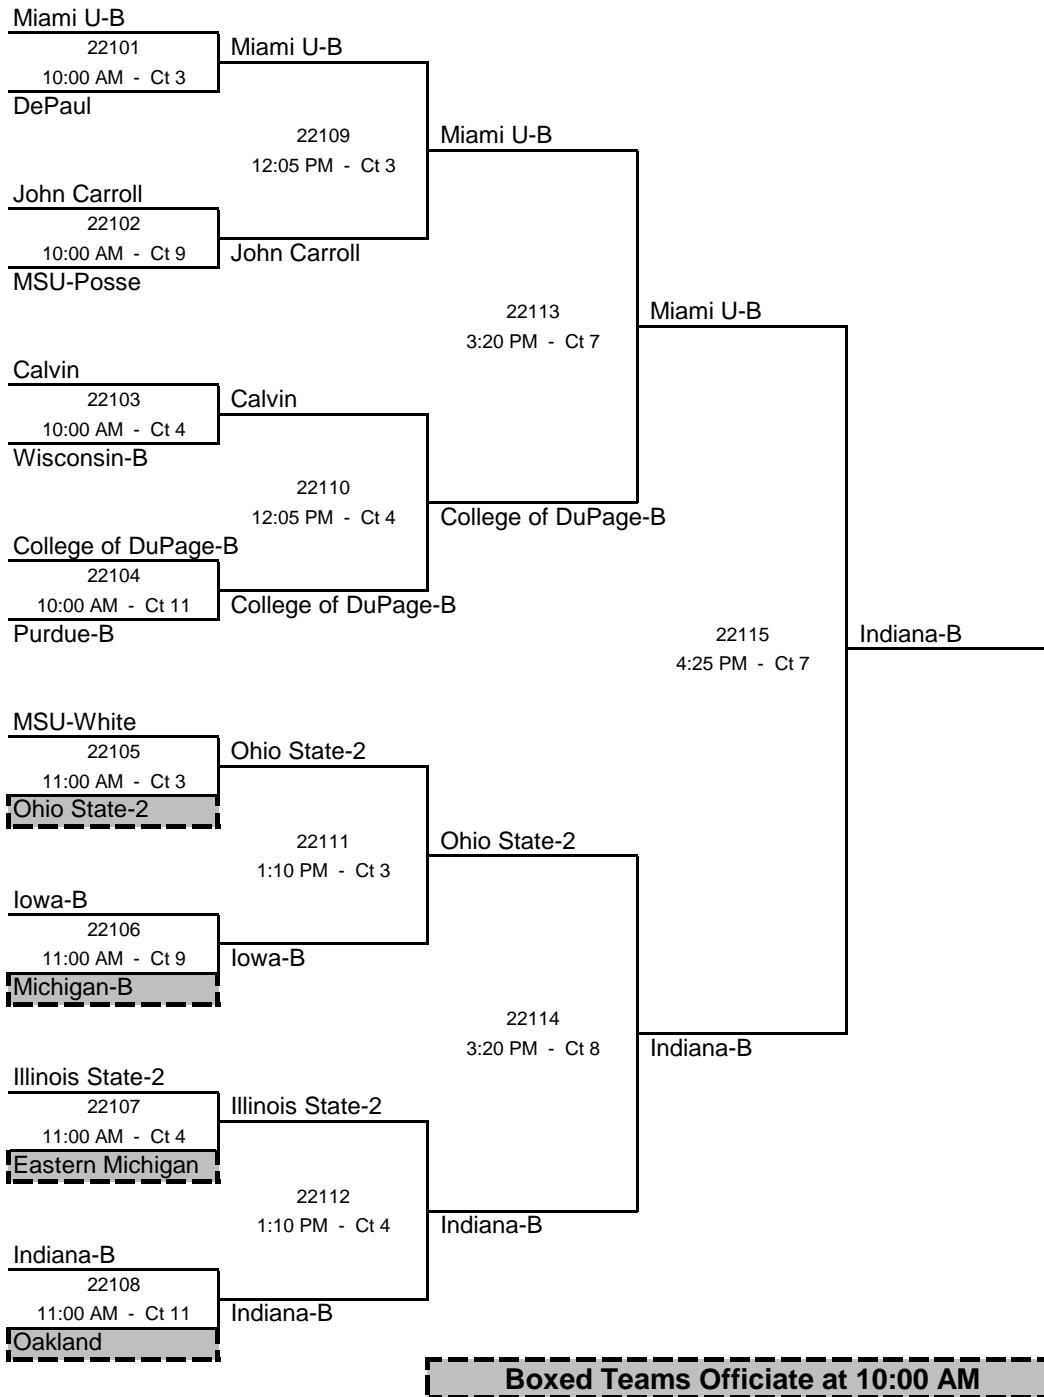

2009 Back to the Hardwood Classic

IM Sports West

Michigan State University

Sunday, November 15, 2009

Division 2 -- GOLD BRACKET