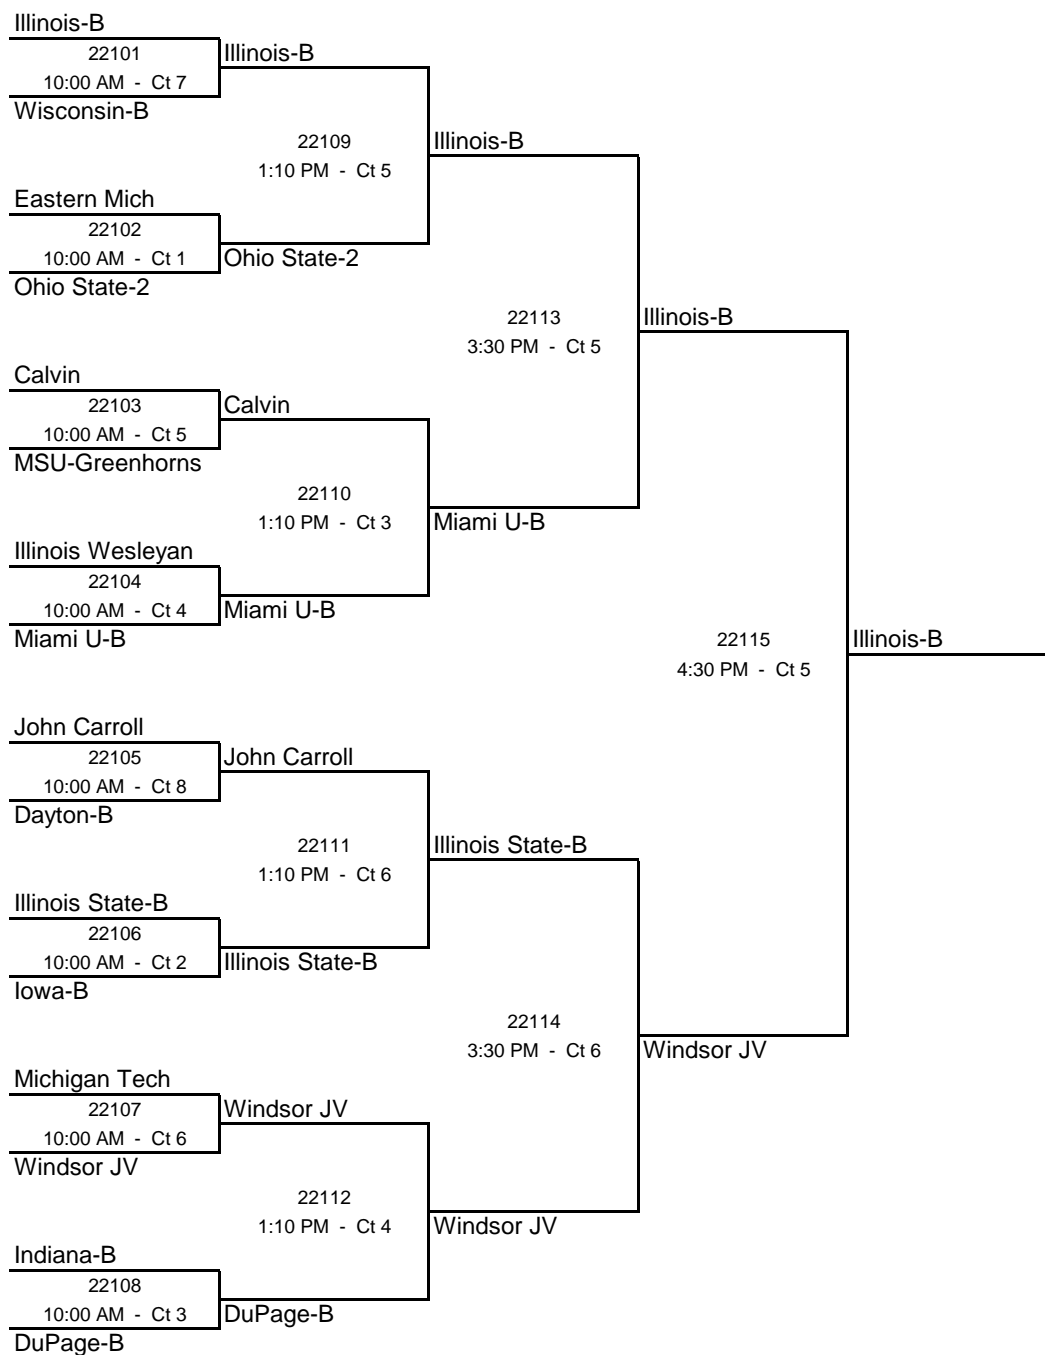

Updated: 5:05 PM -- Sunday, November 16, 2008

2008 Back to the Hardwood Classic

IM Sports West

Michigan State University

Sunday, November 16, 2008

Division 2 -- GOLD BRACKET