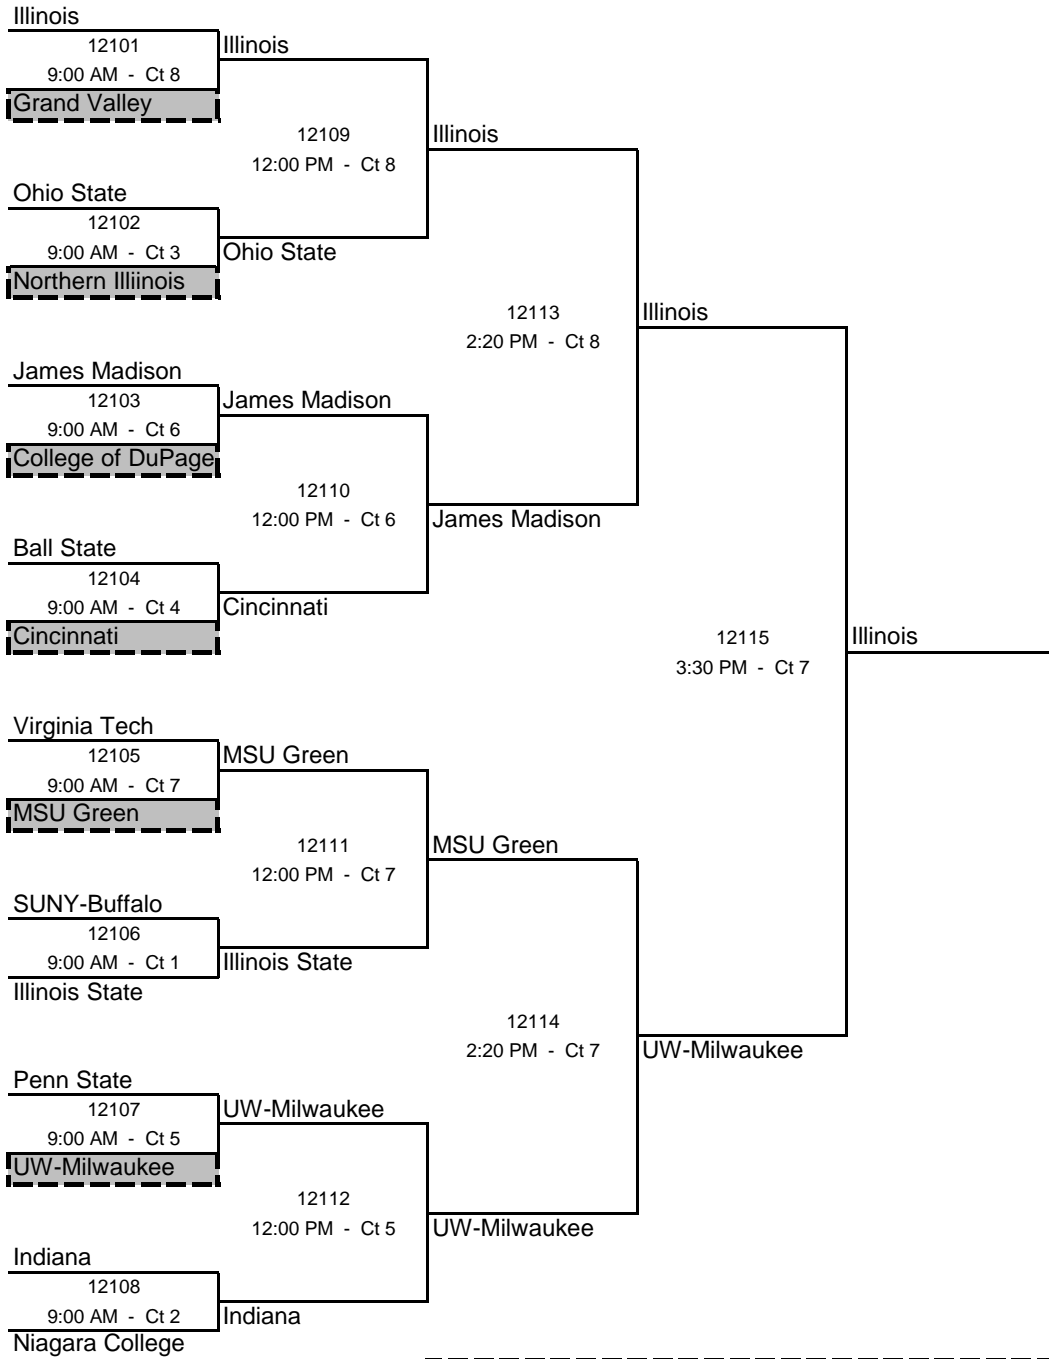

2008 Back to the Hardwood Classic

IM Sports West

Michigan State University
Sunday, November 16, 2008

Division 1 -- GOLD BRACKET

Boxed Teams Officiate at 8:00 AM

Updated: 5:05 PM -- Sunday, November 16, 2008

2008 Back to the Hardwood Classic IM Sports West

Michigan State University
Sunday, November 16, 2008

Division 1 -- SILVER BRACKET

Updated: 5:05 PM -- Sunday, November 16, 2008

2008 Back to the Hardwood Classic

IM Sports West

Michigan State University

Sunday, November 16, 2008

Division 2 -- GOLD BRACKET

Updated: 5:05 PM -- Sunday, November 16, 2008

2008 Back to the Hardwood Classic

IM Sports West

Michigan State University