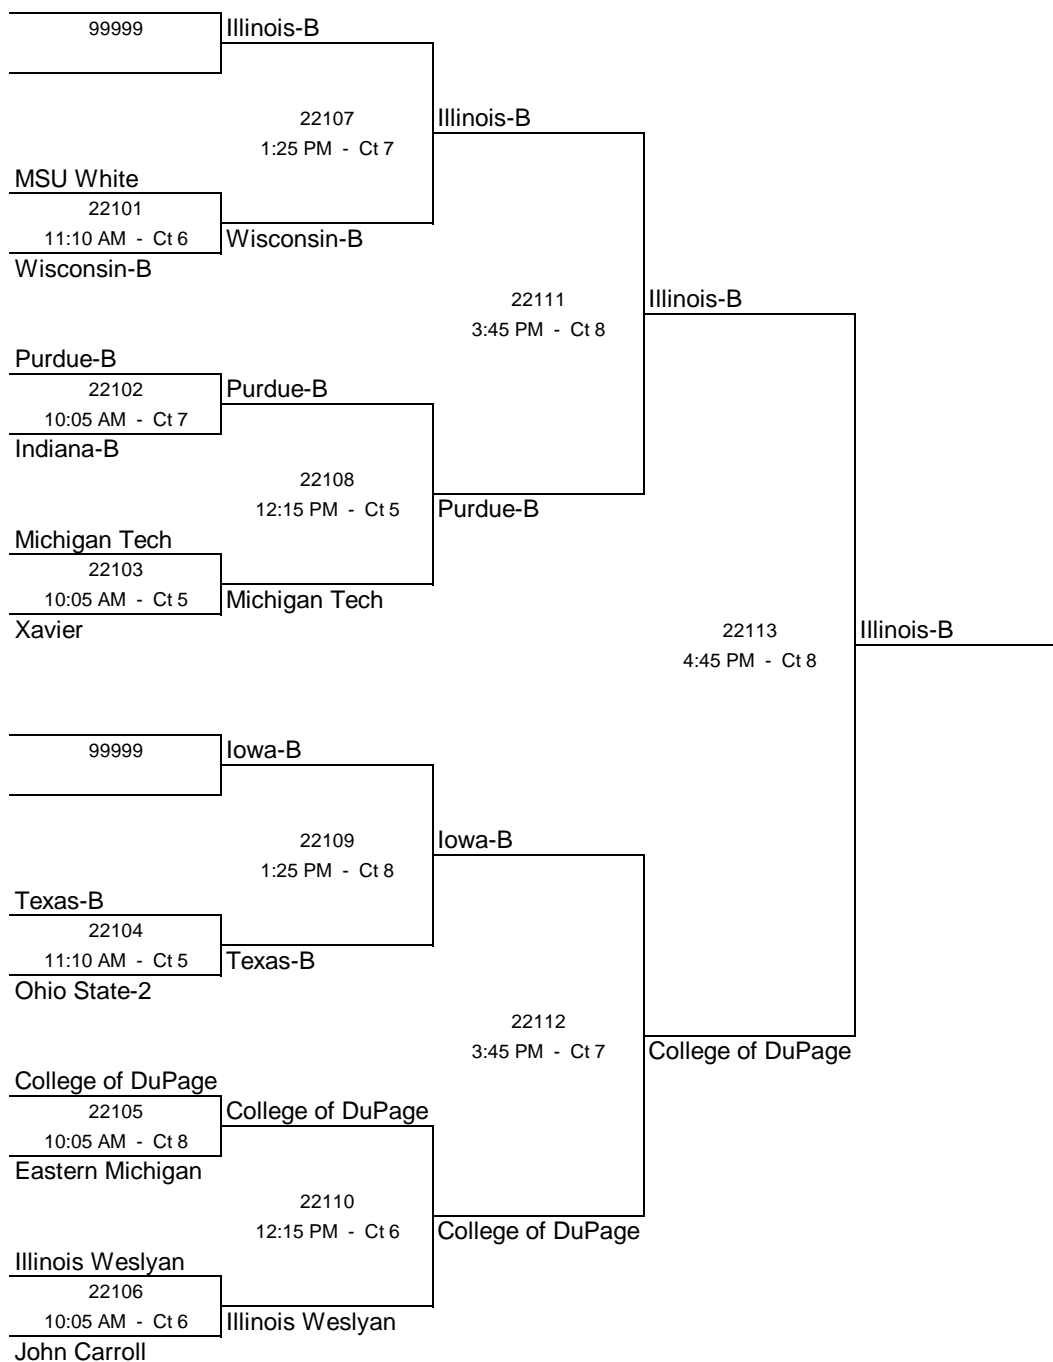

2007 Spartan *Back to the Hardwood* Classic

IM Sports West

Michigan State University
Sunday, November 11, 2007

Division 2 -- GOLD BRACKET