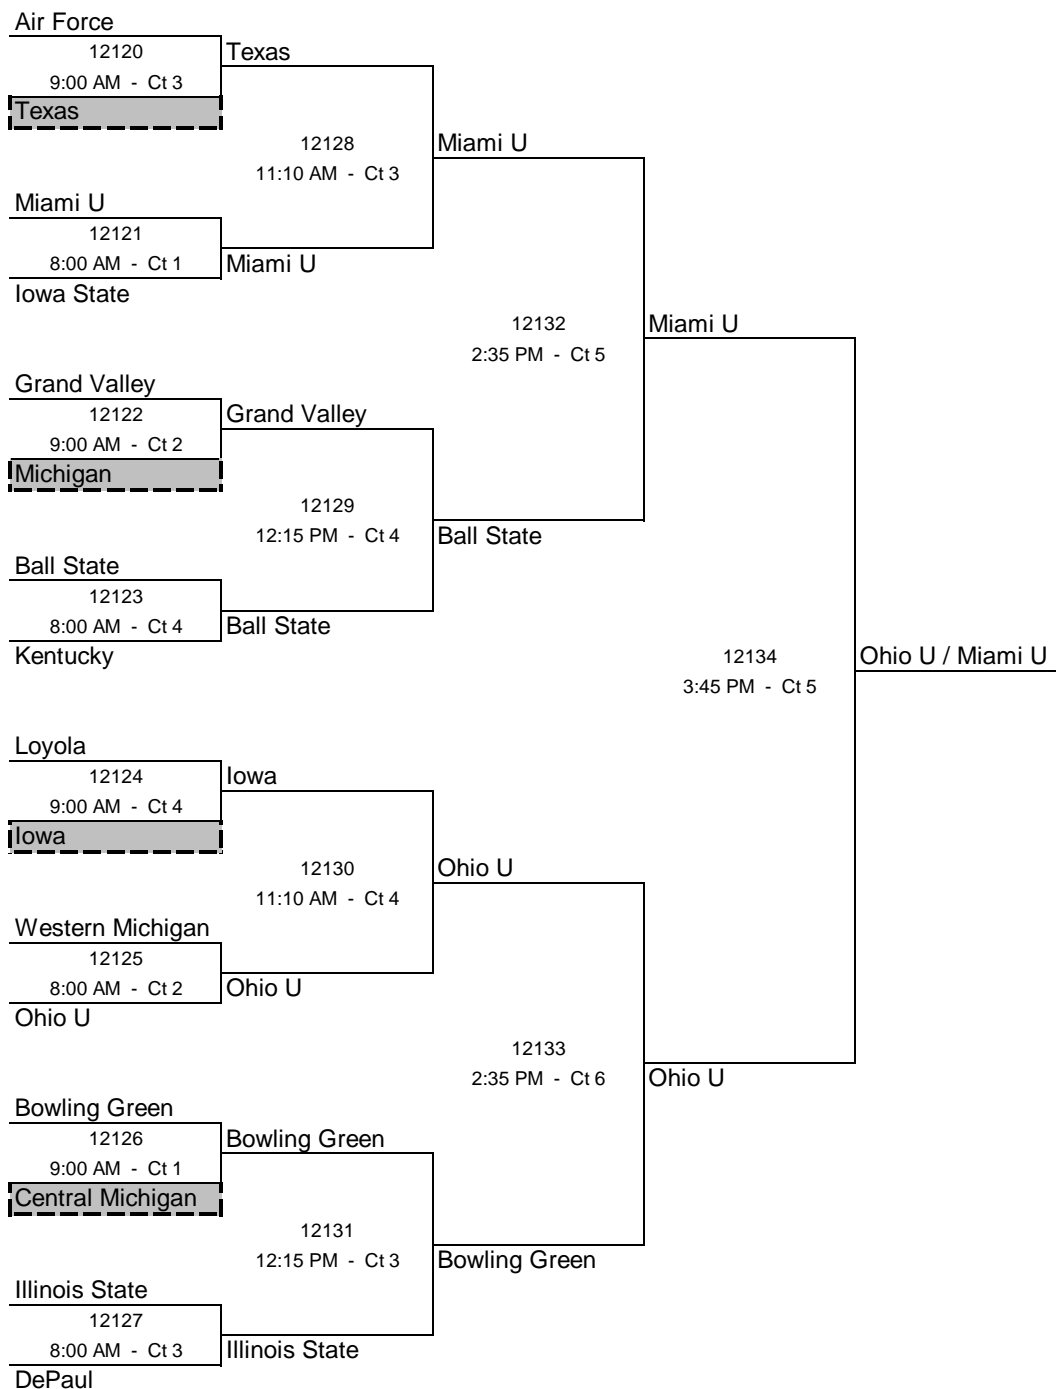

2007 Spartan *Back to the Hardwood* Classic

IM Sports West

Michigan State University
Sunday, November 11, 2007

Division 1 -- SILVER BRACKET