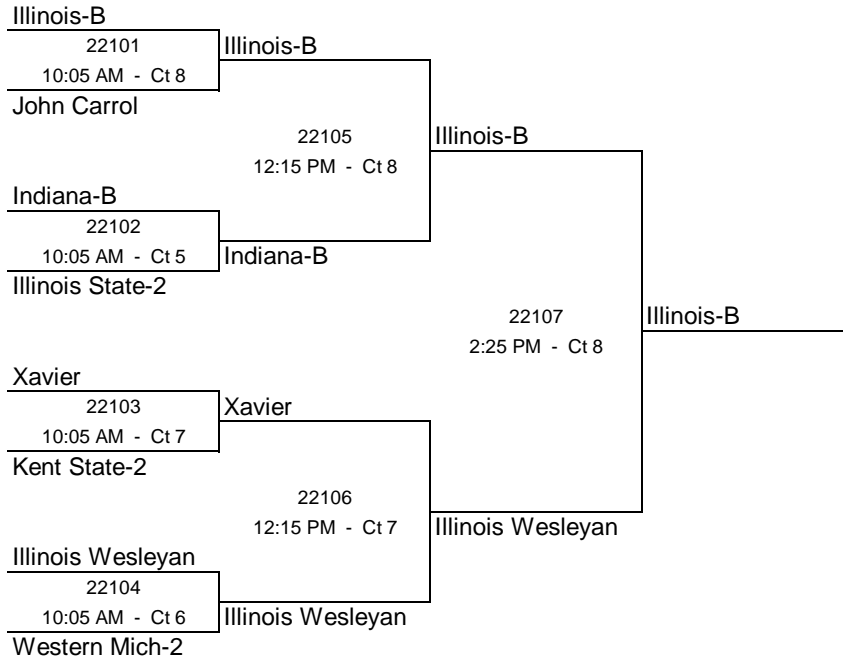

2006 Back to the Hardwood Classic

IM Sports West

Michigan State University
Sunday, December 3, 2006

Division 2 -- GOLD BRACKET