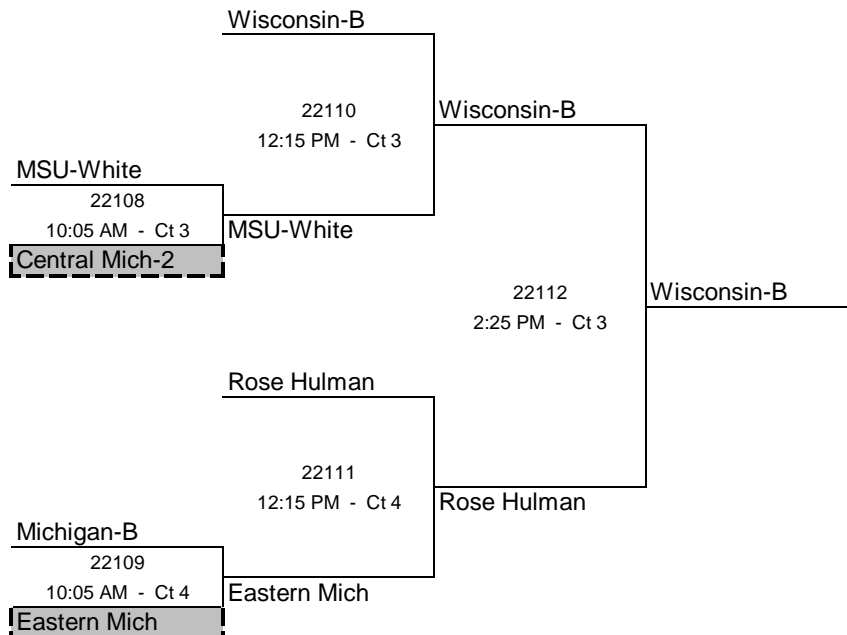

Division 2 -- SILVER BRACKET

Boxed Teams Officiate at 9:00 AM

Updated: 4:00 PM -- Sunday, December 3, 2006