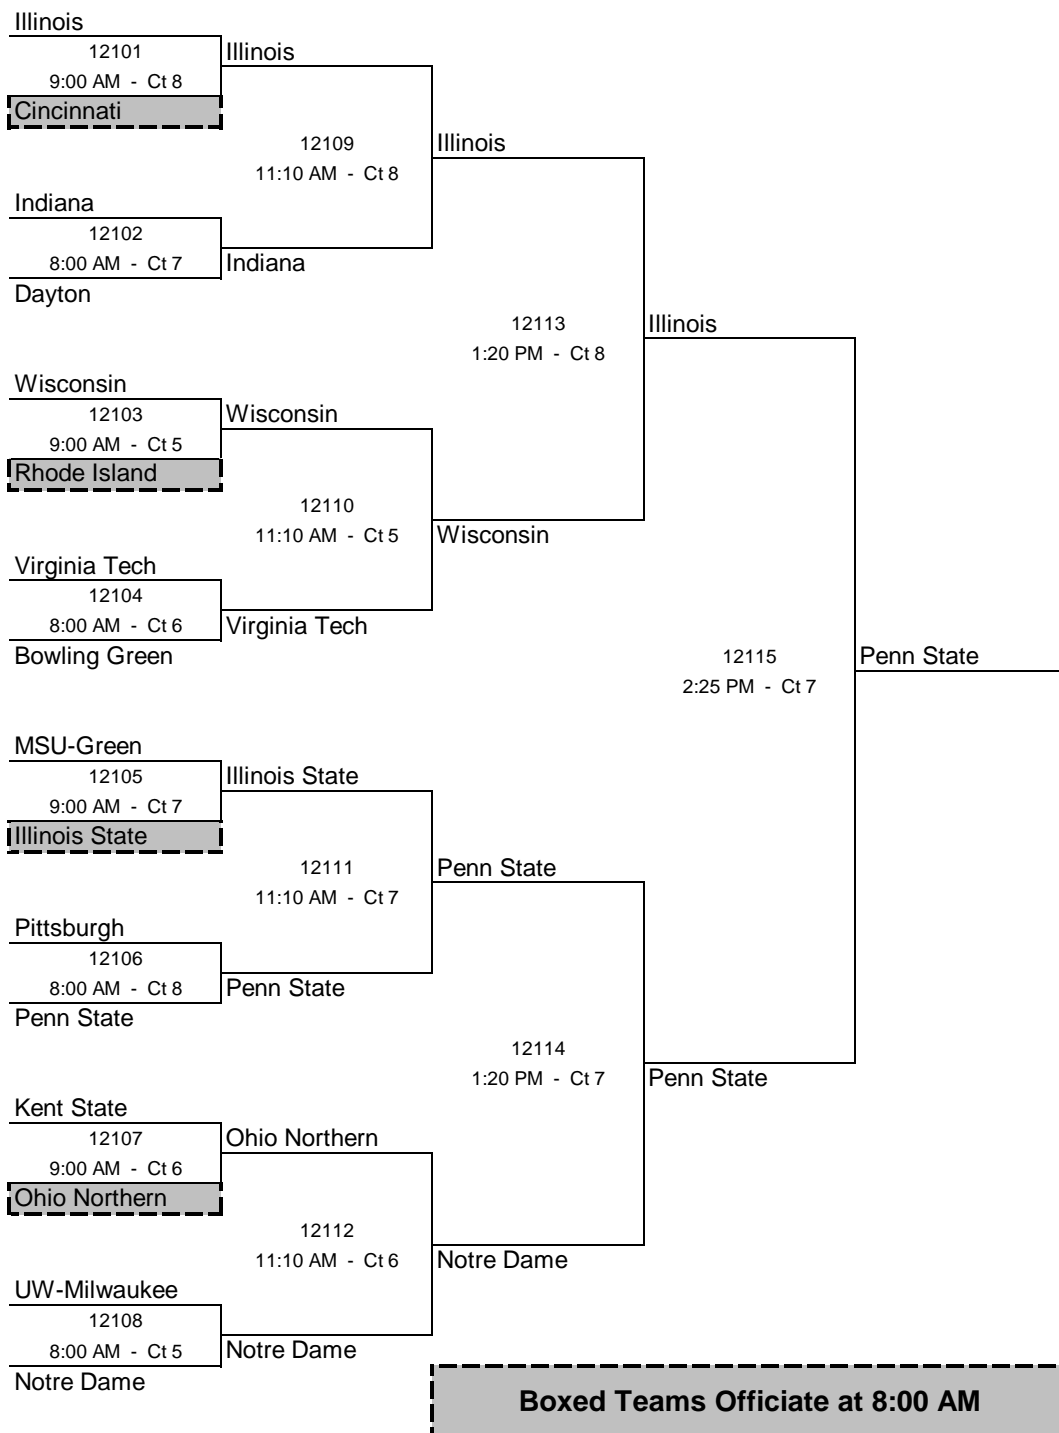

2006 Back to the Hardwood Classic

IM Sports West

Michigan State University
Sunday, December 3, 2006

Division 1 -- GOLD BRACKET

Updated: 4:00 PM -- Sunday, December 3, 2006

2006 Back to the Hardwood Classic

IM Sports West

Michigan State University
Sunday, December 3, 2006

Division 1 -- SILVER BRACKET

Updated: 4:00 PM -- Sunday, December 3, 2006

2006 Back to the Hardwood Classic

IM Sports West

Michigan State University
Sunday, December 3, 2006