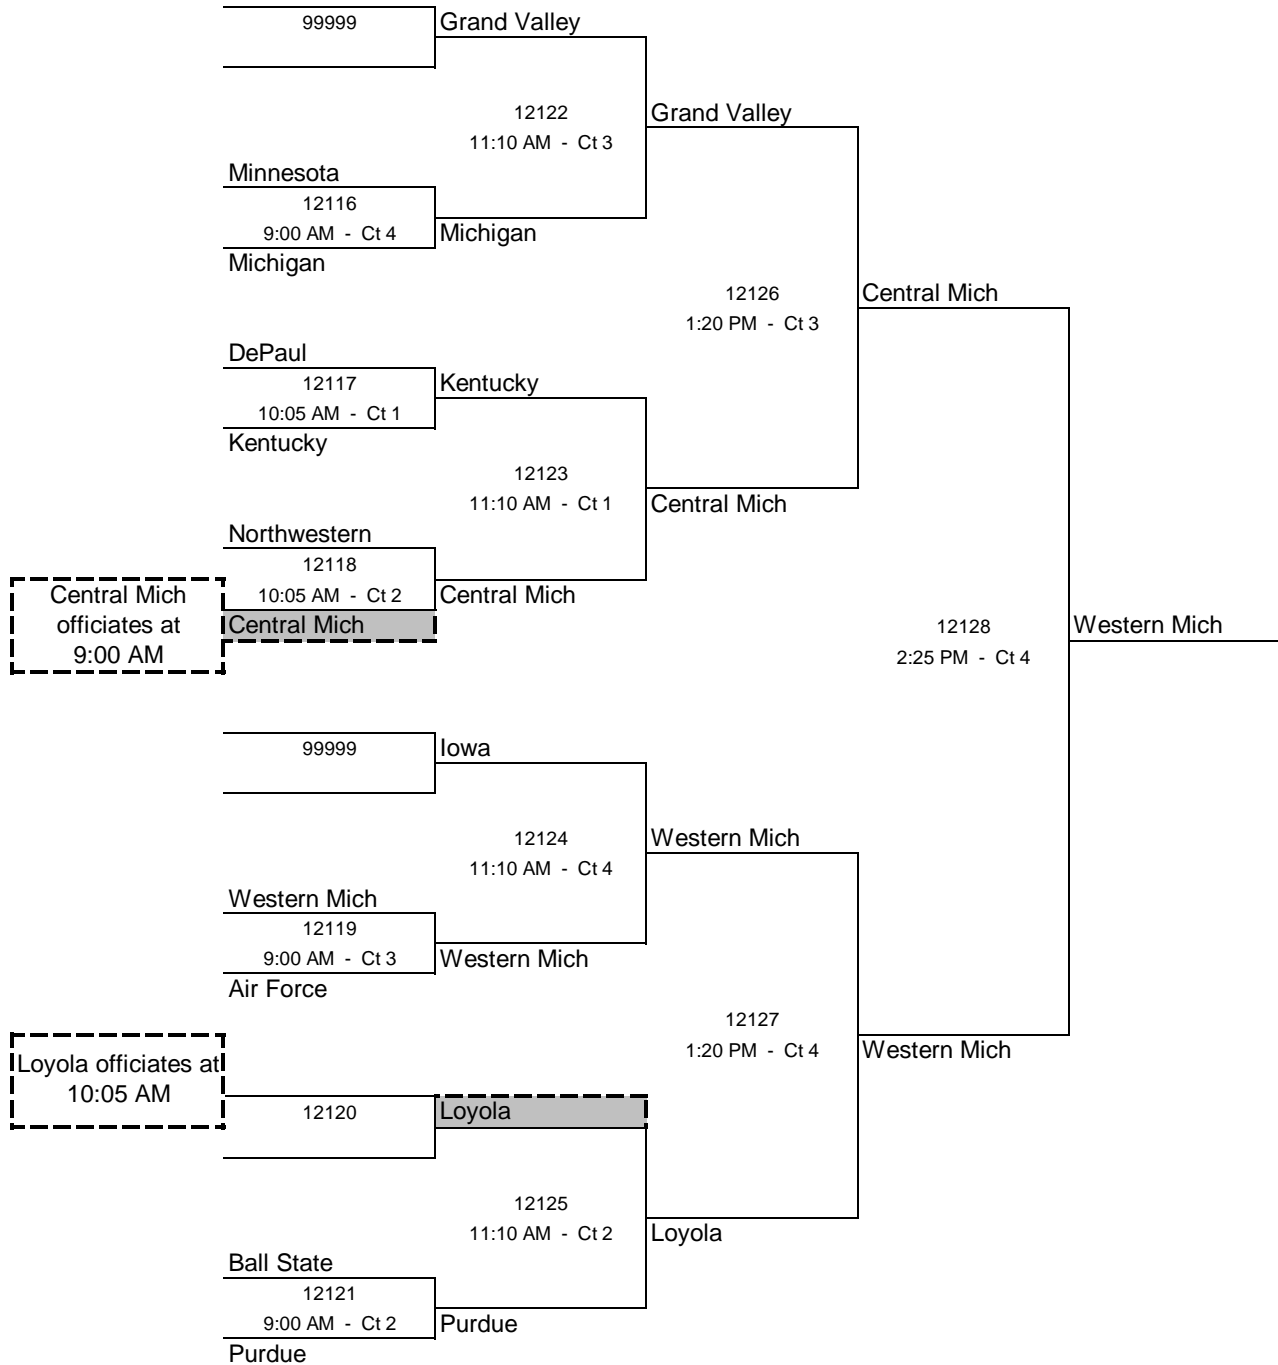

2006 Back to the Hardwood Classic

IM Sports West

Michigan State University
Sunday, December 3, 2006

Division 1 -- GOLD BRACKET

Updated: 4:00 PM -- Sunday, December 3, 2006

2006 Back to the Hardwood Classic

IM Sports West

Michigan State University
Sunday, December 3, 2006

Division 1 -- SILVER BRACKET

Updated: 4:00 PM -- Sunday, December 3, 2006

2006 Back to the Hardwood Classic

IM Sports West

Michigan State University
Sunday, December 3, 2006