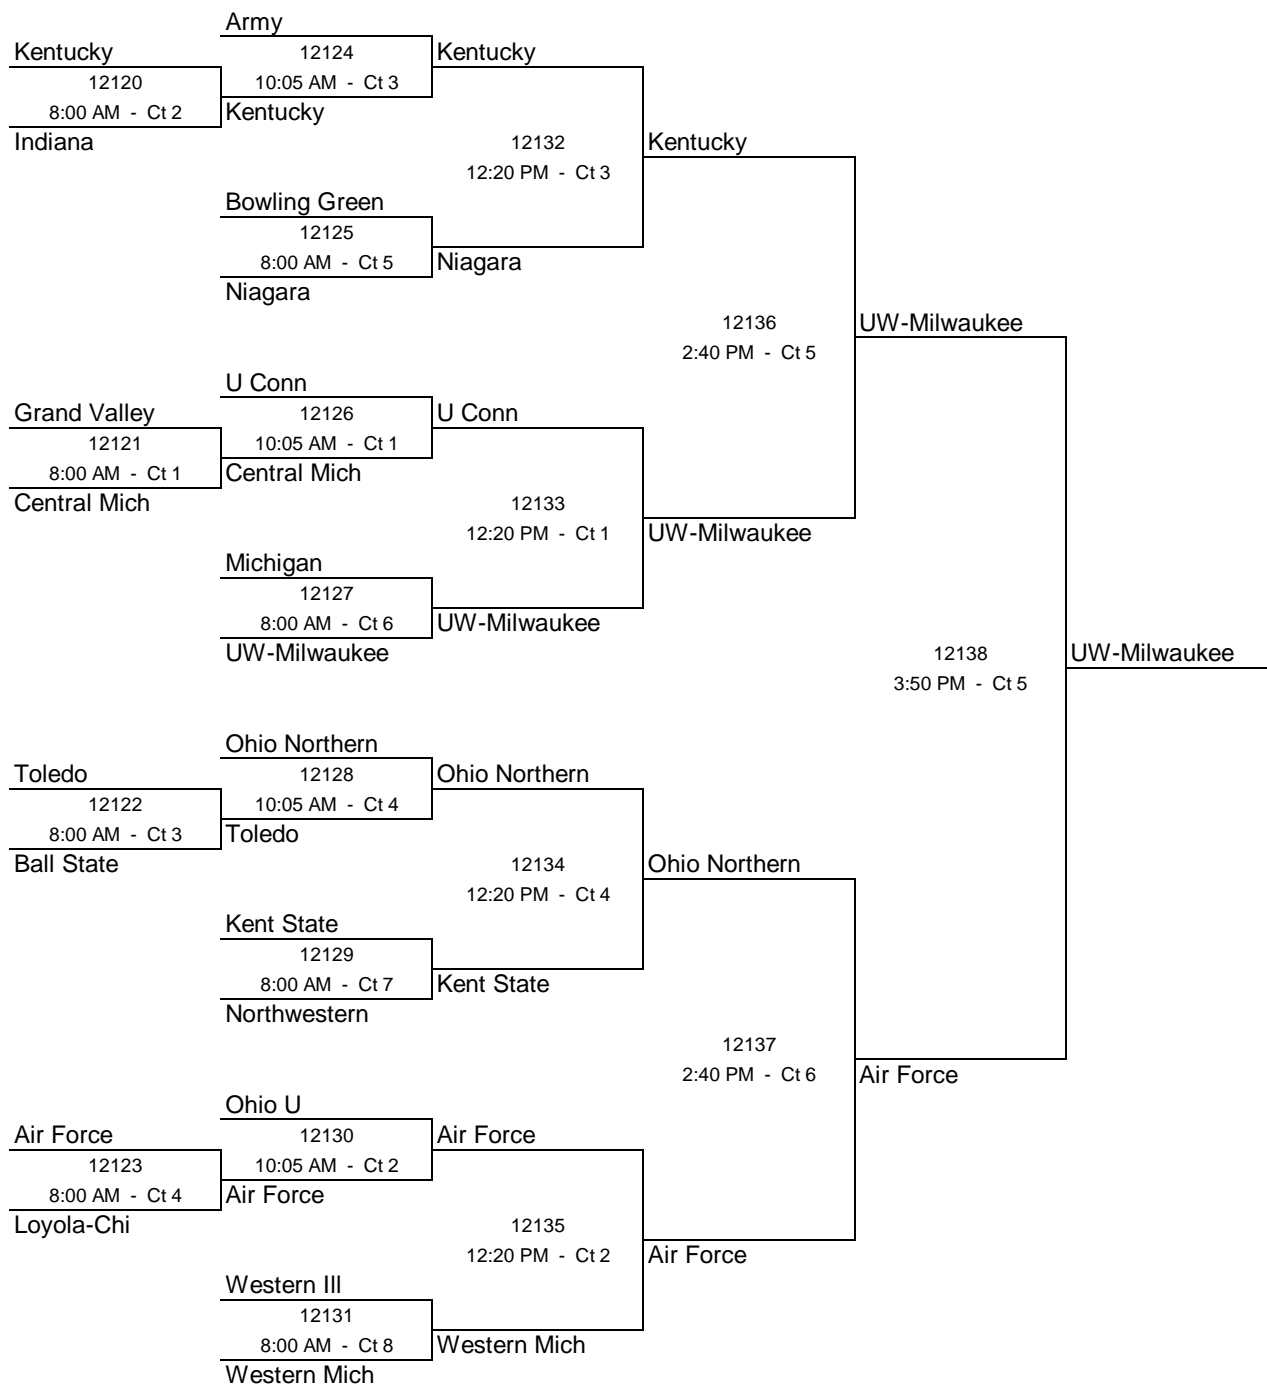

2005 Back to the Hardwood Classic

IM Sports West

Michigan State University
Sunday, November 13, 2005

Division 1 -- GOLD BRACKET

Boxed Teams Officiate at 8:00 AM

Updated: 5:20 PM -- Sunday, November 24, 2005

2005 Back to the Hardwood Classic IM Sports West

Division 1 -- SILVER BRACKET

Updated: 5:20 PM -- Sunday, November 24, 2005

2005 Back to the Hardwood Classic IM Sports West

Division 2 -- GOLD BRACKET

Division 2 -- SILVER BRACKET