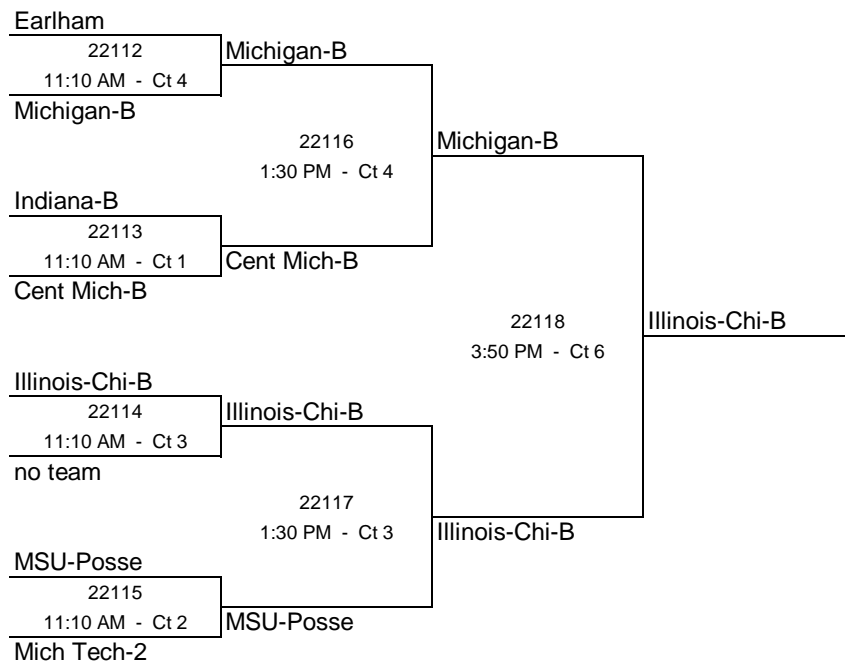

2005 Back to the Hardwood Classic

IM Sports West

Michigan State University
Sunday, November 13, 2005

Division 1 -- GOLD BRACKET

Boxed Teams Officiate at 8:00 AM

Updated: 5:20 PM -- Sunday, November 24, 2005

2005 Back to the Hardwood Classic IM Sports West

Division 1 -- SILVER BRACKET

Updated: 5:20 PM -- Sunday, November 24, 2005

2005 Back to the Hardwood Classic IM Sports West

Division 2 -- GOLD BRACKET

Division 2 -- SILVER BRACKET