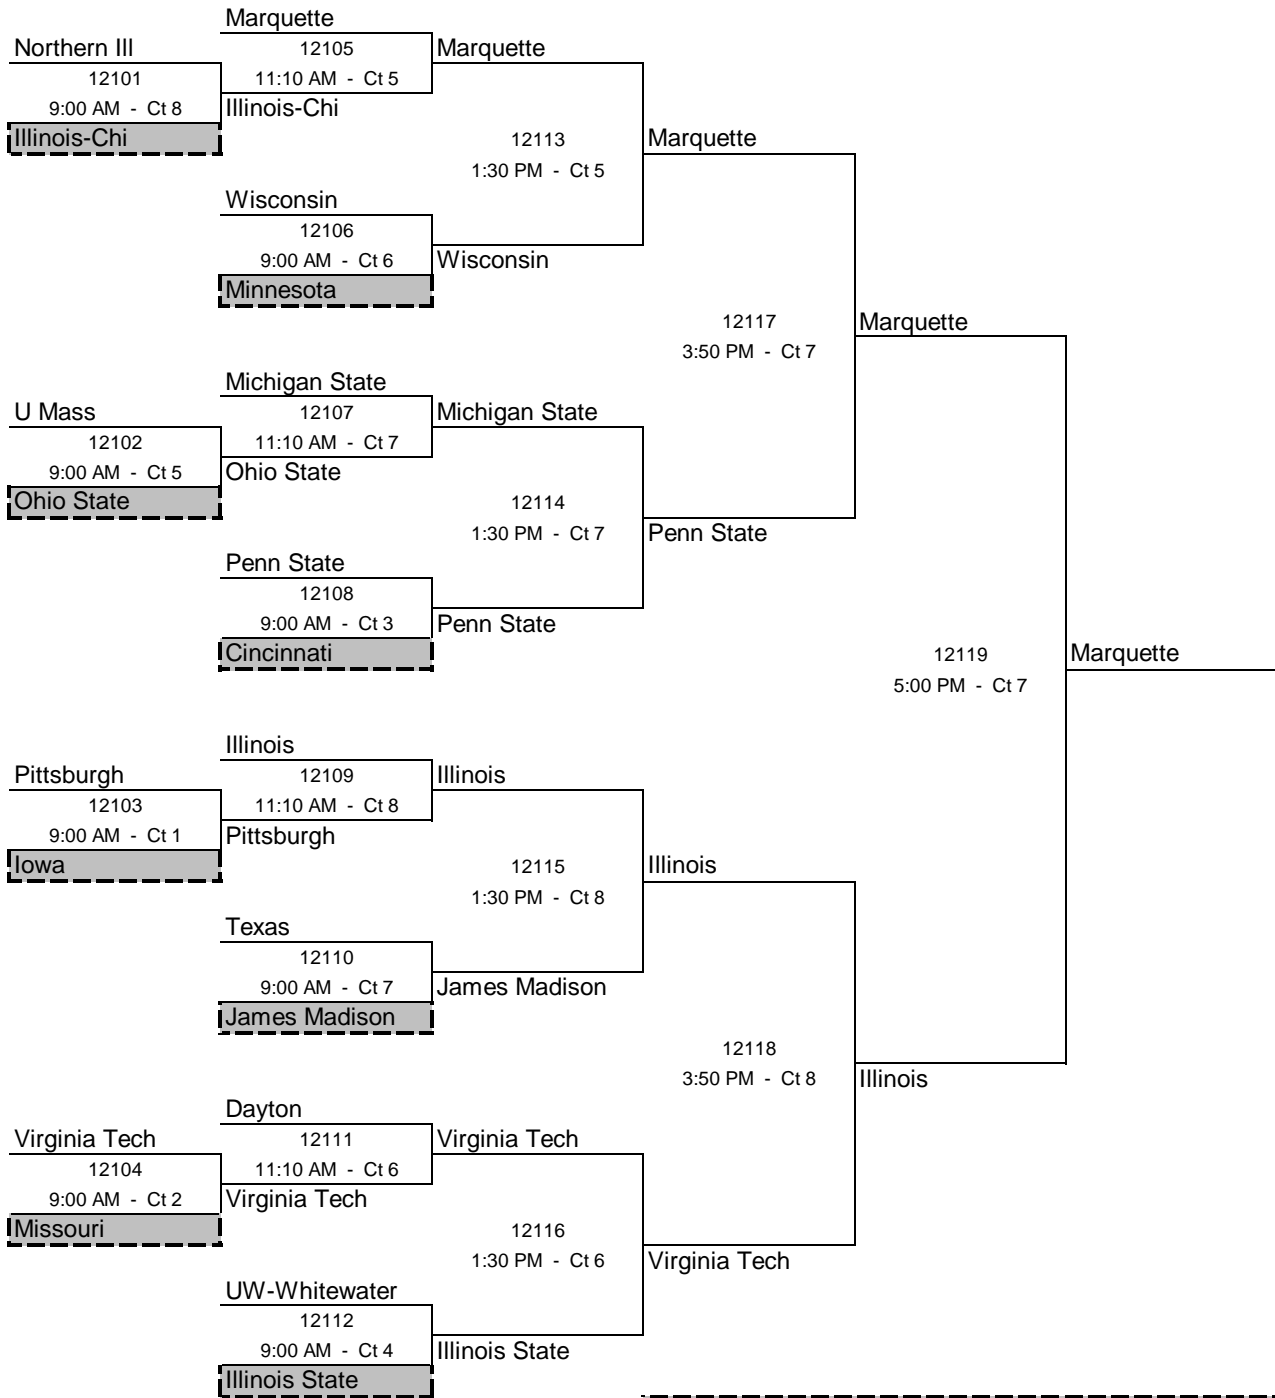

2005 Back to the Hardwood Classic

IM Sports West

Michigan State University
Sunday, November 13, 2005

Division 1 -- GOLD BRACKET

Boxed Teams Officiate at 8:00 AM

Updated: 5:20 PM -- Sunday, November 24, 2005

2005 Back to the Hardwood Classic IM Sports West

Division 1 -- SILVER BRACKET

Updated: 5:20 PM -- Sunday, November 24, 2005

2005 Back to the Hardwood Classic IM Sports West

Division 2 -- GOLD BRACKET

Division 2 -- SILVER BRACKET