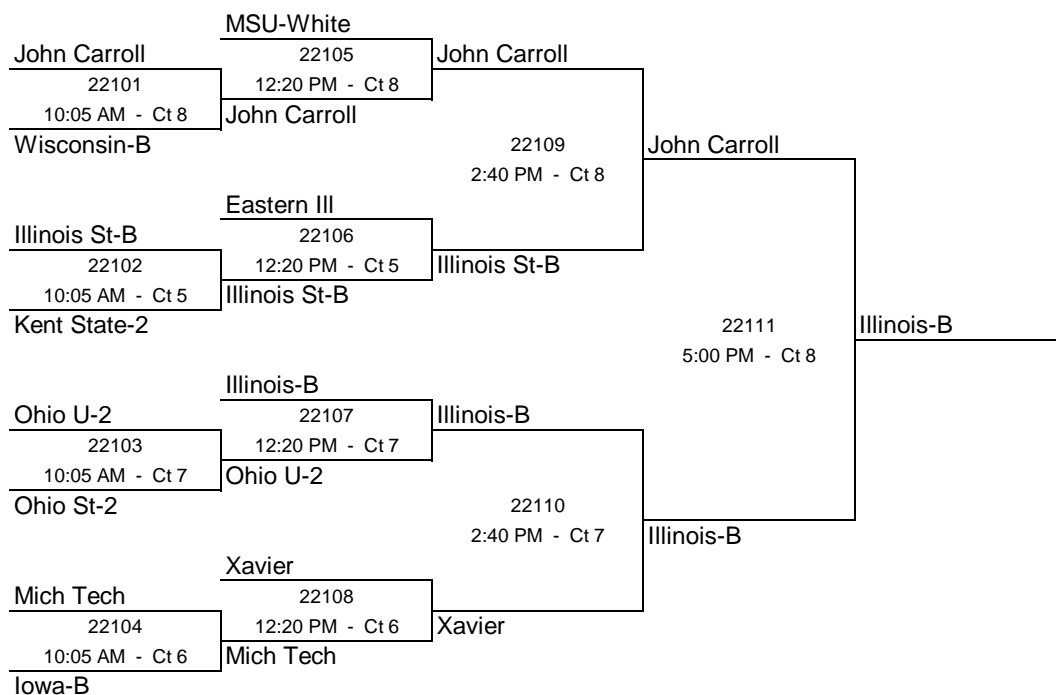

2005 Back to the Hardwood Classic

IM Sports West

Michigan State University
Sunday, November 13, 2005

Division 1 -- GOLD BRACKET

Boxed Teams Officiate at 8:00 AM

Updated: 5:20 PM -- Sunday, November 24, 2005

2005 Back to the Hardwood Classic IM Sports West

Division 1 -- SILVER BRACKET

Updated: 5:20 PM -- Sunday, November 24, 2005

2005 Back to the Hardwood Classic IM Sports West

Division 2 -- GOLD BRACKET

Division 2 -- SILVER BRACKET