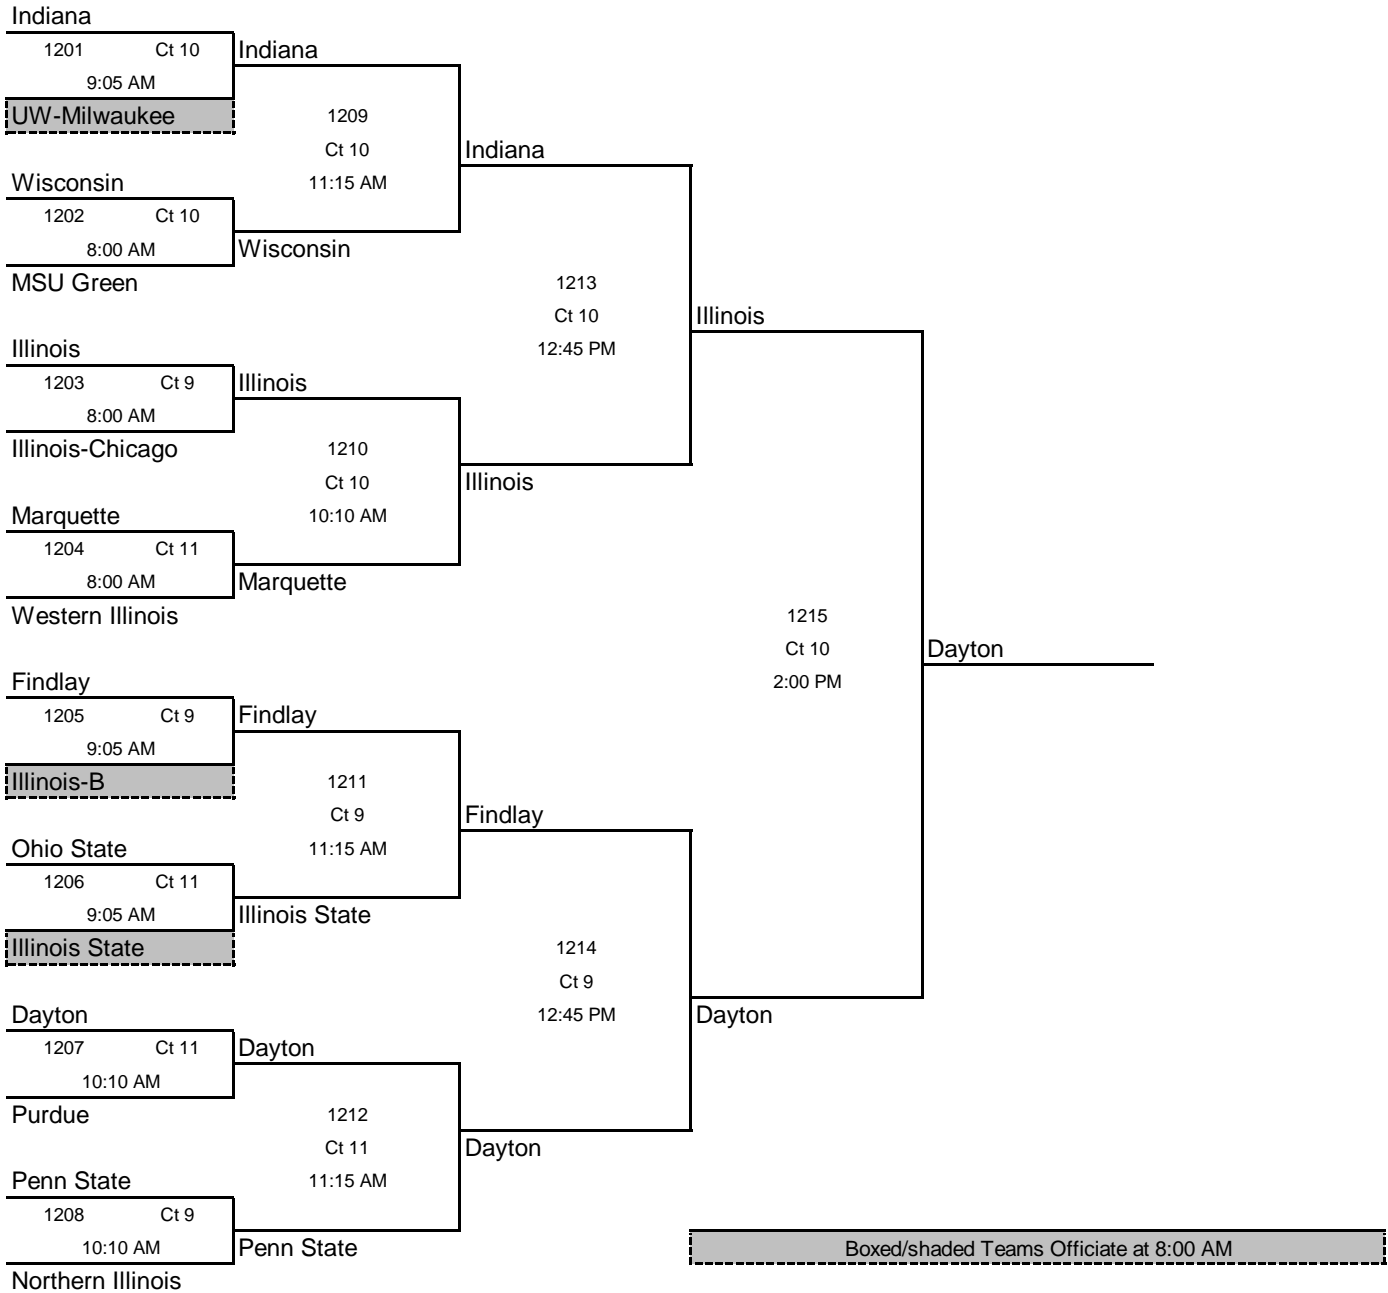

2004 Back to the Hardwood Tournament Michigan State University

Jenison Fieldhouse
Sunday, October 24, 2004

Division 1 Gold

Updated: 3:15 PM -- Sunday, October 24, 2004

2004 Back to the Hardwood Tournament
Michigan State University
 IM Sports East
 Sunday, October 24, 2004

Division 1 Silver

Updated: 3:15 PM -- Sunday, October 24, 2004

2004 Back to the Hardwood Tournament
Michigan State University
 IM Sports Circle
 Sunday, October 24, 2004

Division 2 Gold

Division 2 Silver

Updated: 3:15 PM -- Sunday, October 24, 2004