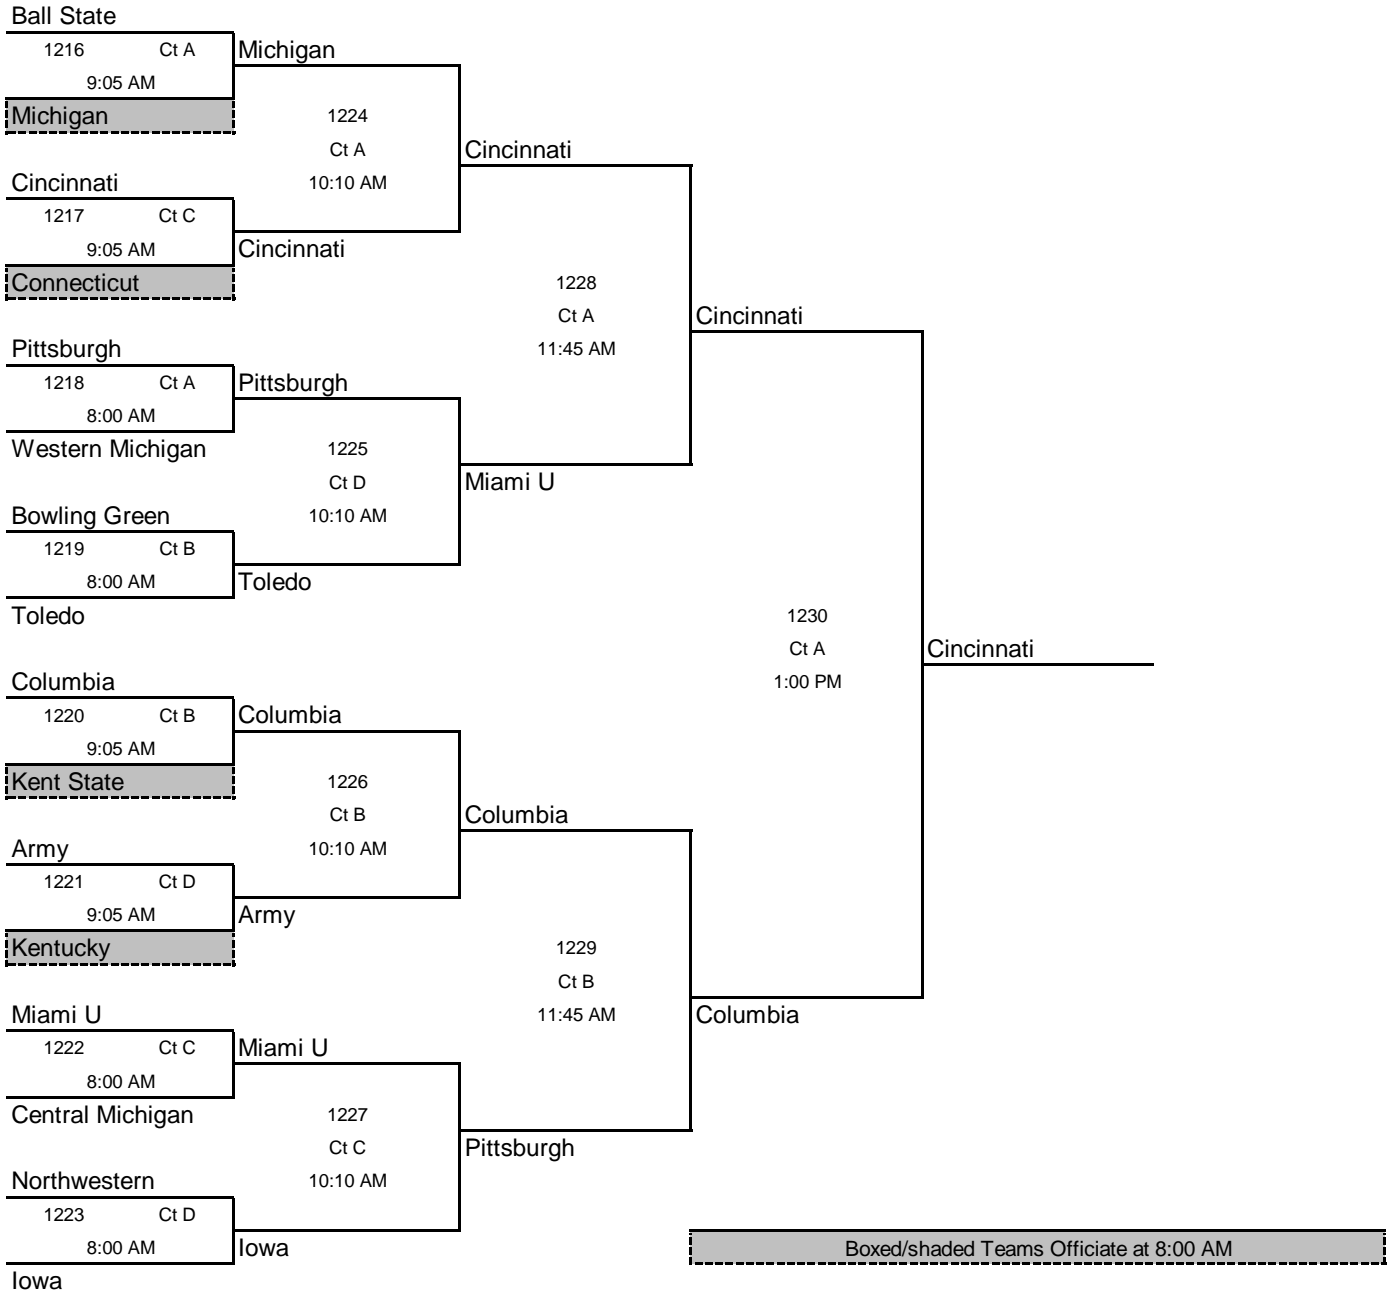

2004 Back to the Hardwood Tournament Michigan State University

Jenison Fieldhouse
Sunday, October 24, 2004

Division 1 Gold

Updated: 3:15 PM -- Sunday, October 24, 2004

2004 Back to the Hardwood Tournament
Michigan State University
 IM Sports East
 Sunday, October 24, 2004

Division 1 Silver

Updated: 3:15 PM -- Sunday, October 24, 2004

2004 Back to the Hardwood Tournament
Michigan State University
 IM Sports Circle
 Sunday, October 24, 2004

Division 2 Gold

Division 2 Silver

Updated: 3:15 PM -- Sunday, October 24, 2004