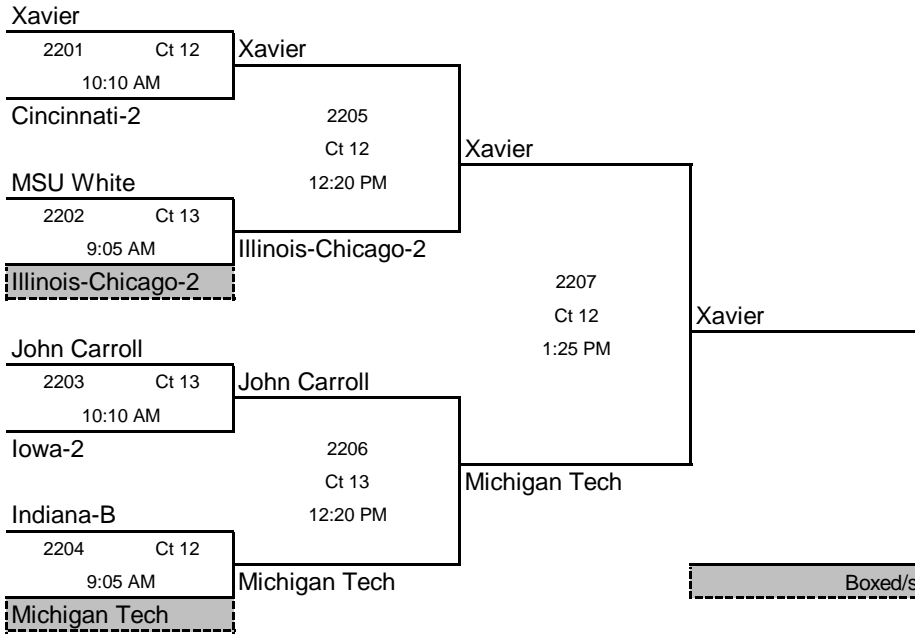

2004 Back to the Hardwood Tournament Michigan State University

Jenison Fieldhouse
Sunday, October 24, 2004

Division 1 Gold

Updated: 3:15 PM -- Sunday, October 24, 2004

2004 Back to the Hardwood Tournament
Michigan State University
 IM Sports East
 Sunday, October 24, 2004

Division 1 Silver

Updated: 3:15 PM -- Sunday, October 24, 2004

2004 Back to the Hardwood Tournament
Michigan State University
 IM Sports Circle
 Sunday, October 24, 2004

Division 2 Gold

Division 2 Silver

Updated: 3:15 PM -- Sunday, October 24, 2004