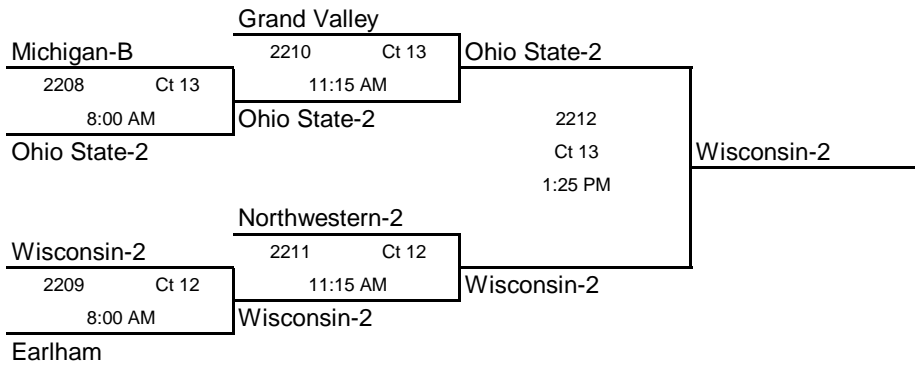

2004 Back to the Hardwood Tournament Michigan State University

Jenison Fieldhouse
Sunday, October 24, 2004

Division 1 Gold

Updated: 3:15 PM -- Sunday, October 24, 2004

2004 Back to the Hardwood Tournament
Michigan State University
 IM Sports East
 Sunday, October 24, 2004

Division 1 Silver

Updated: 3:15 PM -- Sunday, October 24, 2004

2004 Back to the Hardwood Tournament
Michigan State University
 IM Sports Circle
 Sunday, October 24, 2004

Division 2 Gold

Division 2 Silver

Updated: 3:15 PM -- Sunday, October 24, 2004