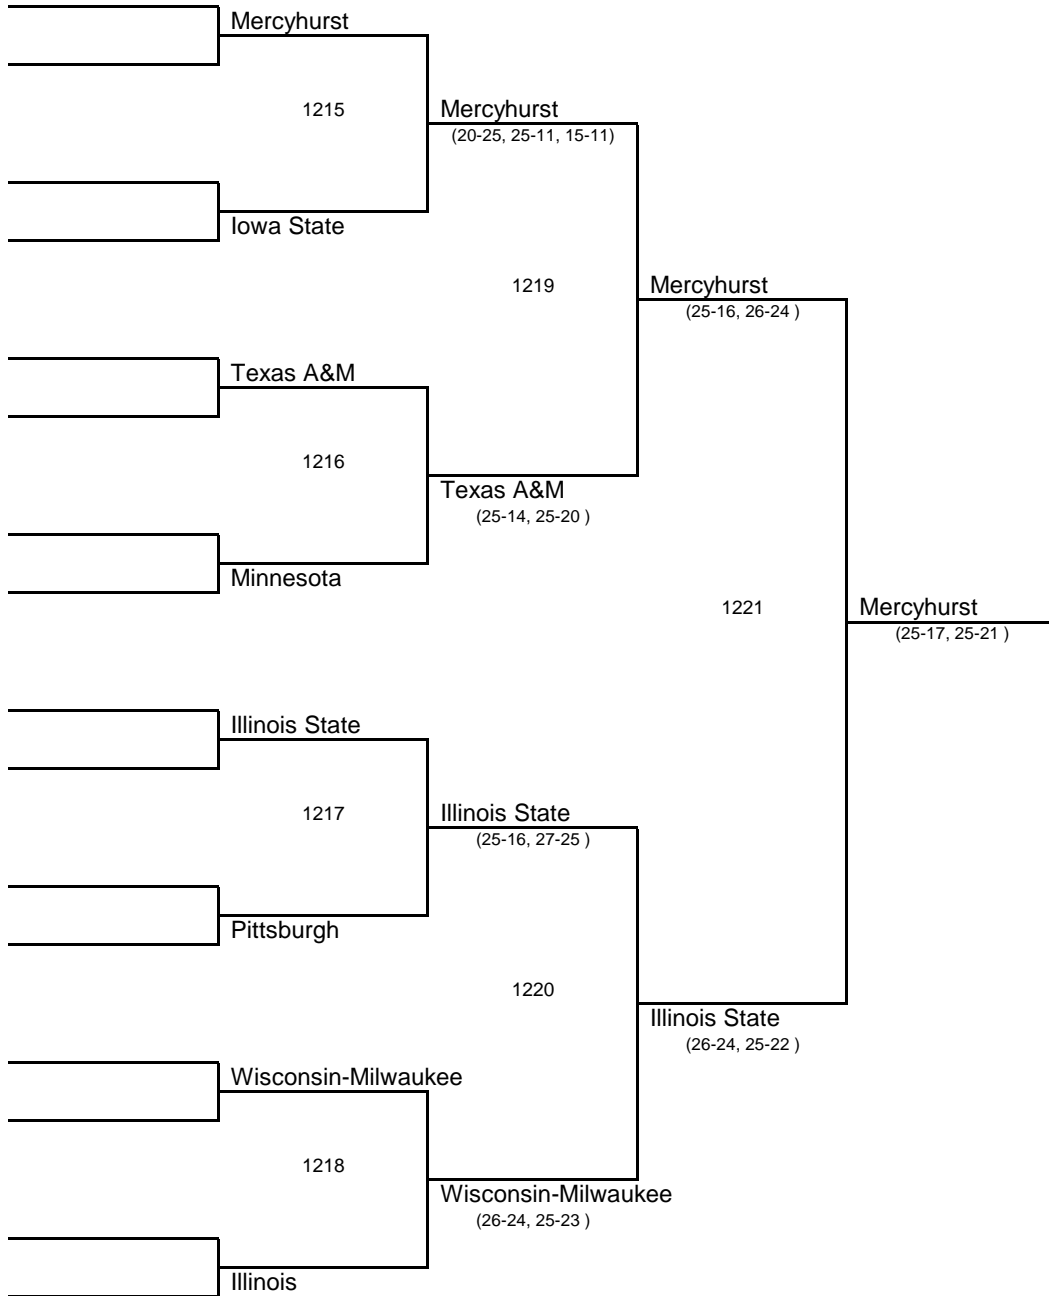

Updated: 5:04 PM -- Sunday, November 10, 2002

2002 *Back to the Hardwood Classic*

IM Sports West

Michigan State University
Sunday, November 10, 2002

Division 1 -- GOLD BRACKET

Updated: 5:04 PM -- Sunday, November 10, 2002

2002 Back to the Hardwood Classic

IM Sports West

Michigan State University
Sunday, November 10, 2002

Division 1 -- SILVER BRACKET

Updated: 5:04 PM -- Sunday, November 10, 2002

2002 Back to the Hardwood Classic

IM Sports West

Michigan State University
Sunday, November 10, 2002

Division 1 -- Bronze Bracket

Updated: 5:04 PM -- Sunday, November 10, 2002

2002 *Back to the Hardwood Classic*

IM Sports West

Michigan State University

Sunday, November 10, 2002

Division 2 -- Gold Bracket

Updated: 5:04 PM -- Sunday, November 10, 2002

2002 Back to the Hardwood Classic

IM Sports West

Michigan State University
Sunday, November 10, 2002

Division 2 -- Silver Bracket