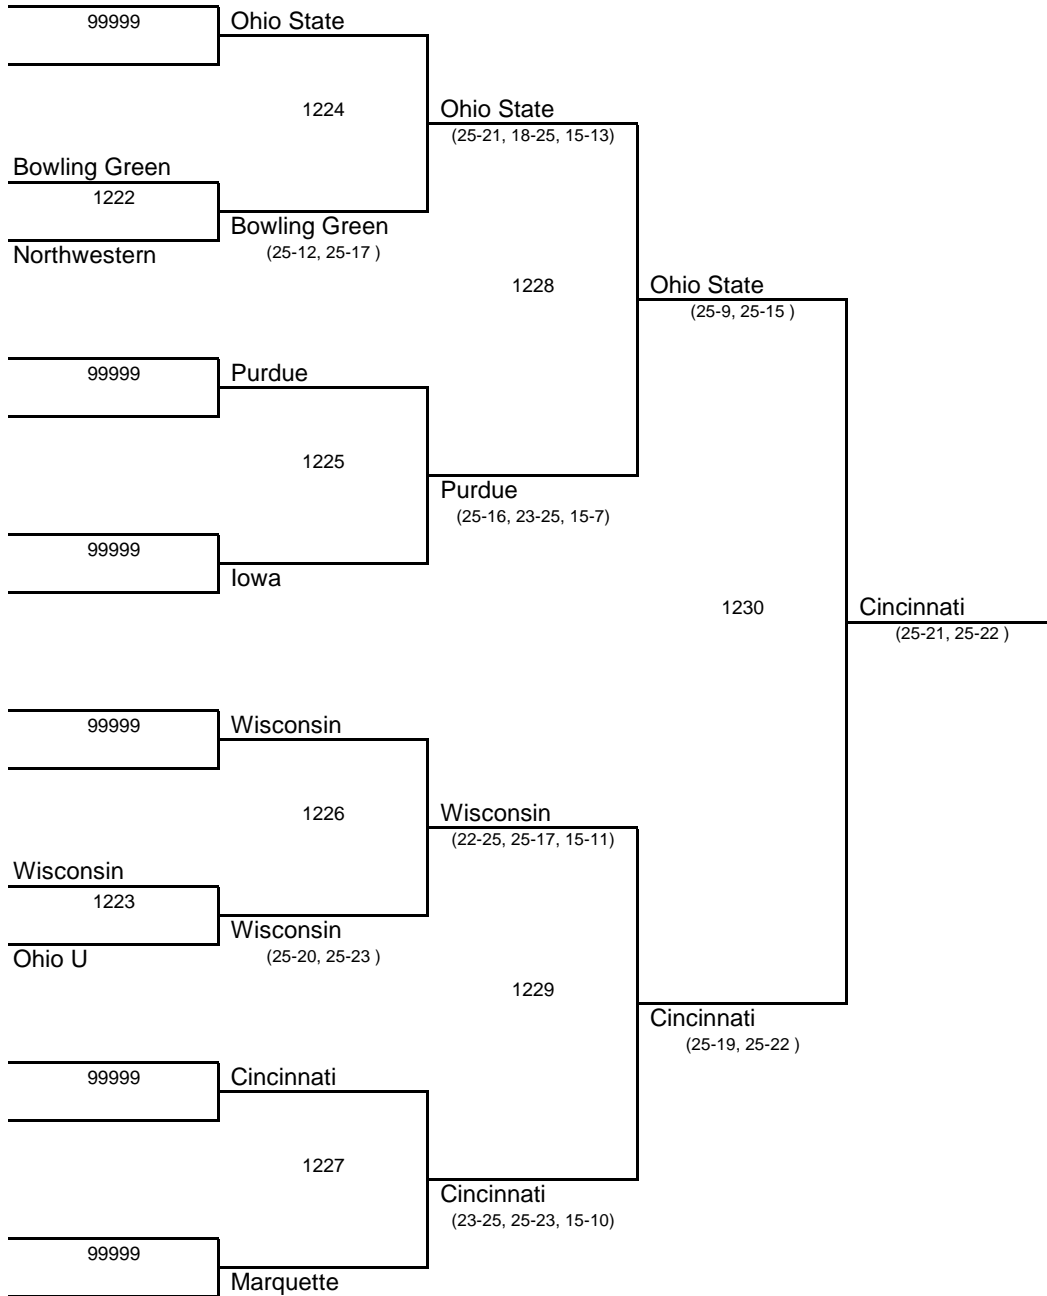

Updated: 5:04 PM -- Sunday, November 10, 2002

2002 *Back to the Hardwood Classic*

IM Sports West

Michigan State University
Sunday, November 10, 2002

Division 1 -- GOLD BRACKET

Updated: 5:04 PM -- Sunday, November 10, 2002

2002 Back to the Hardwood Classic

IM Sports West

Michigan State University
Sunday, November 10, 2002

Division 1 -- SILVER BRACKET

Updated: 5:04 PM -- Sunday, November 10, 2002

2002 Back to the Hardwood Classic

IM Sports West

Michigan State University
Sunday, November 10, 2002

Division 1 -- Bronze Bracket

Updated: 5:04 PM -- Sunday, November 10, 2002

2002 *Back to the Hardwood Classic*

IM Sports West

Michigan State University