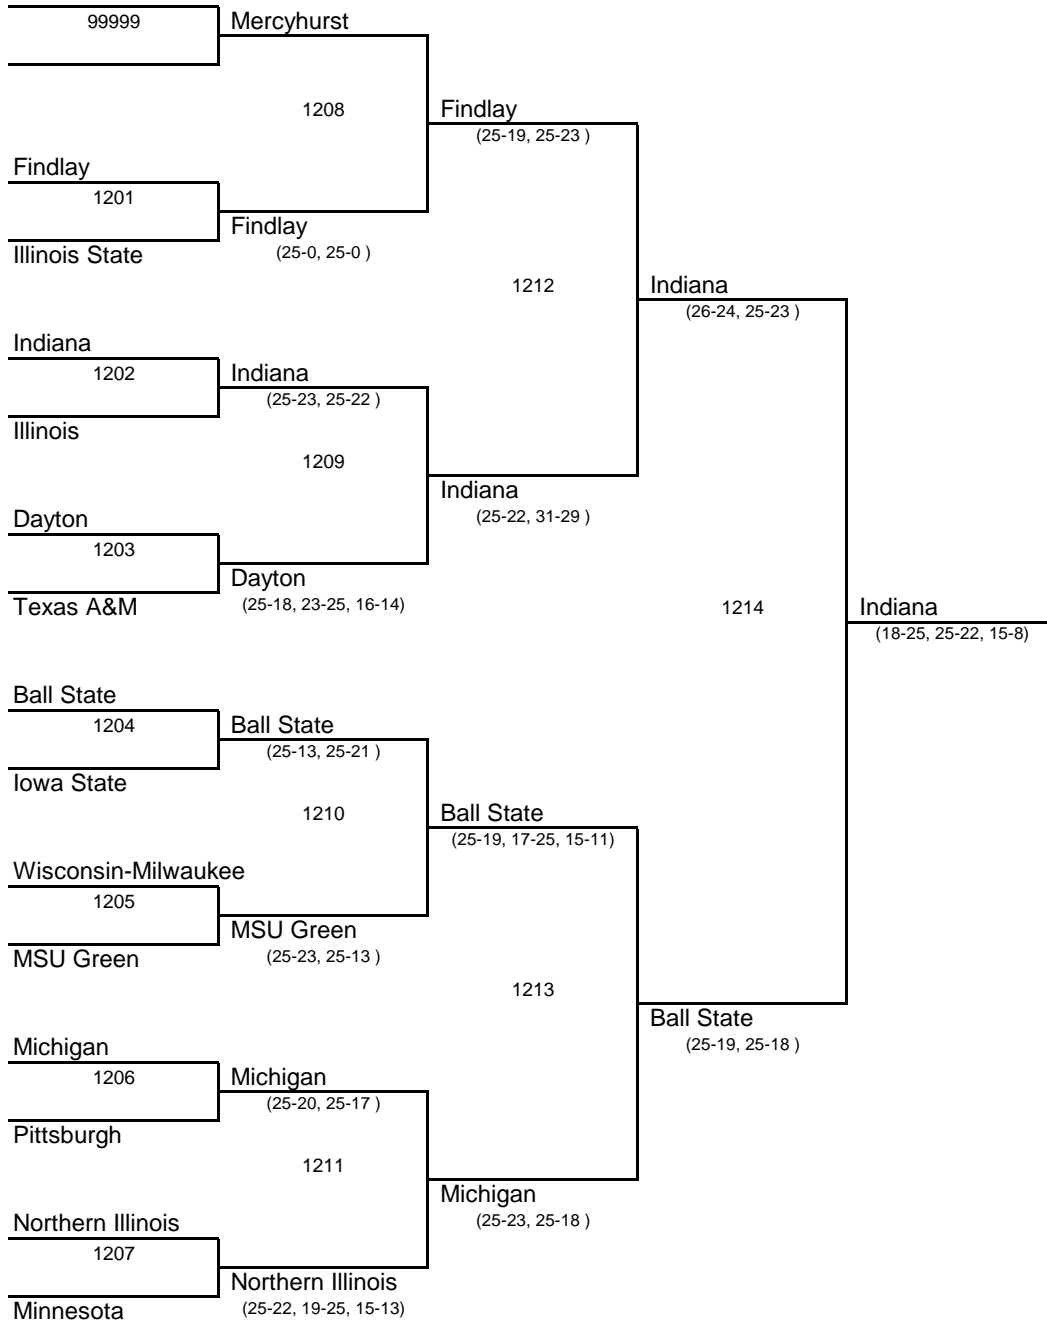

Updated: 5:04 PM -- Sunday, November 10, 2002

2002 *Back to the Hardwood Classic*

IM Sports West

Michigan State University
Sunday, November 10, 2002

Division 1 -- GOLD BRACKET

Updated: 5:04 PM -- Sunday, November 10, 2002

2002 Back to the Hardwood Classic

IM Sports West

Michigan State University
Sunday, November 10, 2002

Division 1 -- SILVER BRACKET

Updated: 5:04 PM -- Sunday, November 10, 2002

2002 Back to the Hardwood Classic

IM Sports West

Michigan State University
Sunday, November 10, 2002

Division 1 -- Bronze Bracket

Updated: 5:04 PM -- Sunday, November 10, 2002

2002 *Back to the Hardwood Classic*

IM Sports West

Michigan State University