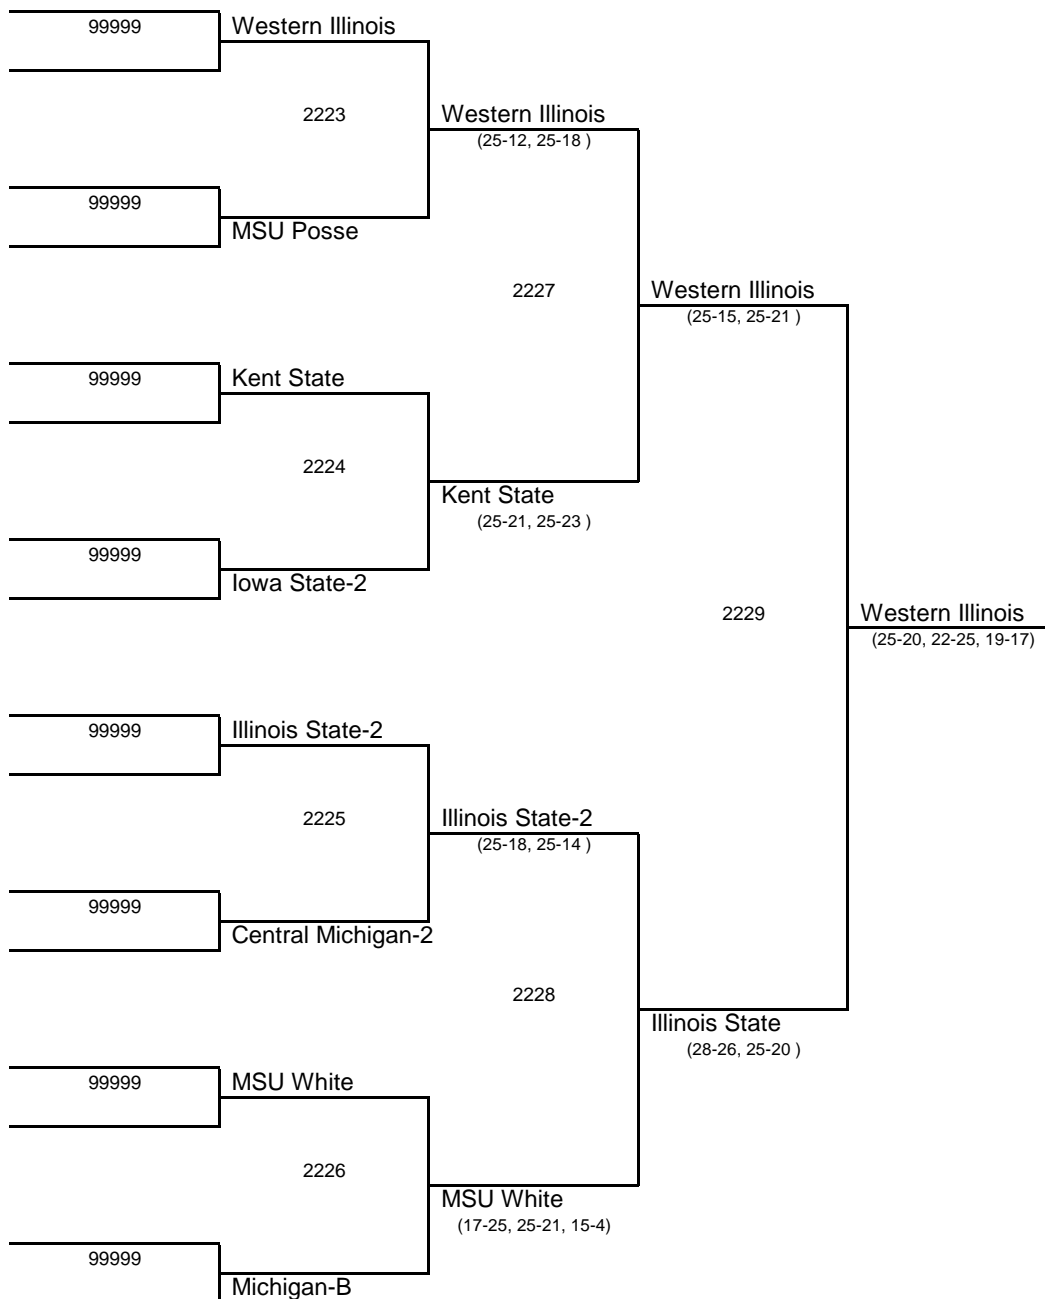

Updated: 5:04 PM -- Sunday, November 10, 2002

2002 Back to the Hardwood Classic

IM Sports West

Michigan State University

Sunday, November 10, 2002

Division 2 -- Bronze Bracket

2002 Back to the Hardwood Classic