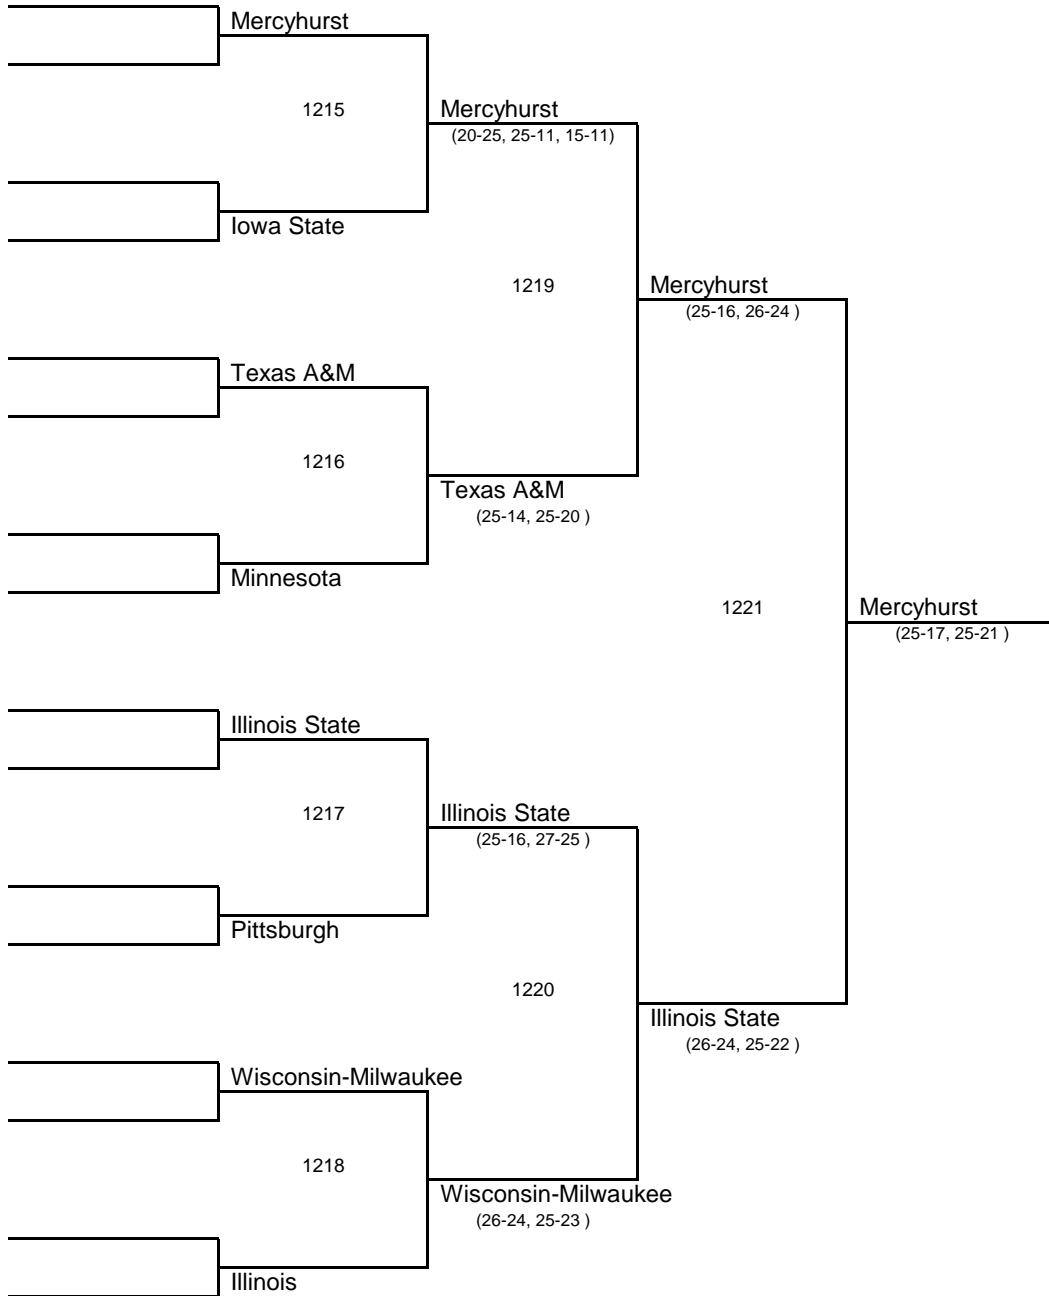

IM Sports West

Michigan State University
Sunday, November 10, 2002

Division 1 -- Bronze Bracket

Updated: 5:04 PM -- Sunday, November 10, 2002

2002 *Back to the Hardwood Classic*

IM Sports West

Michigan State University

Sunday, November 10, 2002

Division 2 -- Gold Bracket

Updated: 5:04 PM -- Sunday, November 10, 2002

2002 Back to the Hardwood Classic

IM Sports West

Michigan State University
Sunday, November 10, 2002

Division 2 -- Silver Bracket

Updated: 5:04 PM -- Sunday, November 10, 2002

2002 Back to the Hardwood Classic

IM Sports West

Michigan State University

Sunday, November 10, 2002

Division 2 -- Bronze Bracket

2002 Back to the Hardwood Classic