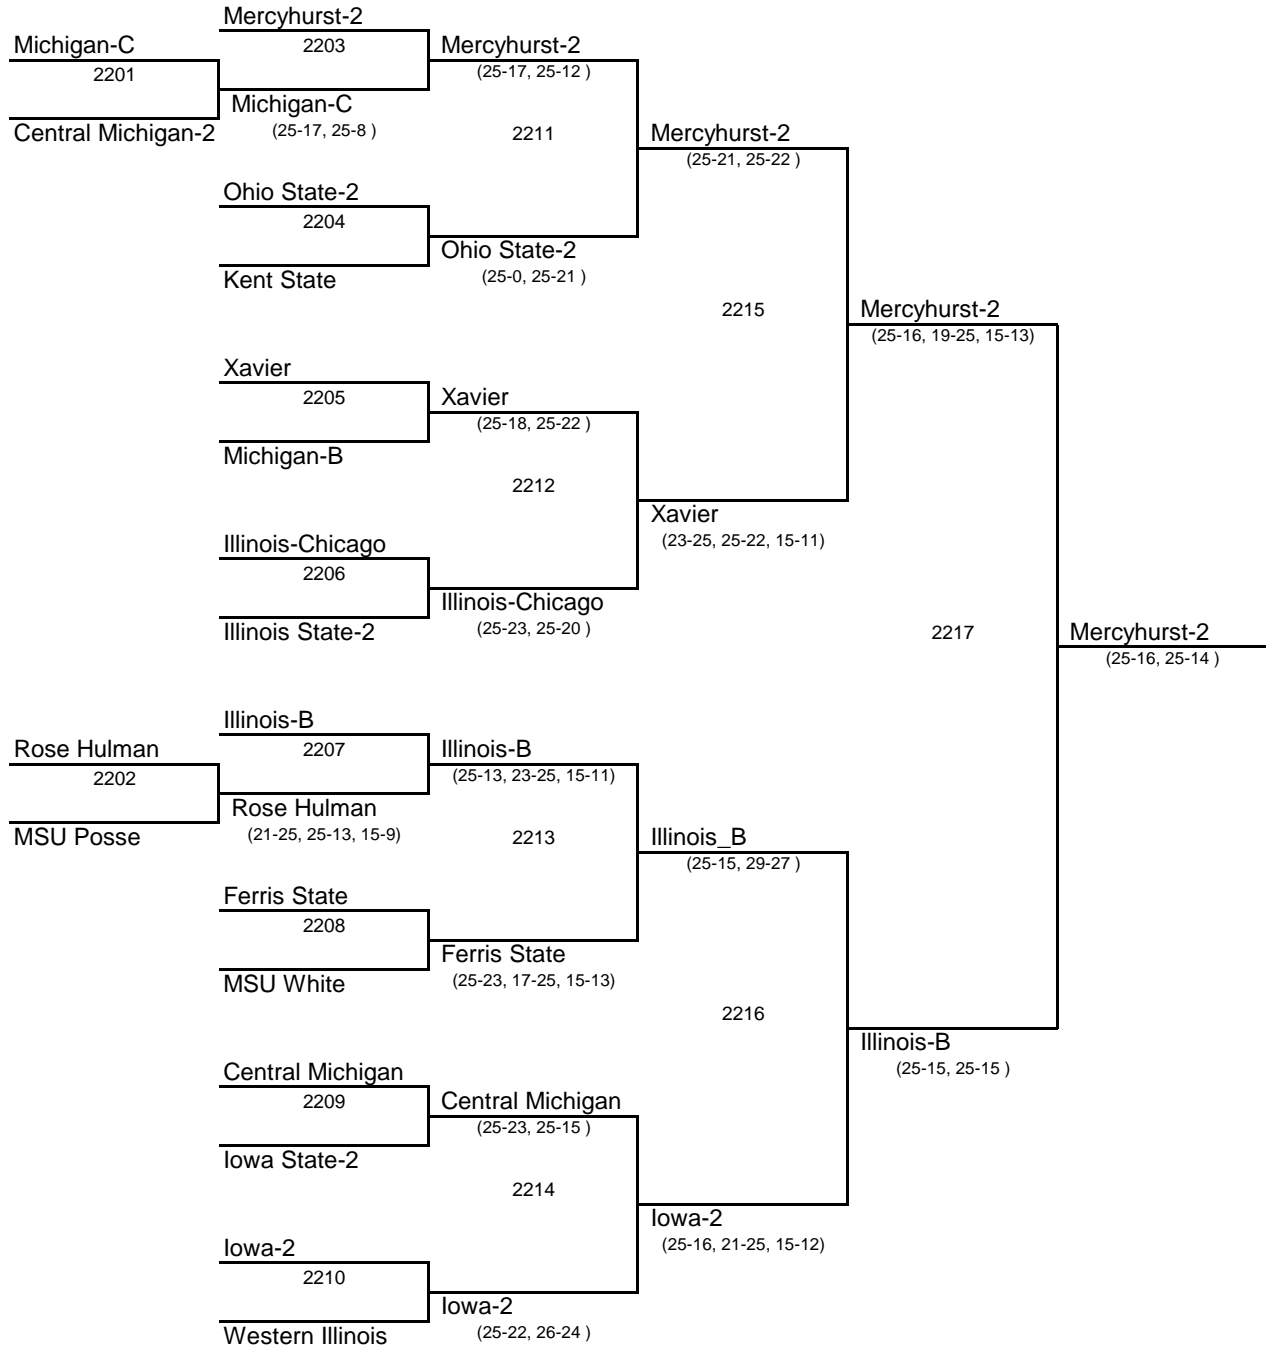

Updated: 5:04 PM -- Sunday, November 10, 2002

2002 *Back to the Hardwood Classic*

IM Sports West

Michigan State University

Sunday, November 10, 2002

Division 2 -- Gold Bracket